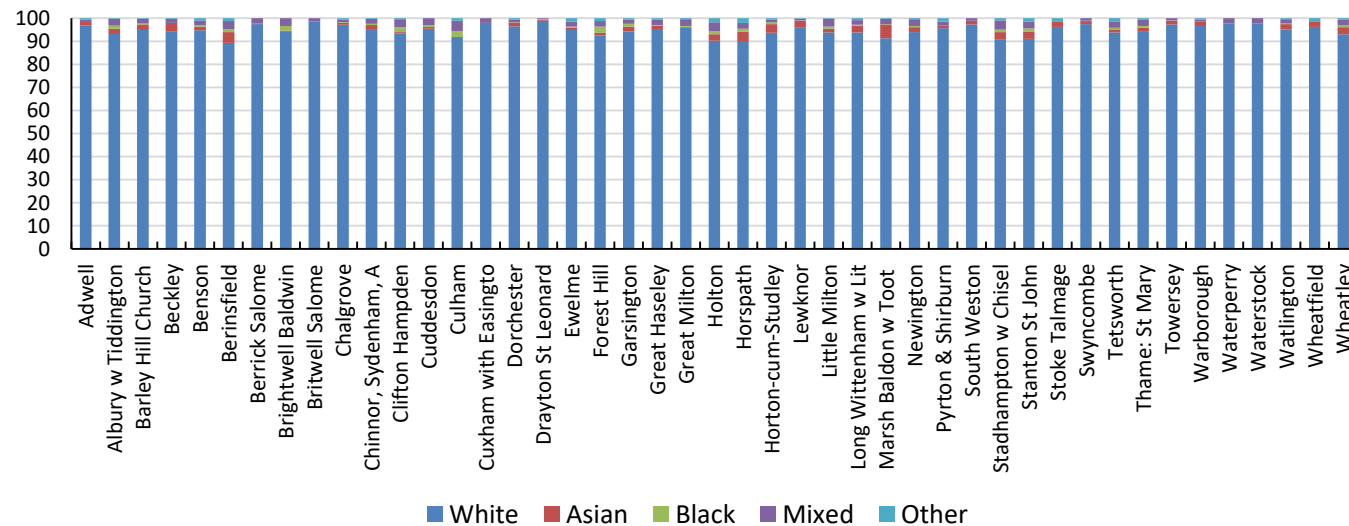

Census 2021 Comparatives for Deanery of Aston & Cuddesdon

Census 2021 Comparatives for Deanery of Aston & Cuddesdon

Census 2021 Comparatives for Deanery of Aston & Cuddesdon

Version v24. Diocese of Oxford Support from william.bailey@churchofengland.org