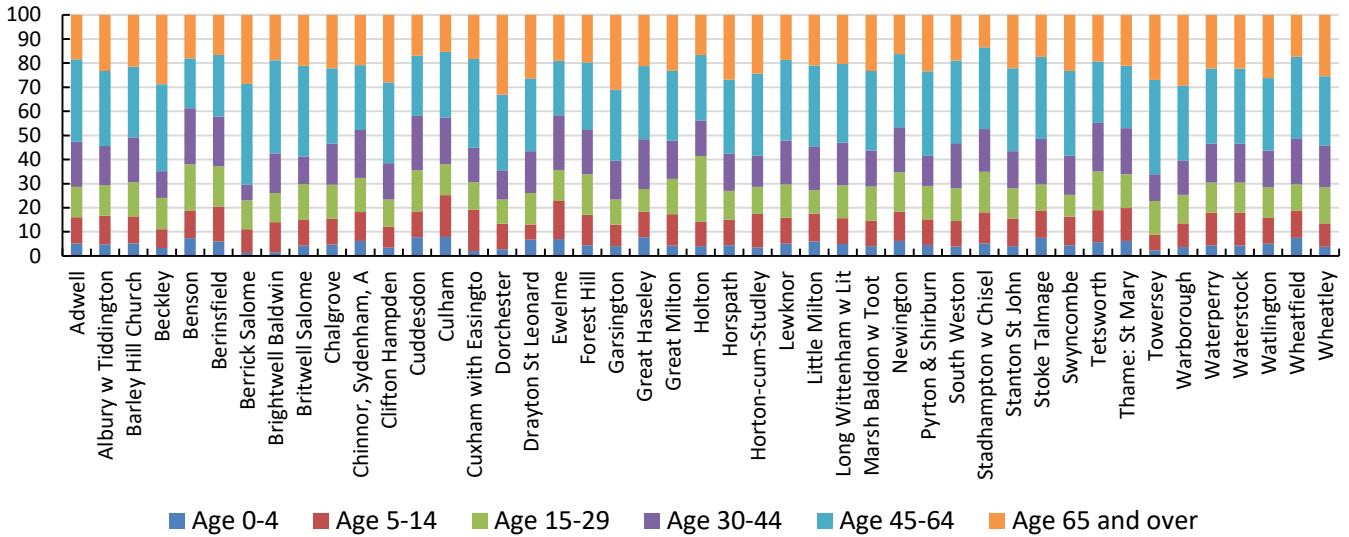

Census 2021 Comparatives for Deanery of Aston & Cuddesdon

Census 2021 Comparatives for Deanery of Aston & Cuddesdon

Census 2021 Comparatives for Deanery of Aston & Cuddesdon

Version v24. Diocese of Oxford Support from william.bailey@churchofengland.org