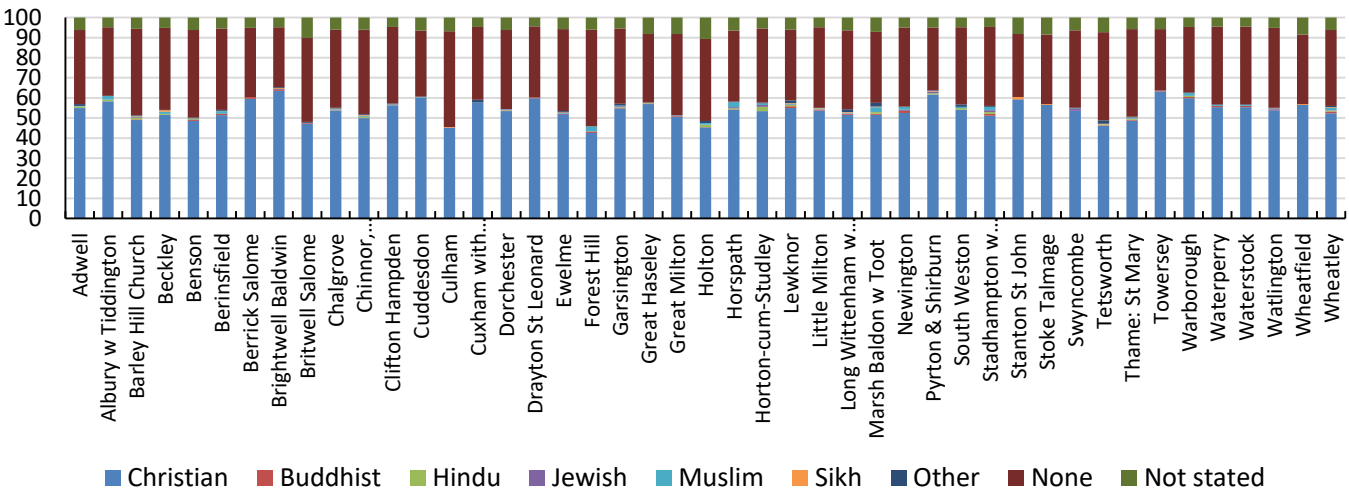

Census 2021 Comparatives for Deanery of Aston & Cuddesdon

Census 2021 Comparatives for Deanery of Aston & Cuddesdon

Census 2021 Comparatives for Deanery of Aston & Cuddesdon

Version v24. Diocese of Oxford Support from william.bailey@churchofengland.org