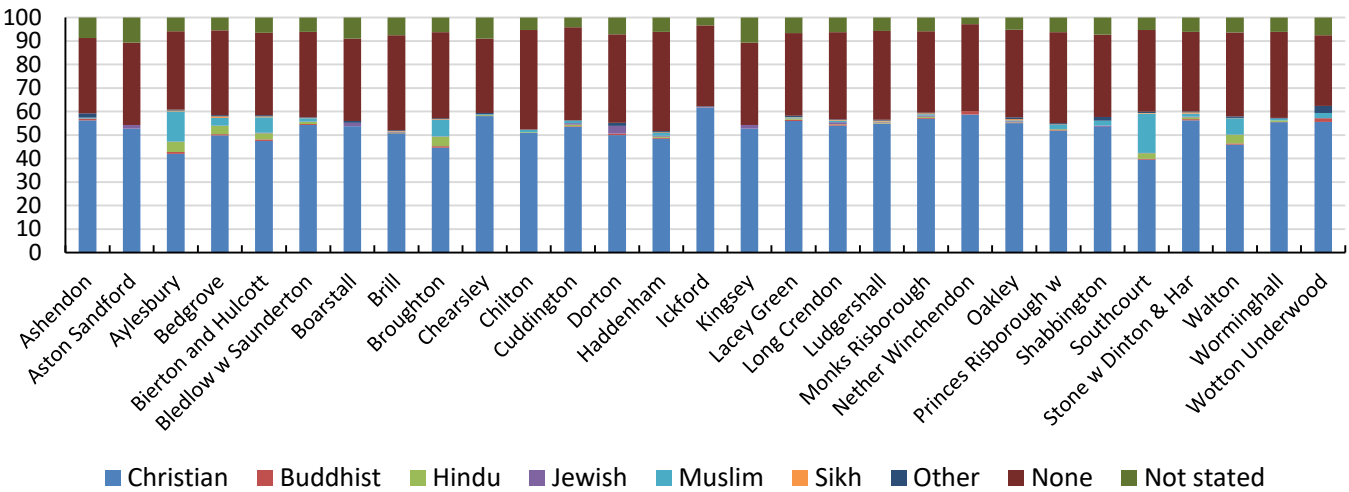

Census 2021 Comparatives for Deanery of Aylesbury

Census 2021 Comparatives for Deanery of Aylesbury

Census 2021 Comparatives for Deanery of Aylesbury

Version v24. Diocese of Oxford Support from william.bailey@churchofengland.org