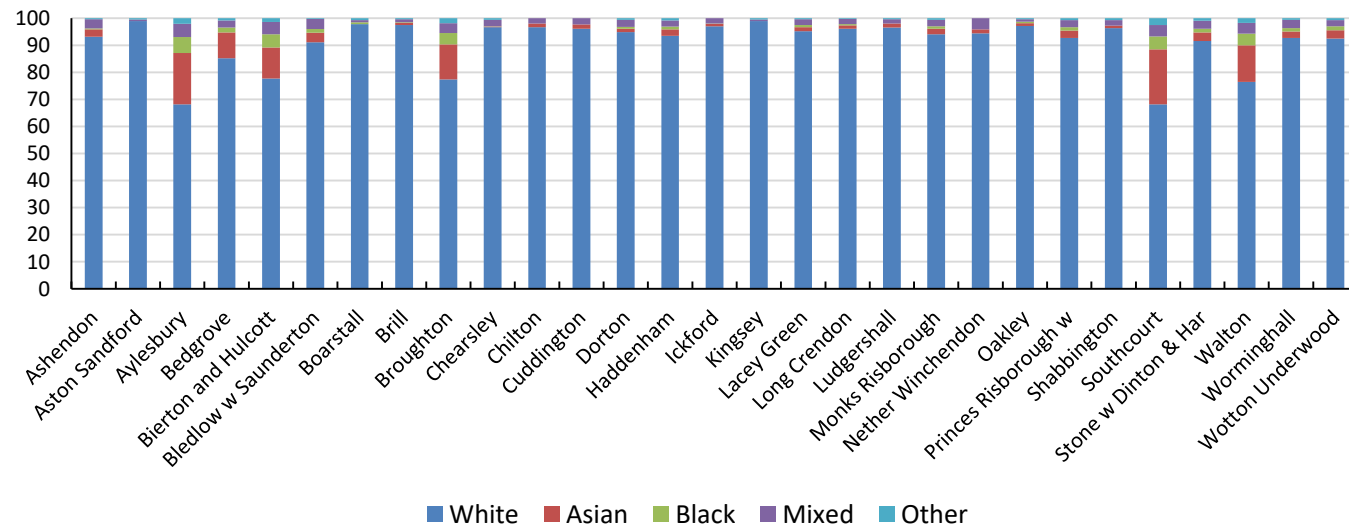

Census 2021 Comparatives for Deanery of Aylesbury

Census 2021 Comparatives for Deanery of Aylesbury

Census 2021 Comparatives for Deanery of Aylesbury

Version v24. Diocese of Oxford Support from william.bailey@churchofengland.org