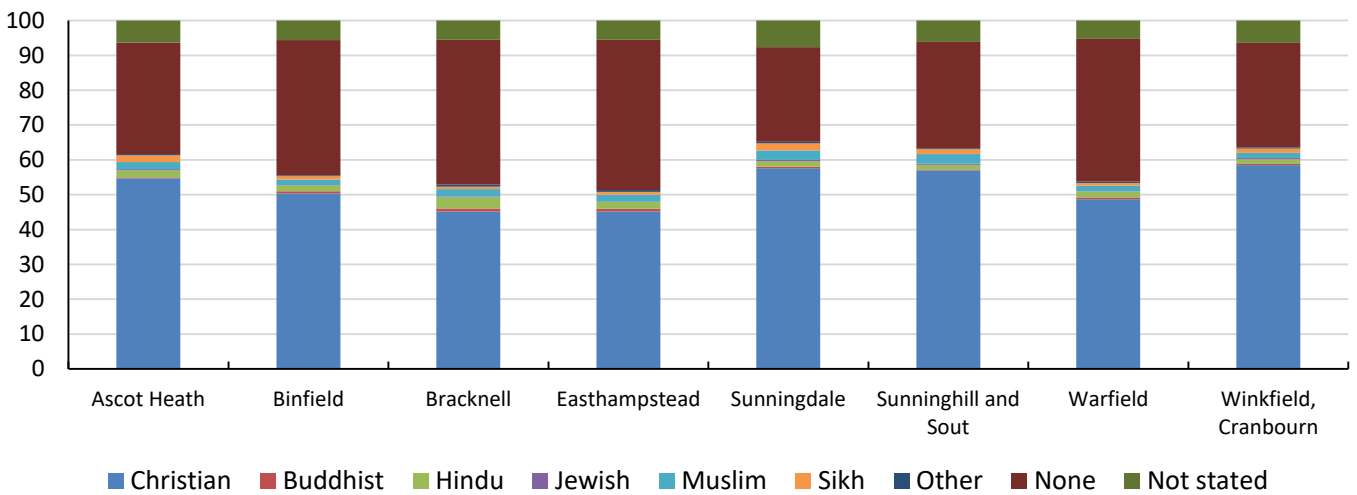

Census 2021 Comparatives for Deanery of Bracknell

Census 2021 Comparatives for Deanery of Bracknell

Census 2021 Comparatives for Deanery of Bracknell

Version v24. Diocese of Oxford Support from [william.bailey@churchofengland.org](mailto:william.bailey@churchofengland.org)