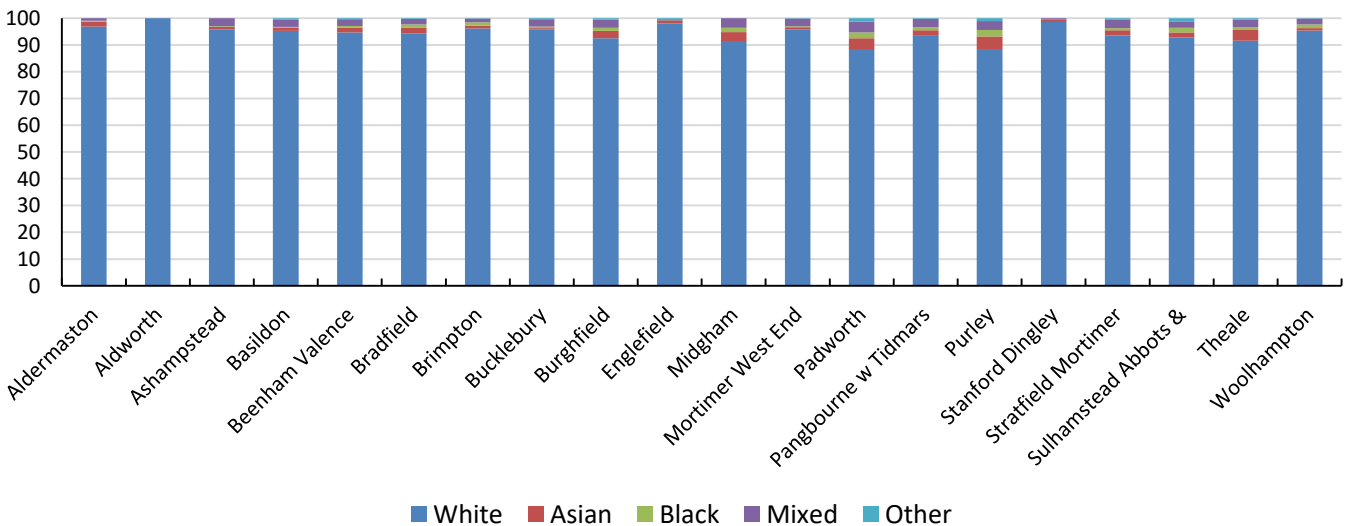

Census 2021 Comparatives for Deanery of Bradfield

Census 2021 Comparatives for Deanery of Bradfield

Census 2021 Comparatives for Deanery of Bradfield

Version v24. Diocese of Oxford Support from william.bailey@churchofengland.org