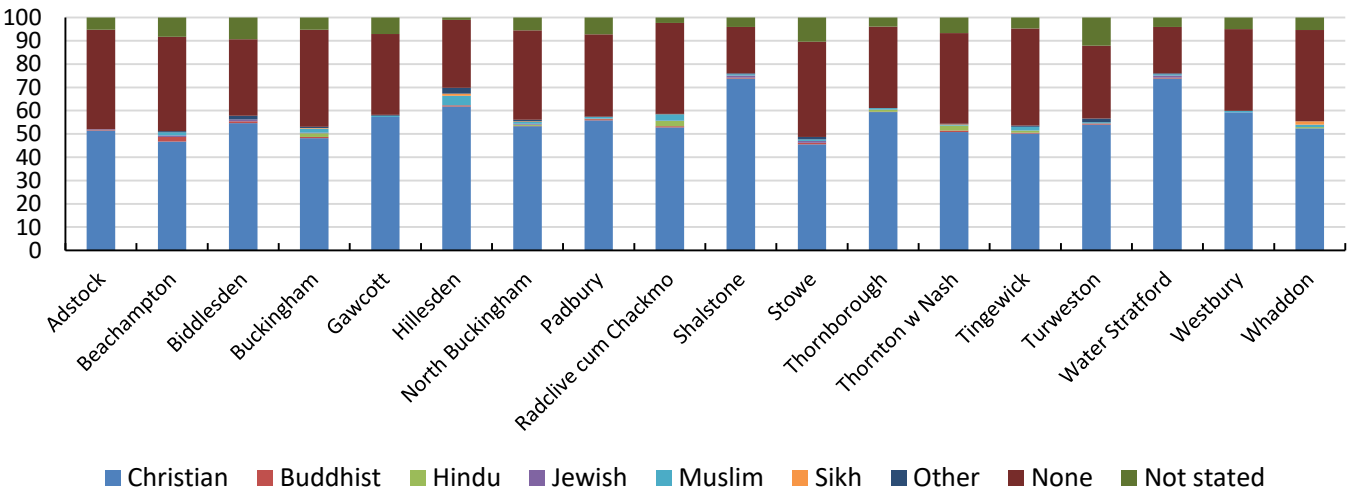

Census 2021 Comparatives for Deanery of Buckingham

Census 2021 Comparatives for Deanery of Buckingham

Census 2021 Comparatives for Deanery of Buckingham

Version v24. Diocese of Oxford Support from william.bailey@churchofengland.org