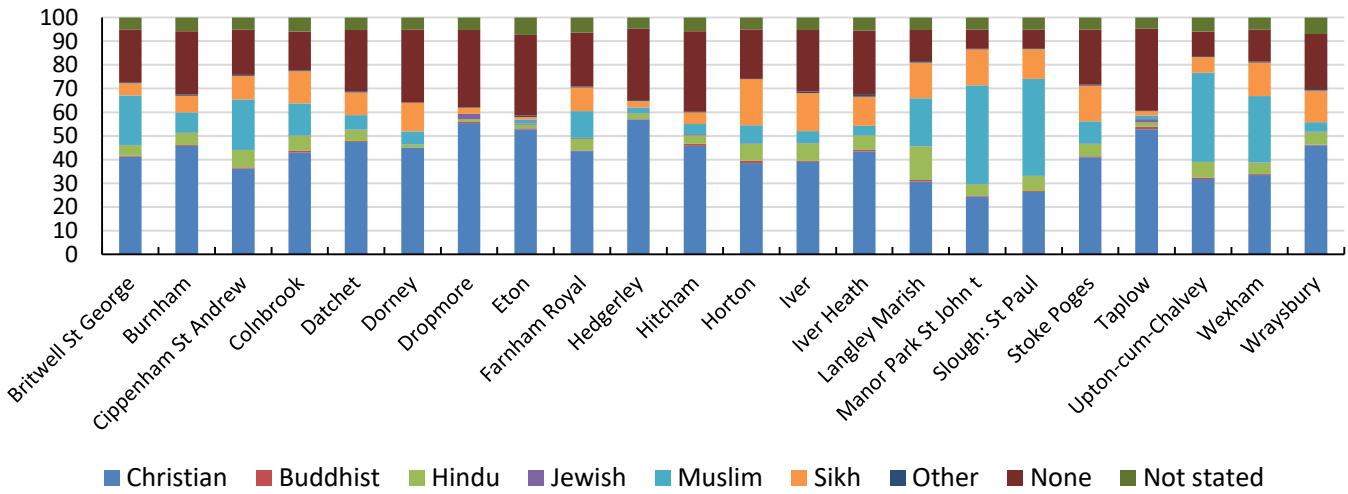

Census 2021 Comparatives for Deanery of Burnham & Slough

Census 2021 Comparatives for Deanery of Burnham & Slough

Census 2021 Comparatives for Deanery of Burnham & Slough

Version v24. Diocese of Oxford Support from william.bailey@churchofengland.org