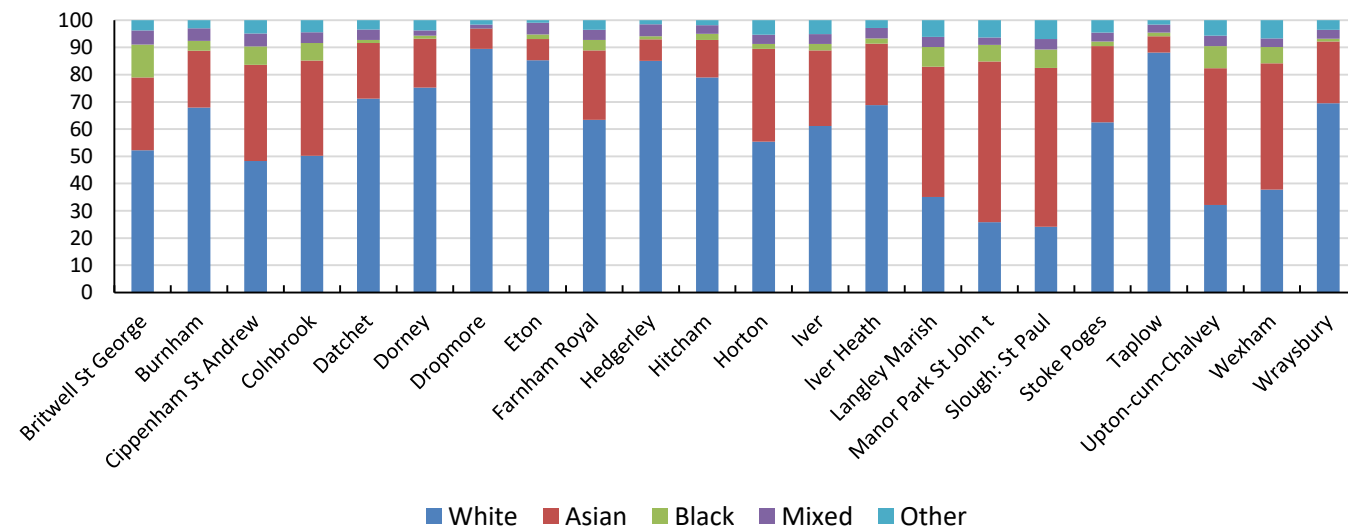

Census 2021 Comparatives for Deanery of Burnham & Slough

Census 2021 Comparatives for Deanery of Burnham & Slough

Census 2021 Comparatives for Deanery of Burnham & Slough

Version v24. Diocese of Oxford Support from william.bailey@churchofengland.org