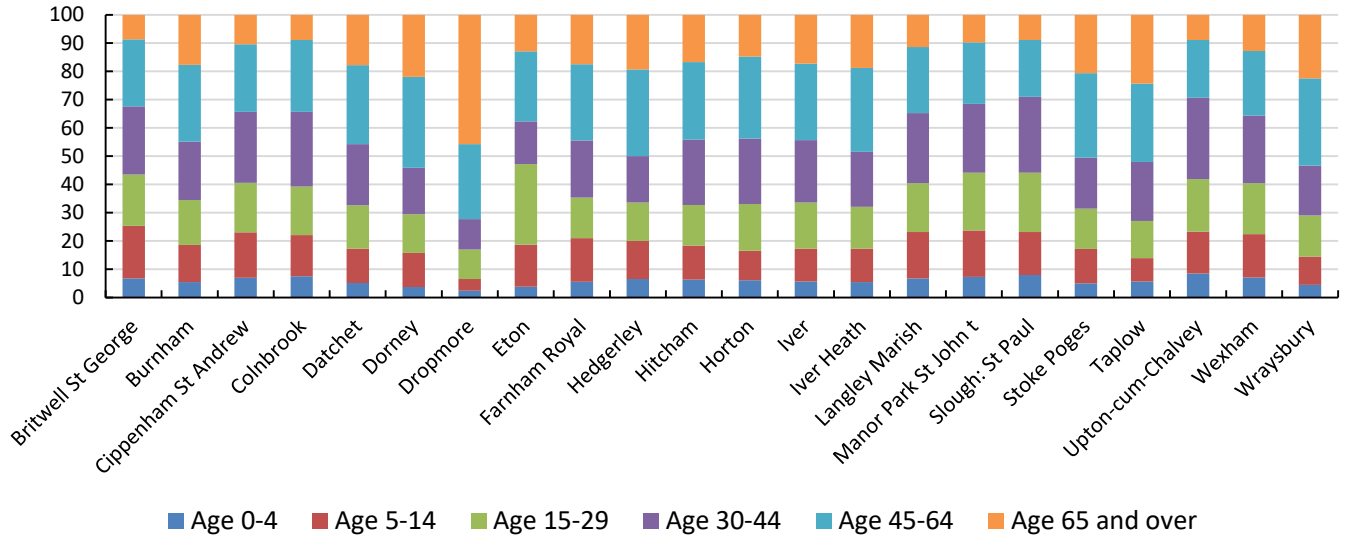

Census 2021 Comparatives for Deanery of Burnham & Slough

Census 2021 Comparatives for Deanery of Burnham & Slough

Census 2021 Comparatives for Deanery of Burnham & Slough

Version v24. Diocese of Oxford Support from william.bailey@churchofengland.org