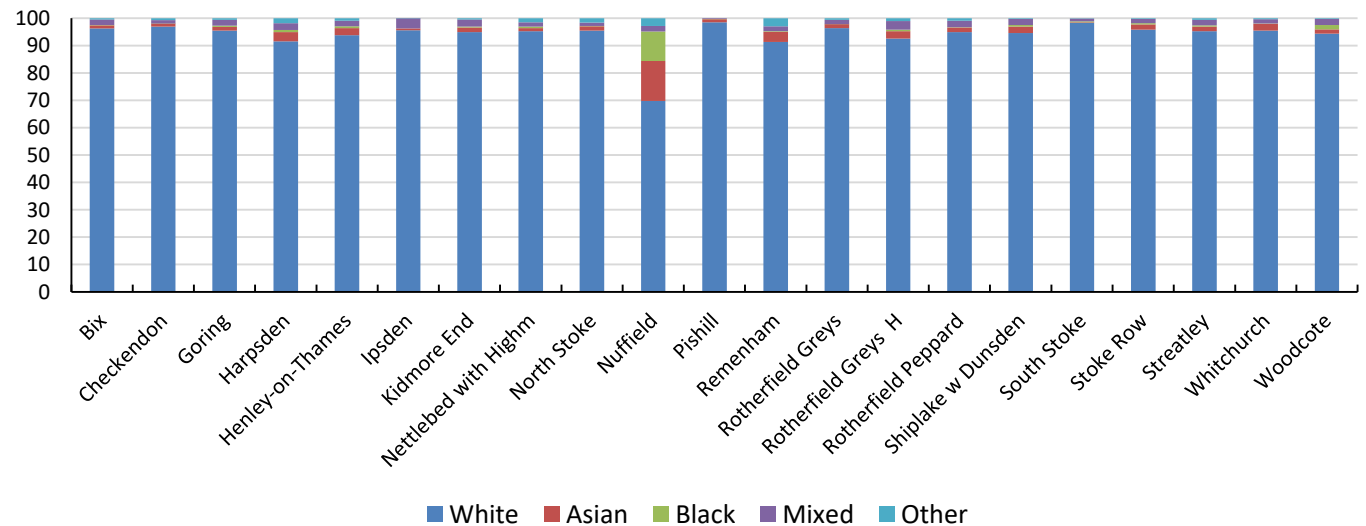

Census 2021 Comparatives for Deanery of Henley

Census 2021 Comparatives for Deanery of Henley

Census 2021 Comparatives for Deanery of Henley

Version v24. Diocese of Oxford Support from william.bailey@churchofengland.org