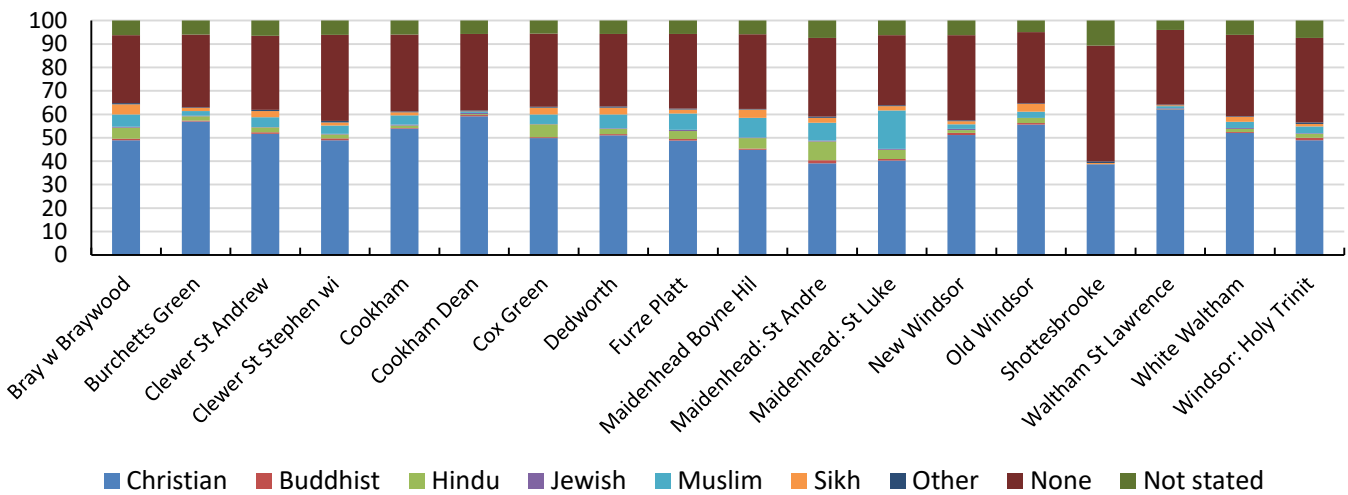

Census 2021 Comparatives for Deanery of Maidenhead And Windsor

Census 2021 Comparatives for Deanery of Maidenhead And Windsor

Census 2021 Comparatives for Deanery of Maidenhead And Windsor

Version v24. Diocese of Oxford Support from william.bailey@churchofengland.org