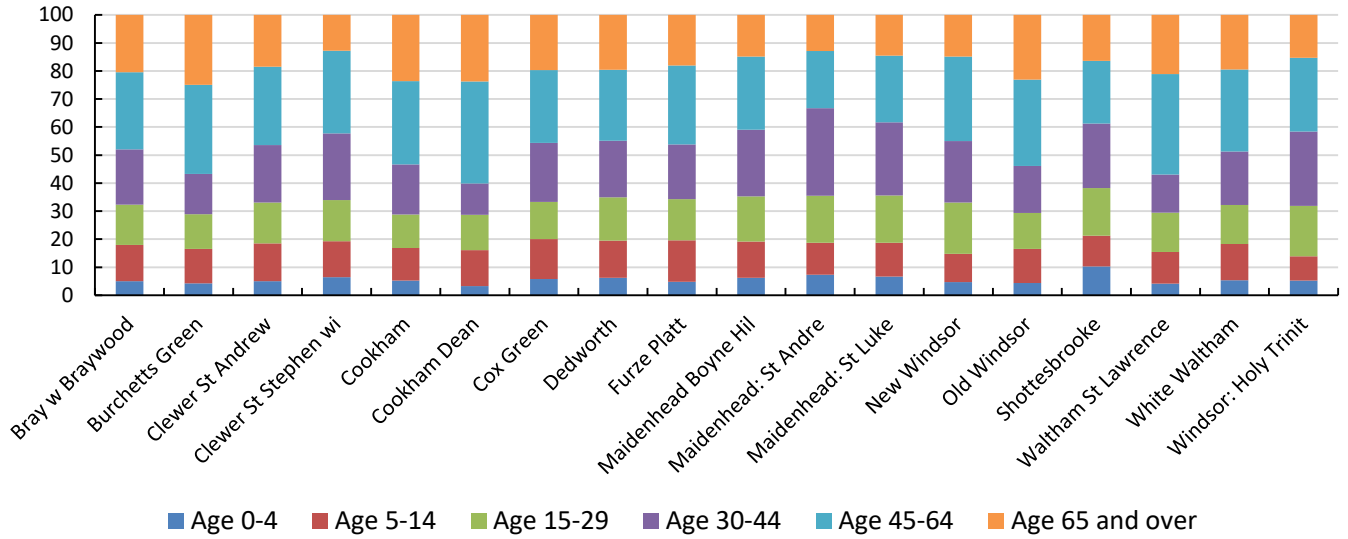

Census 2021 Comparatives for Deanery of Maidenhead And Windsor

Census 2021 Comparatives for Deanery of Maidenhead And Windsor

Census 2021 Comparatives for Deanery of Maidenhead And Windsor

Version v24. Diocese of Oxford Support from william.bailey@churchofengland.org