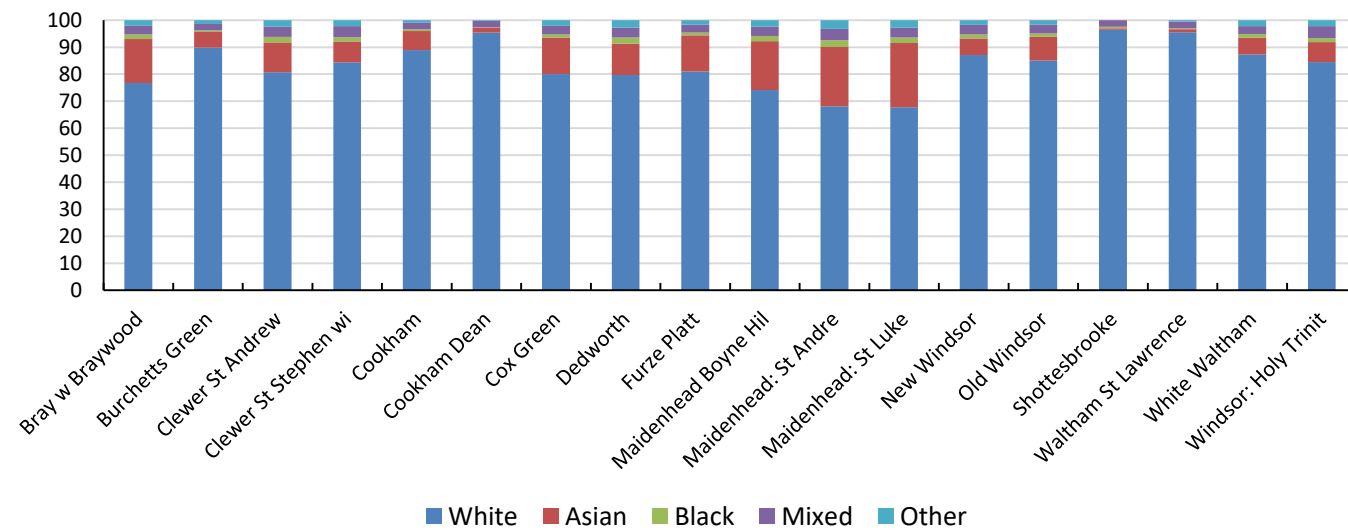

Census 2021 Comparatives for Deanery of Maidenhead And Windsor

Census 2021 Comparatives for Deanery of Maidenhead And Windsor

Census 2021 Comparatives for Deanery of Maidenhead And Windsor

Version v24. Diocese of Oxford Support from william.bailey@churchofengland.org