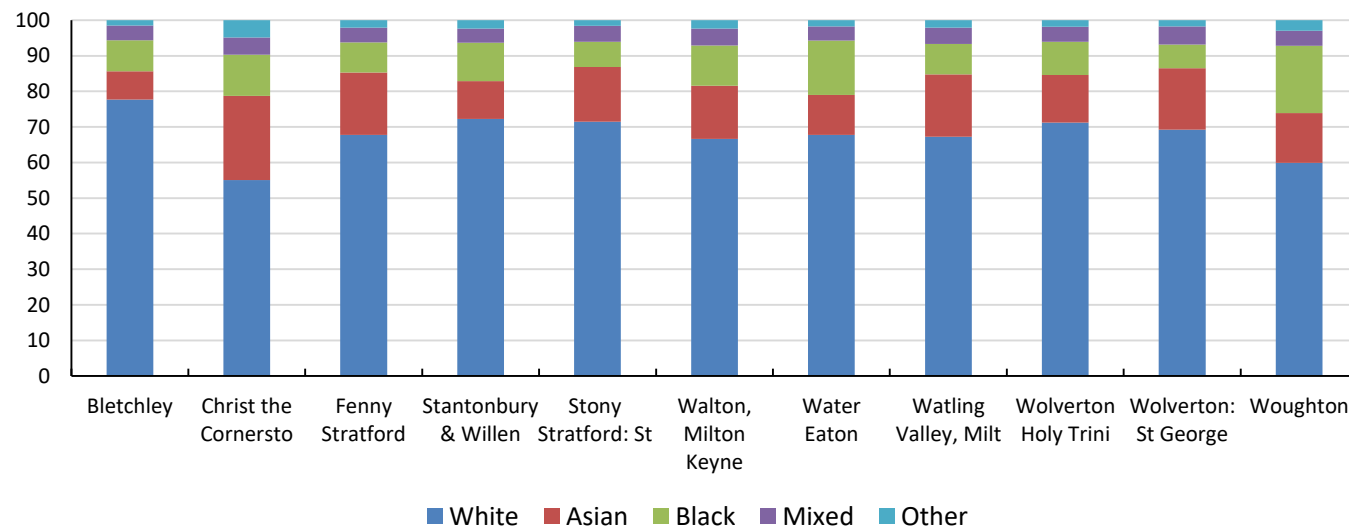

Census 2021 Comparatives for Deanery of Milton Keynes

Census 2021 Comparatives for Deanery of Milton Keynes

Census 2021 Comparatives for Deanery of Milton Keynes

Version v24. Diocese of Oxford Support from william.bailey@churchofengland.org