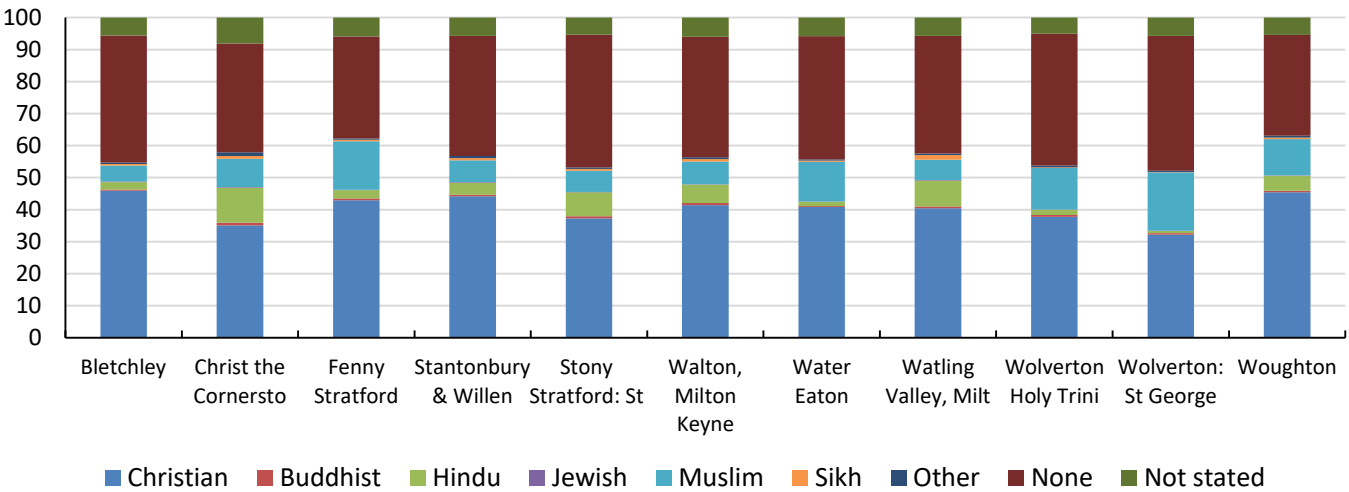

Census 2021 Comparatives for Deanery of Milton Keynes

Census 2021 Comparatives for Deanery of Milton Keynes

Census 2021 Comparatives for Deanery of Milton Keynes

Version v24. Diocese of Oxford Support from william.bailey@churchofengland.org