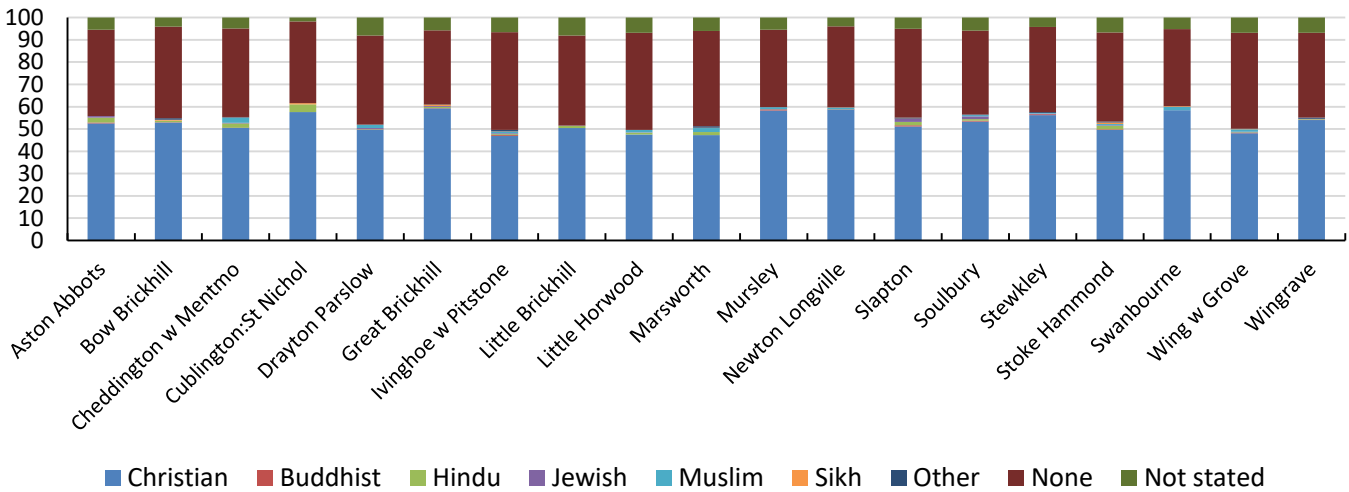

Census 2021 Comparatives for Deanery of Mursley

Census 2021 Comparatives for Deanery of Mursley

Census 2021 Comparatives for Deanery of Mursley

Version v24. Diocese of Oxford Support from william.bailey@churchofengland.org