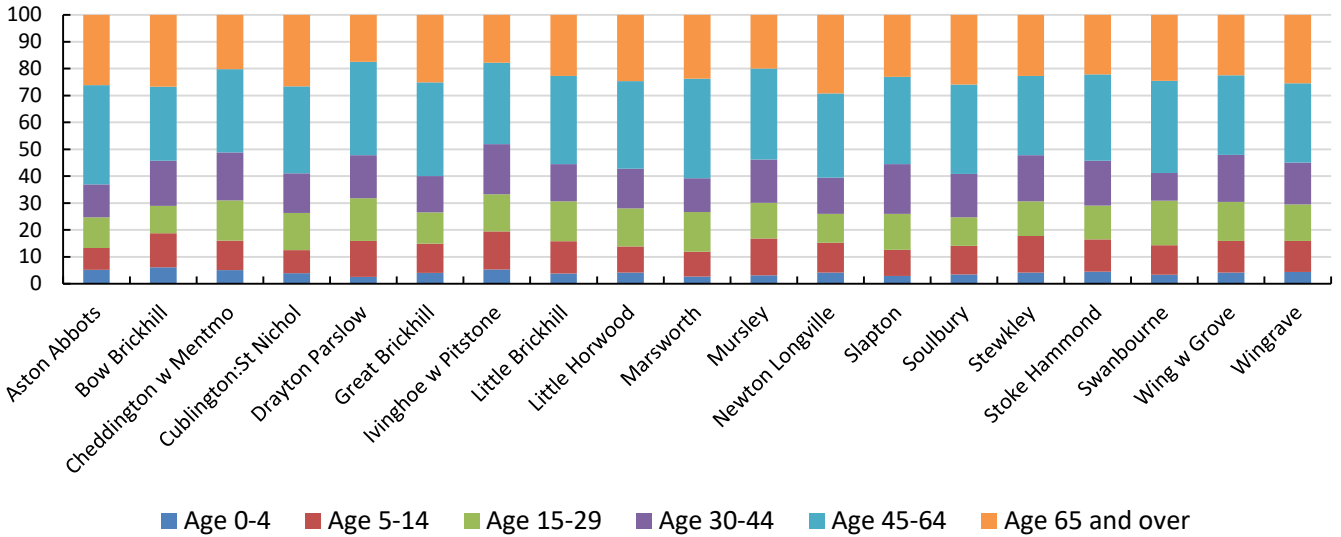

Census 2021 Comparatives for Deanery of Mursley

Census 2021 Comparatives for Deanery of Mursley

Census 2021 Comparatives for Deanery of Mursley

Version v24. Diocese of Oxford Support from william.bailey@churchofengland.org