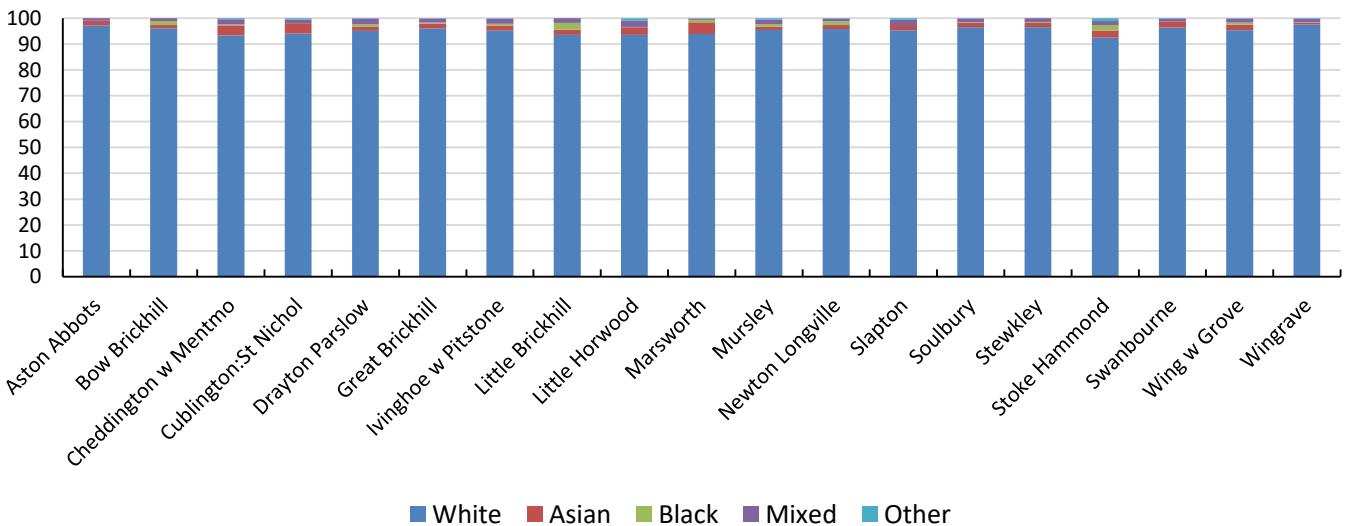

Census 2021 Comparatives for Deanery of Mursley

Census 2021 Comparatives for Deanery of Mursley

Census 2021 Comparatives for Deanery of Mursley

Version v24. Diocese of Oxford Support from william.bailey@churchofengland.org