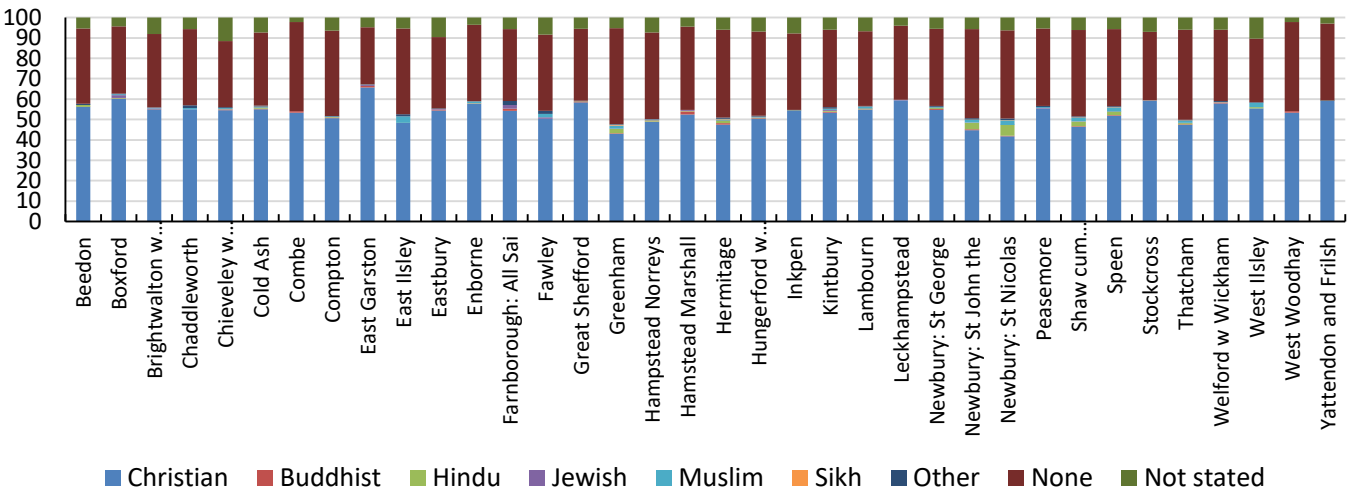

Census 2021 Comparatives for Deanery of Newbury

Census 2021 Comparatives for Deanery of Newbury

Census 2021 Comparatives for Deanery of Newbury

Version v24. Diocese of Oxford Support from william.bailey@churchofengland.org