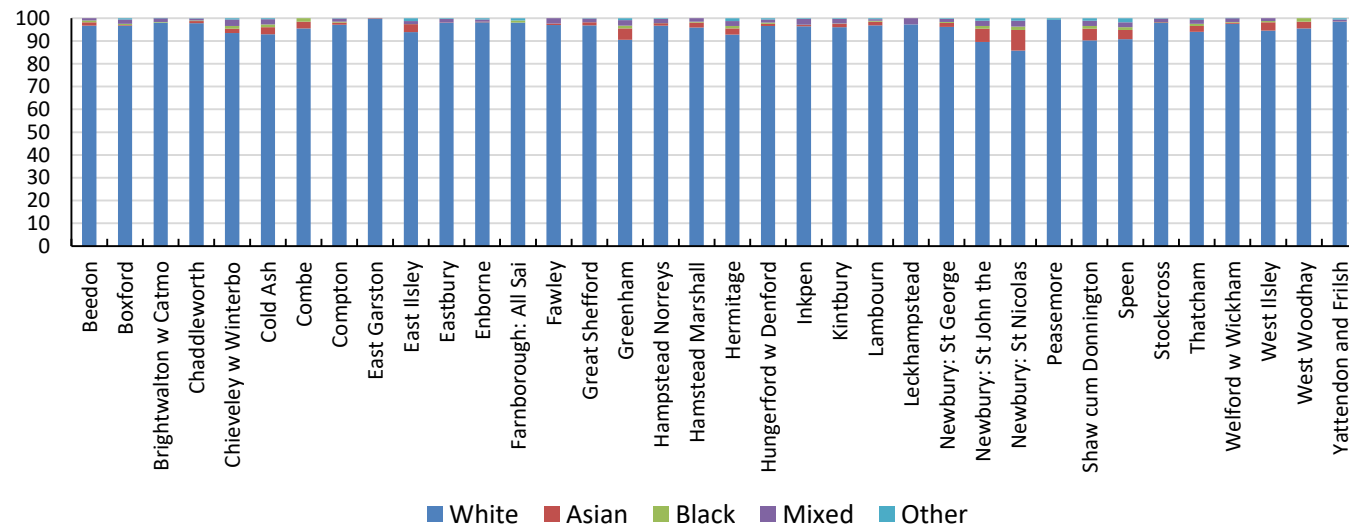

Census 2021 Comparatives for Deanery of Newbury

Census 2021 Comparatives for Deanery of Newbury

Census 2021 Comparatives for Deanery of Newbury

Version v24. Diocese of Oxford Support from william.bailey@churchofengland.org