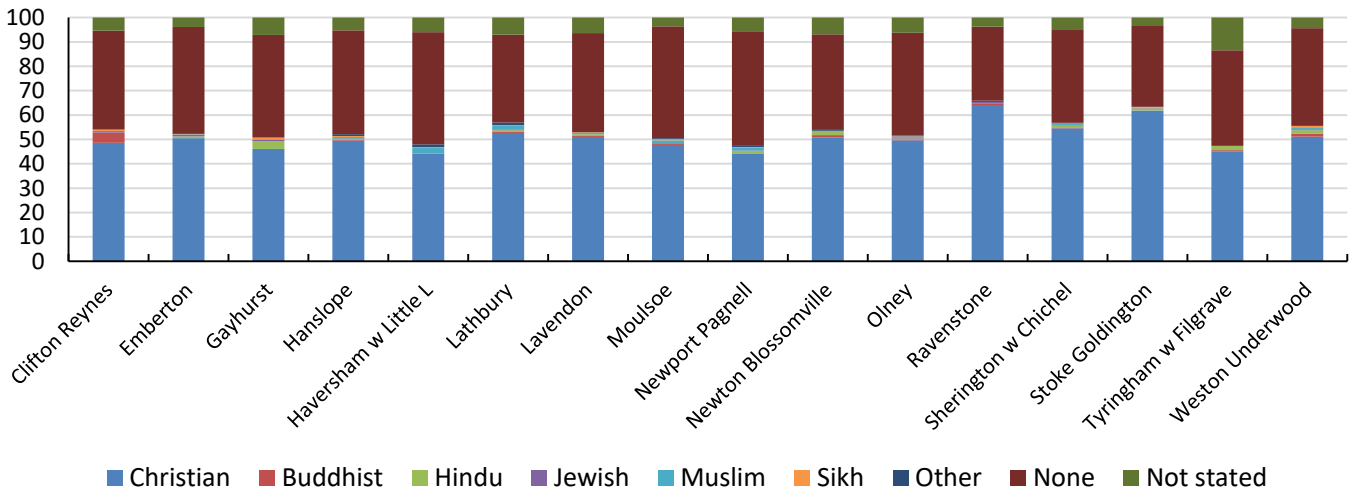

Census 2021 Comparatives for Deanery of Newport

Census 2021 Comparatives for Deanery of Newport

Census 2021 Comparatives for Deanery of Newport

Version v24. Diocese of Oxford Support from william.bailey@churchofengland.org