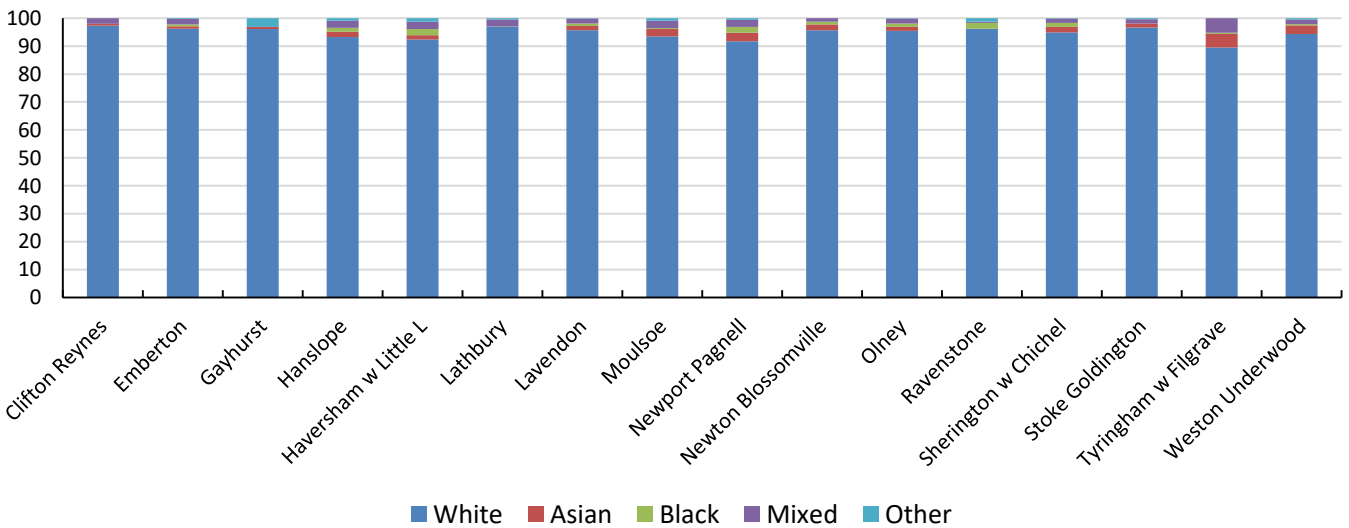

Census 2021 Comparatives for Deanery of Newport

Census 2021 Comparatives for Deanery of Newport

Census 2021 Comparatives for Deanery of Newport

Version v24. Diocese of Oxford Support from william.bailey@churchofengland.org