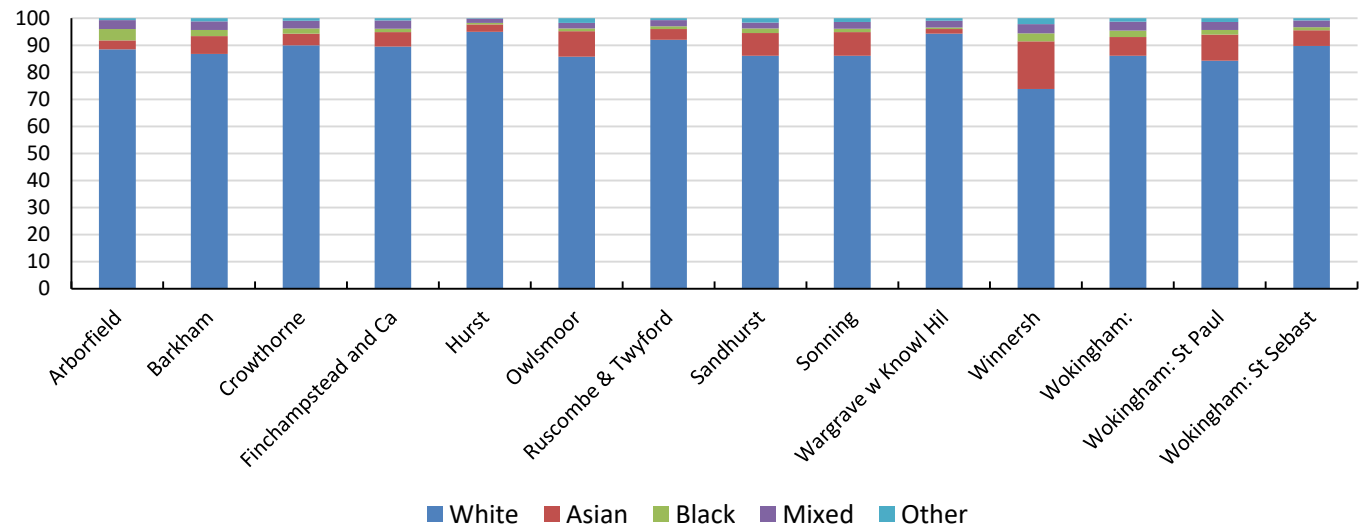

Census 2021 Comparatives for Deanery of Sonning

Census 2021 Comparatives for Deanery of Sonning

Census 2021 Comparatives for Deanery of Sonning

Version v24. Diocese of Oxford Support from william.bailey@churchofengland.org