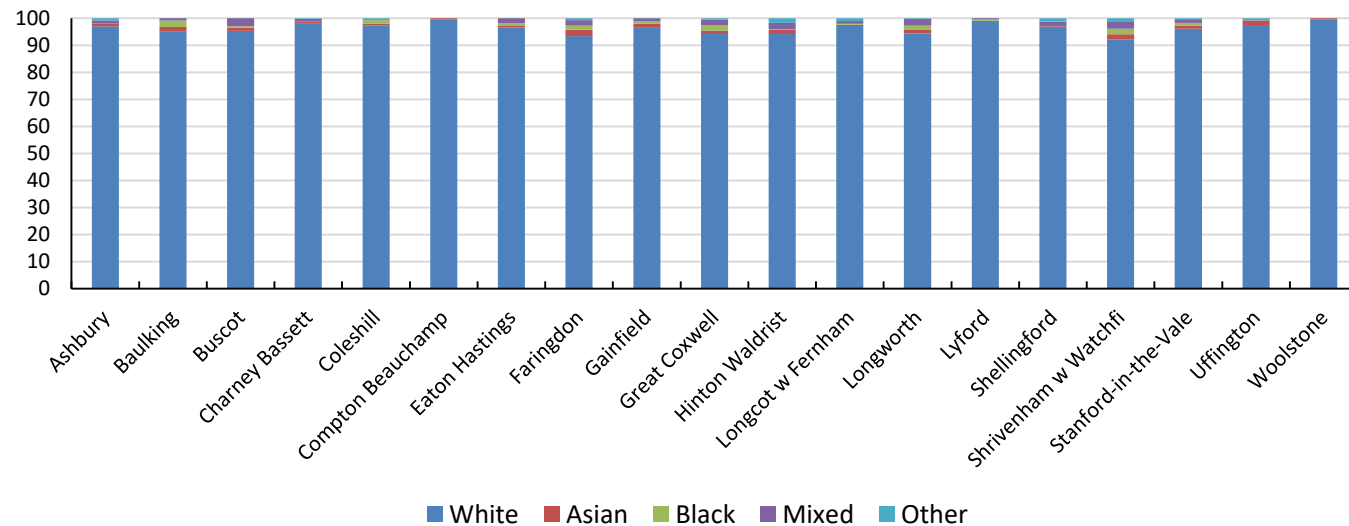

Census 2021 Comparatives for Deanery of Vale Of White Horse

Census 2021 Comparatives for Deanery of Vale Of White Horse

Census 2021 Comparatives for Deanery of Vale Of White Horse

Version v24. Diocese of Oxford Support from william.bailey@churchofengland.org