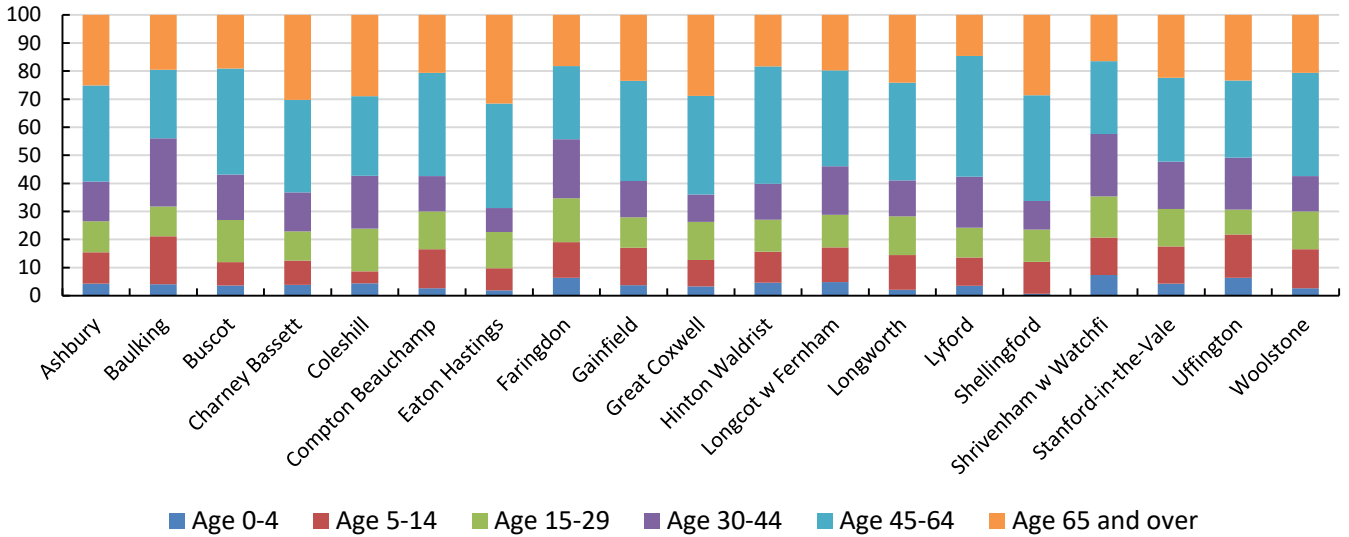

Census 2021 Comparatives for Deanery of Vale Of White Horse

Census 2021 Comparatives for Deanery of Vale Of White Horse

Census 2021 Comparatives for Deanery of Vale Of White Horse

Version v24. Diocese of Oxford Support from william.bailey@churchofengland.org