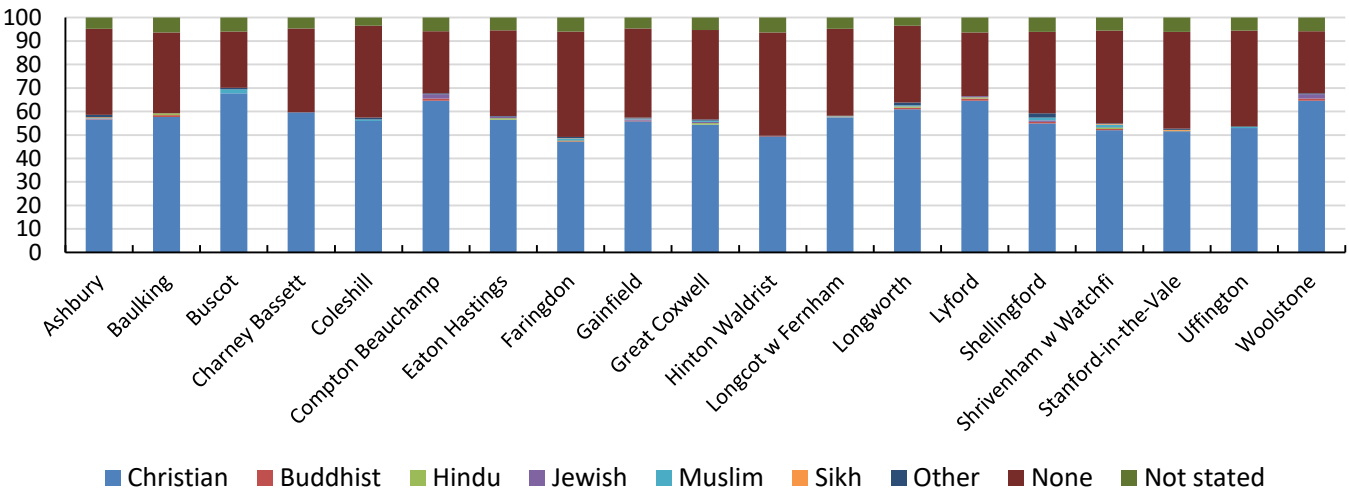

Census 2021 Comparatives for Deanery of Vale Of White Horse

Census 2021 Comparatives for Deanery of Vale Of White Horse

Census 2021 Comparatives for Deanery of Vale Of White Horse

Version v24. Diocese of Oxford Support from william.bailey@churchofengland.org