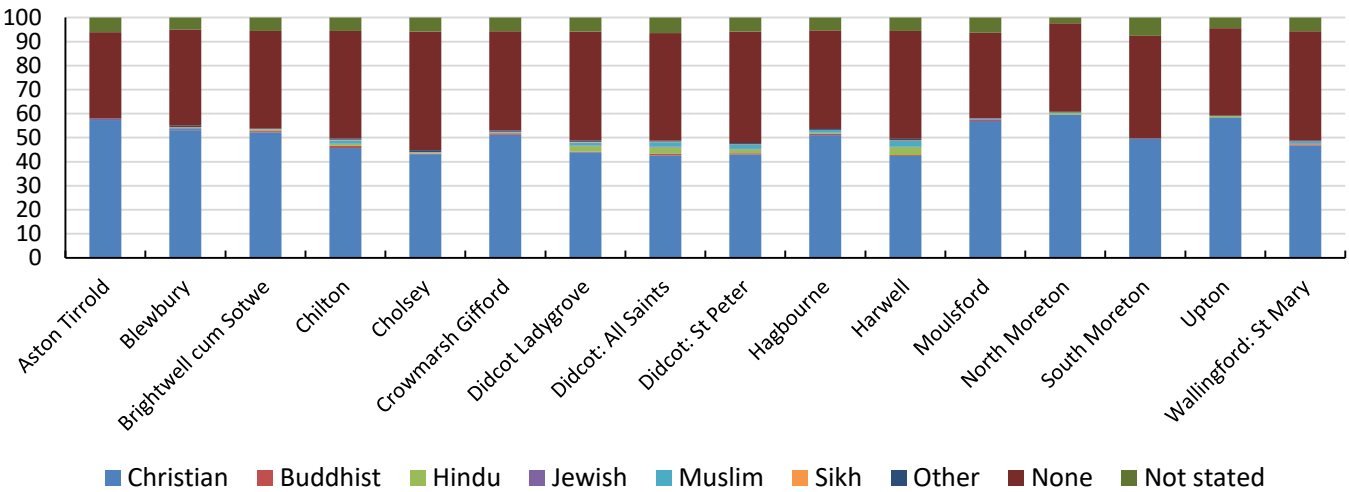

Census 2021 Comparatives for Deanery of Wallingford

Census 2021 Comparatives for Deanery of Wallingford

Census 2021 Comparatives for Deanery of Wallingford

Version v24. Diocese of Oxford Support from william.bailey@churchofengland.org