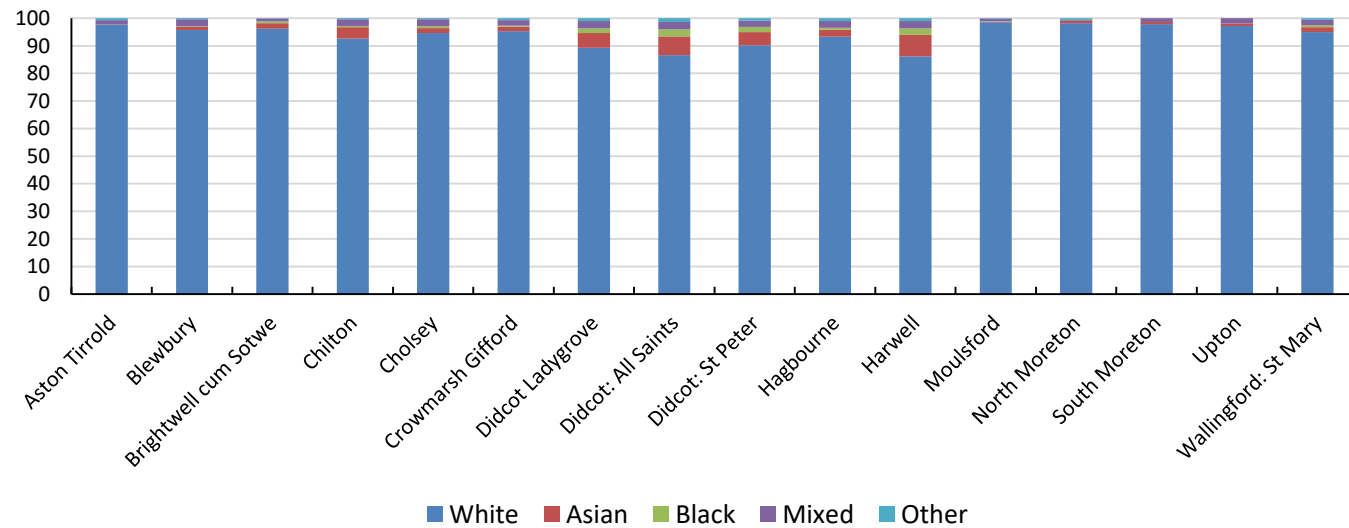

Census 2021 Comparatives for Deanery of Wallingford

Census 2021 Comparatives for Deanery of Wallingford

Census 2021 Comparatives for Deanery of Wallingford

Version v24. Diocese of Oxford Support from william.bailey@churchofengland.org