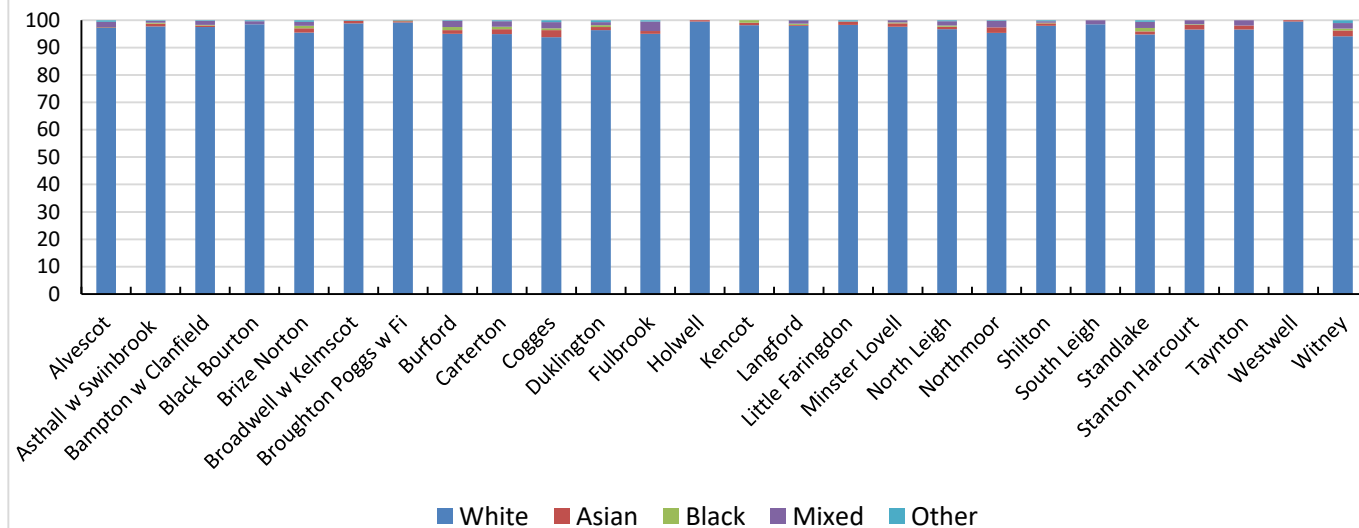

Census 2021 Comparatives for Deanery of Witney

Census 2021 Comparatives for Deanery of Witney

Census 2021 Comparatives for Deanery of Witney

Version v24. Diocese of Oxford Support from william.bailey@churchofengland.org