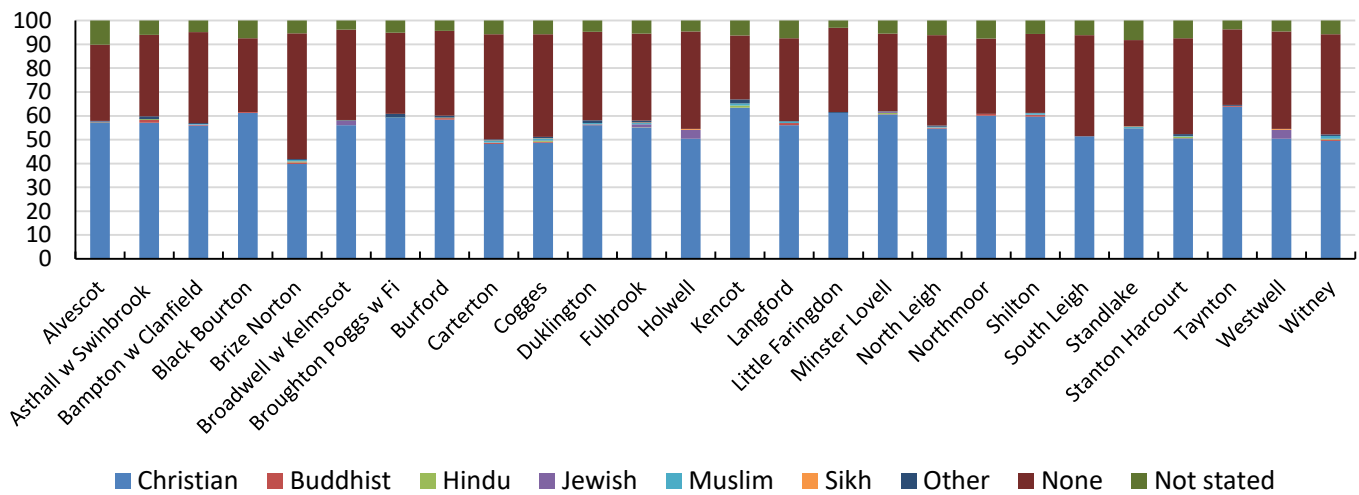

Census 2021 Comparatives for Deanery of Witney

Census 2021 Comparatives for Deanery of Witney

Census 2021 Comparatives for Deanery of Witney

Version v24. Diocese of Oxford Support from william.bailey@churchofengland.org