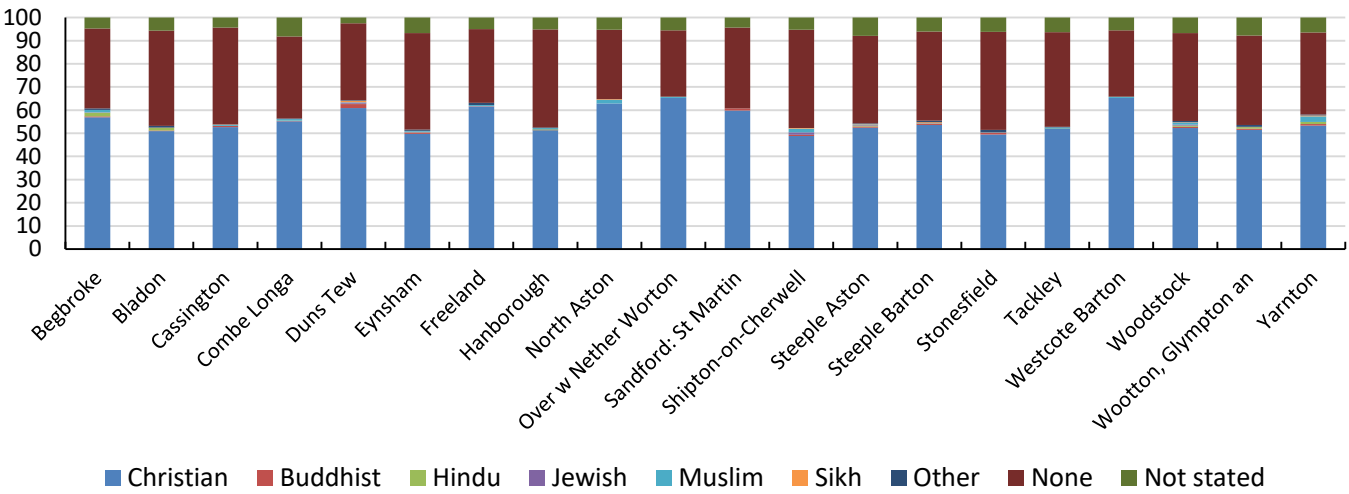

Census 2021 Comparatives for Deanery of Woodstock

Census 2021 Comparatives for Deanery of Woodstock

Census 2021 Comparatives for Deanery of Woodstock

Version v24. Diocese of Oxford Support from william.bailey@churchofengland.org