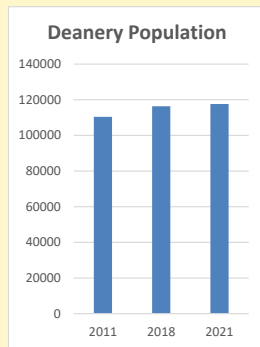

Deprivation Rank

2021 **6,033**

(1=most deprived parish in the Church of England, 12,307=least deprived)

Children and Young People

In your parish of **22573** people

5.6 % are aged 0-4

5.3 % are aged 5-9

5.0 % are aged 10-14

That is a total of **3575** children and young people

In 2023 your child average weekly attendance was **55**

NB different age groups: 5-17 in 2011, 5-19 in 2021

Parish code: 270190

Number of churches in parish (2022): 2