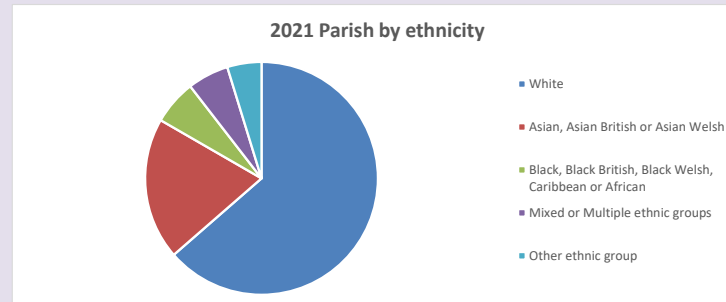

Ethnicity of those in your parish

Thoughts to ponder:

What has surprised you in these tables and charts?

Does your congregation(s) reflect the age and ethnic mix of your parish?

Where are those who have identified as Christians who do not attend your church(es)? Do you have other Christian denomination churches in your parish?

How might this influence your mission plans?

This dashboard contains figures as submitted by churches currently in the parish

Attendance statistics: taken from annual Statistics for Mission returns.

Average weekly attendance: attendance at Sunday and midweek church services & fresh expressions in October;

Every effort has been made to ensure that data are reliable. We would be pleased to be notified of any significant errors or omissions by email to parishreturns@oxford.anglican.org