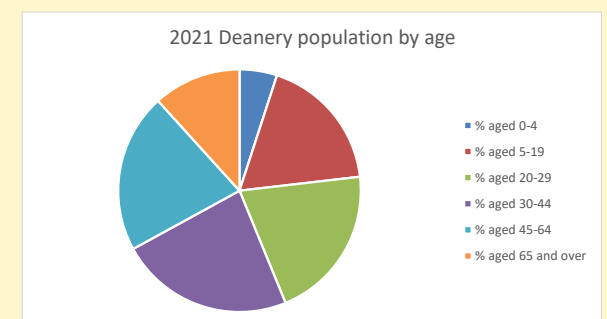

That is a total of **3575** children and young people

In 2023 your child average weekly attendance was **55**

NB different age groups: 5-17 in 2011, 5-19 in 2021

Parish code: 270190

Number of churches in parish (2022): 2