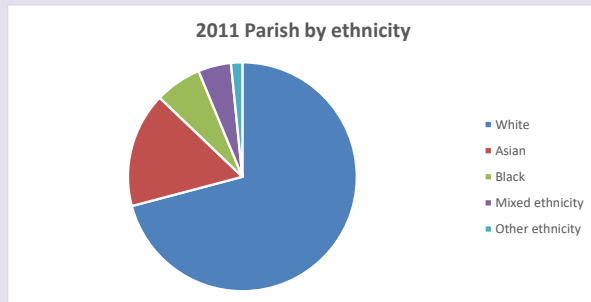

Ethnicity of those in your parish

Thoughts to ponder:

What has surprised you in these tables and charts?

Does your congregation(s) reflect the age and ethnic mix of your parish?

Where are those who have identified as Christians who do not attend your church(es)? Do you have other Christian denomination churches in your parish?

How might this influence your mission plans?

This dashboard contains figures as submitted by churches currently in the parish

Attendance statistics: taken from annual Statistics for Mission returns.

Average weekly attendance: attendance at Sunday and midweek church services & fresh expressions in October;

Every effort has been made to ensure that data are reliable. We would be pleased to be notified of any significant errors or omissions by email to parishreturns@oxford.anglican.org