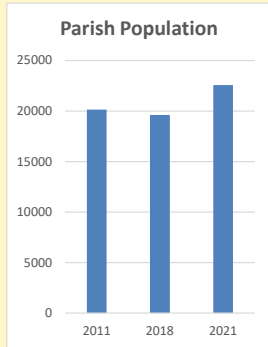

Deprivation Rank

2021 **6,033**

(1=most deprived parish in the Church of England, 12,307=least deprived)

Children and Young People

In your parish of **22573** people

5.6 % are aged 0-4

5.3 % are aged 5-9

5.0 % are aged 10-14

That is a total of **3575** children and young people

In 2023 your child average weekly attendance was **55**

NB different age groups: 5-17 in 2011, 5-19 in 2021

Parish code: 270190

Number of churches in parish (2022): 2