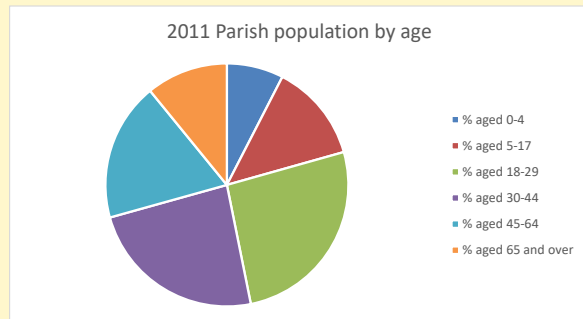

Deprivation Rank

2021 **6,033**

(1=most deprived parish in the Church of England, 12,307=least deprived)

Children and Young People

In your parish of **22573** people

5.6 % are aged 0-4

5.3 % are aged 5-9

5.0 % are aged 10-14

That is a total of **3575** children and young people

In 2023 your child average weekly attendance was **55**

NB different age groups: 5-17 in 2011, 5-19 in 2021

Parish code: 270190

Number of churches in parish (2022): 2