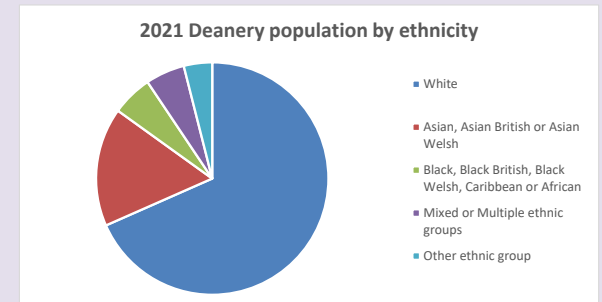

Ethnicity of those in your parish

Thoughts to ponder:

What has surprised you in these tables and charts?

Does your congregation(s) reflect the age and ethnic mix of your parish?

Where are those who have identified as Christians who do not attend your church(es)? Do you have other Christian denomination churches in your parish?

How might this influence your mission plans?

This dashboard contains figures as submitted by churches currently in the parish

Attendance statistics: taken from annual Statistics for Mission returns.

Average weekly attendance: attendance at Sunday and midweek church services & fresh expressions in October;

Every effort has been made to ensure that data are reliable. We would be pleased to be notified of any significant errors or omissions by email to parishreturns@oxford.anglican.org