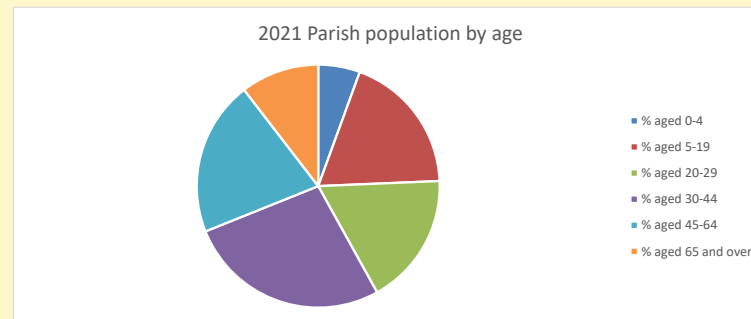

Deprivation Rank

2021 **6,033**

(1=most deprived parish in the Church of England, 12,307=least deprived)

Children and Young People

In your parish of **22573** people

5.6 % are aged 0-4

5.3 % are aged 5-9

5.0 % are aged 10-14

That is a total of **3575** children and young people

In 2023 your child average weekly attendance was **55**

NB different age groups: 5-17 in 2011, 5-19 in 2021

Parish code: 270190

Number of churches in parish (2022): 2