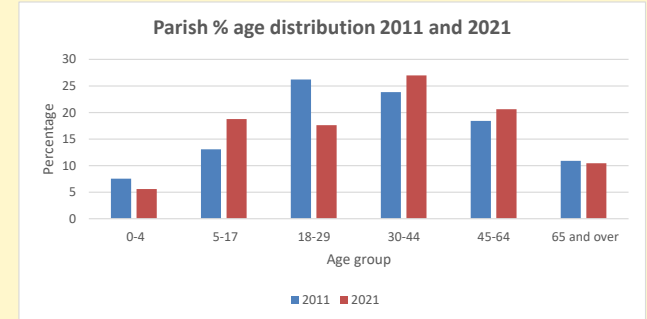

That is a total of **3575** children and young people

In 2023 your child average weekly attendance was **55**

NB different age groups: 5-17 in 2011, 5-19 in 2021

Parish code: 270190

Number of churches in parish (2022): 2