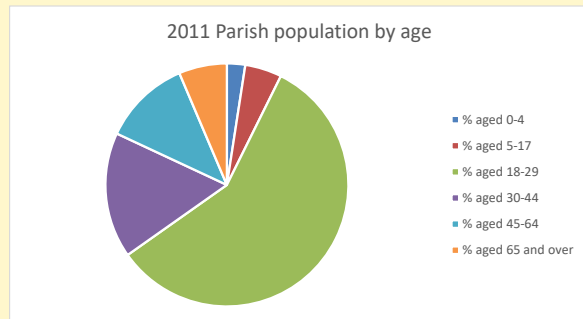

### Children and Young People

In your parish of **4305** people

2.2 % are aged 0-4

1.5 % are aged 5-9

1.9 % are aged 10-14

That is a total of **243** children and young people

In 2023 your child average weekly attendance was **19**