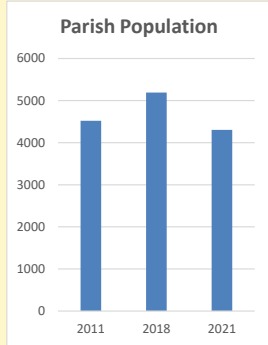

### Children and Young People

In your parish of **4305** people

2.2 % are aged 0-4

1.5 % are aged 5-9

1.9 % are aged 10-14

That is a total of **243** children and young people

In 2023 your child average weekly attendance was **19**

NB different age groups: 5-17 in 2011, 5-19 in 2021

Parish code: 270205

Number of churches in parish (2022): 1

For more detailed census & deprivation info: see <http://arcg.is/1RaS4CS>  
<https://www.churchofengland.org/researchandstats>  
 and <http://www2.cuf.org.uk/poverty-england/poverty-map>