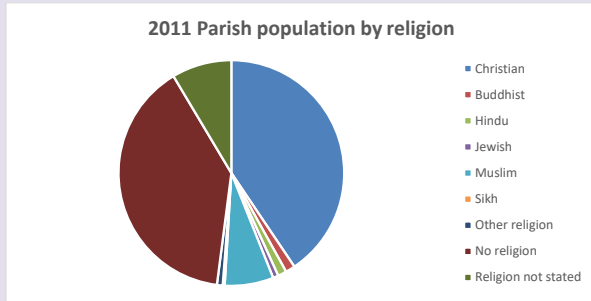

Religion of those in your parish

Your parish population in 2021 was 4305

In 2021 29.0% said they are Christian. That is 1249 people. In your parish your average weekly attendance is 87