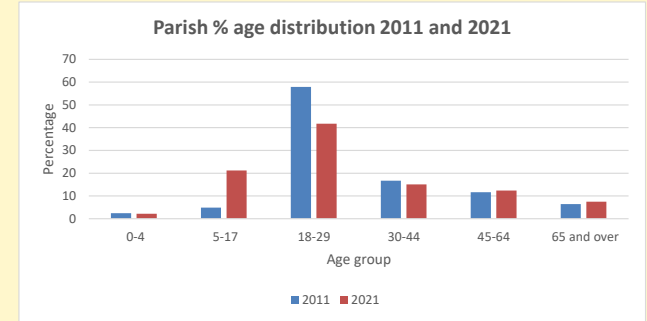

### Children and Young People

In your parish of **4305** people

2.2 % are aged 0-4

1.5 % are aged 5-9

1.9 % are aged 10-14

That is a total of **243** children and young people

In 2023 your child average weekly attendance was **19**