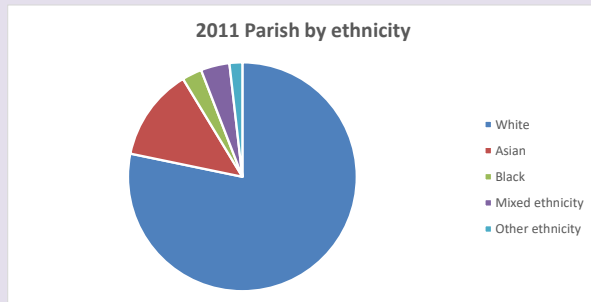

Ethnicity of those in your parish

Thoughts to ponder:

What has surprised you in these tables and charts?

Does your congregation(s) reflect the age and ethnic mix of your parish?

Where are those who have identified as Christians who do not attend your church(es)? Do you have other Christian denomination churches in your parish?

How might this influence your mission plans?

This dashboard contains figures as submitted by churches currently in the parish

Attendance statistics: taken from annual Statistics for Mission returns.

Average weekly attendance: attendance at Sunday and midweek church services & fresh expressions in October;

Every effort has been made to ensure that data are reliable. We would be pleased to be notified of any significant errors or omissions by email to parishreturns@oxford.anglican.org