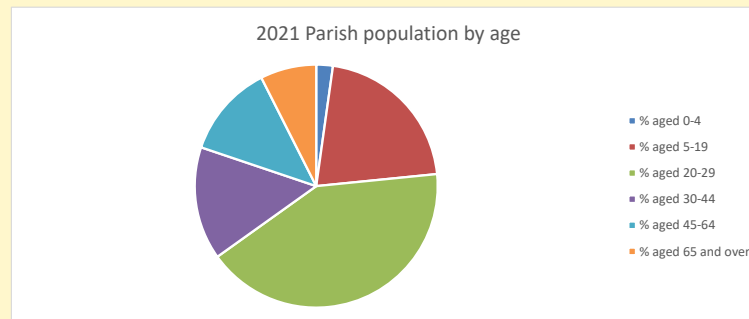

### Children and Young People

In your parish of **4305** people

2.2 % are aged 0-4

1.5 % are aged 5-9

1.9 % are aged 10-14

That is a total of **243** children and young people

In 2023 your child average weekly attendance was **19**

NB different age groups: 5-17 in 2011, 5-19 in 2021

Parish code: 270205

Number of churches in parish (2022): 1

For more detailed census & deprivation info: see <http://arcg.is/1RaS4CS>  
<https://www.churchofengland.org/researchandstats>  
 and <http://www2.cuf.org.uk/poverty-england/poverty-map>