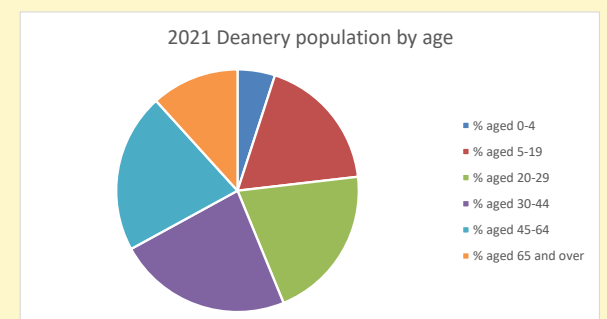

### Children and Young People

In your parish of **4305** people

2.2 % are aged 0-4

1.5 % are aged 5-9

1.9 % are aged 10-14

That is a total of **243** children and young people

In 2023 your child average weekly attendance was **19**

NB different age groups: 5-17 in 2011, 5-19 in 2021

Parish code: 270205

Number of churches in parish (2022): 1

For more detailed census & deprivation info: see <http://arcg.is/1RaS4CS>  
<https://www.churchofengland.org/researchandstats>  
 and <http://www2.cuf.org.uk/poverty-england/poverty-map>