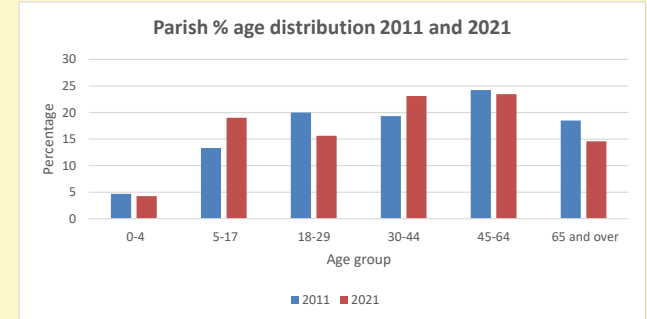

### Children and Young People

In your parish of 5314 people

4.3 % are aged 0-4

5.6 % are aged 5-9

6.2 % are aged 10-14

That is a total of 853 children and young people

In 2023 your child average weekly attendance was 0