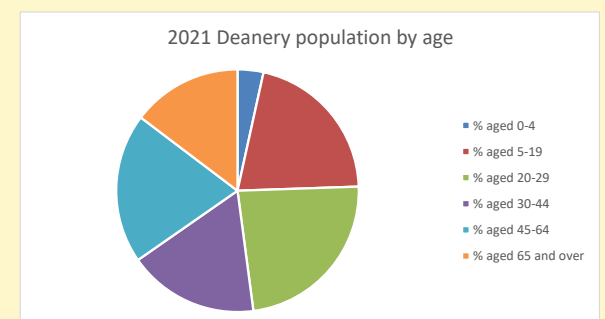

### Children and Young People

In your parish of 5314 people

4.3 % are aged 0-4

5.6 % are aged 5-9

6.2 % are aged 10-14

That is a total of 853 children and young people

In 2023 your child average weekly attendance was 0