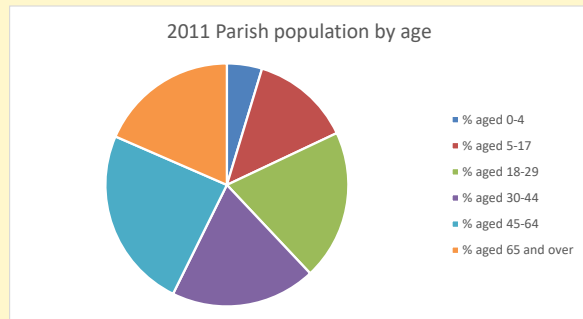

### Children and Young People

In your parish of 5314 people

4.3 % are aged 0-4

5.6 % are aged 5-9

6.2 % are aged 10-14

That is a total of 853 children and young people

In 2023 your child average weekly attendance was 0