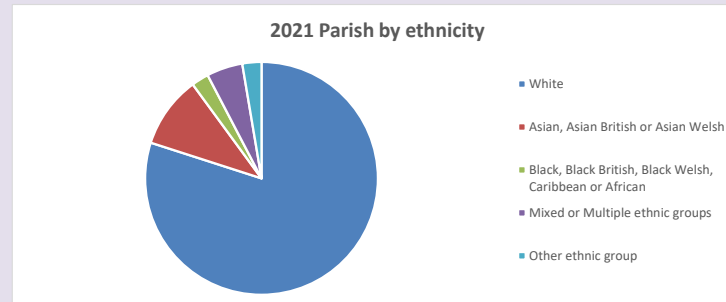

Ethnicity of those in your parish

Thoughts to ponder:

What has surprised you in these tables and charts?

Does your congregation(s) reflect the age and ethnic mix of your parish?

Where are those who have identified as Christians who do not attend your church(es)? Do you have other Christian denomination churches in your parish?

How might this influence your mission plans?

This dashboard contains figures as submitted by churches currently in the parish

Attendance statistics: taken from annual Statistics for Mission returns.

Average weekly attendance: attendance at Sunday and midweek church services & fresh expressions in October;

Every effort has been made to ensure that data are reliable. We would be pleased to be notified of any significant errors or omissions by email to parishreturns@oxford.anglican.org