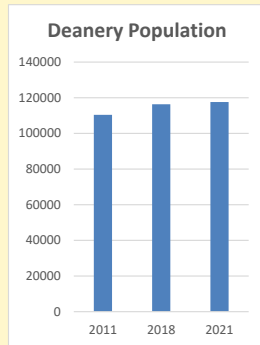

### Children and Young People

In your parish of 5314 people

4.3 % are aged 0-4

5.6 % are aged 5-9

6.2 % are aged 10-14

That is a total of 853 children and young people

In 2023 your child average weekly attendance was 0

NB different age groups: 5-17 in 2011, 5-19 in 2021

Parish code: 270207

Number of churches in parish (2022): 2

For more detailed census & deprivation info: see <http://arcg.is/1RaS4CS>  
<https://www.churchofengland.org/researchandstats>  
 and <http://www2.cuf.org.uk/poverty-england/poverty-map>