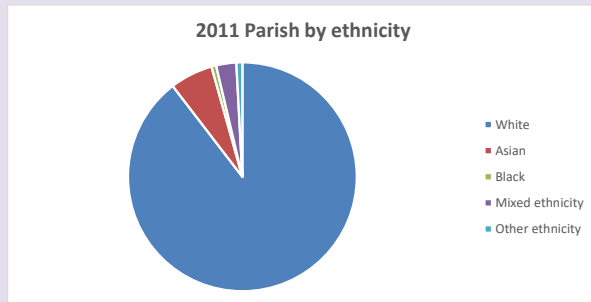

Ethnicity of those in your parish

Thoughts to ponder:

What has surprised you in these tables and charts?

Does your congregation(s) reflect the age and ethnic mix of your parish?

Where are those who have identified as Christians who do not attend your church(es)? Do you have other Christian denomination churches in your parish?

How might this influence your mission plans?

This dashboard contains figures as submitted by churches currently in the parish

Attendance statistics: taken from annual Statistics for Mission returns.

Average weekly attendance: attendance at Sunday and midweek church services & fresh expressions in October;

Every effort has been made to ensure that data are reliable. We would be pleased to be notified of any significant errors or omissions by email to parishreturns@oxford.anglican.org