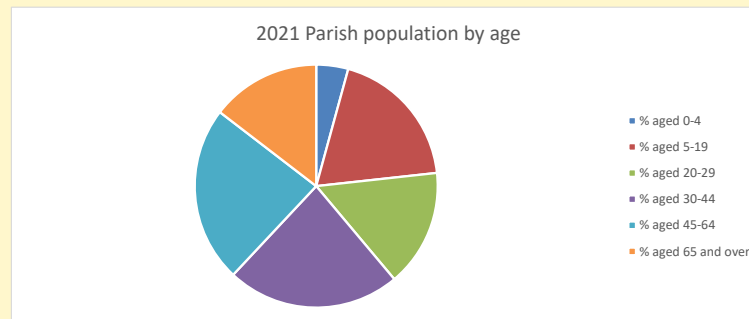

### Children and Young People

In your parish of 5314 people

4.3 % are aged 0-4

5.6 % are aged 5-9

6.2 % are aged 10-14

That is a total of 853 children and young people

In 2023 your child average weekly attendance was 0

NB different age groups: 5-17 in 2011, 5-19 in 2021

Parish code: 270207

Number of churches in parish (2022): 2

For more detailed census & deprivation info: see <http://arcg.is/1RaS4CS>  
<https://www.churchofengland.org/researchandstats>  
 and <http://www2.cuf.org.uk/poverty-england/poverty-map>