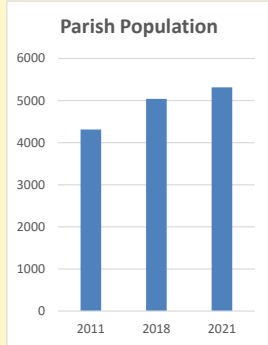

### Children and Young People

In your parish of 5314 people

4.3 % are aged 0-4

5.6 % are aged 5-9

6.2 % are aged 10-14

That is a total of 853 children and young people

In 2023 your child average weekly attendance was 0