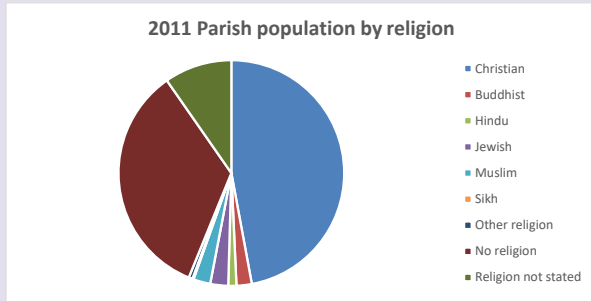

Religion of those in your parish

Your parish population in 2021 was 2260

In 2021 **35.1%** said they are Christian. That is **794 people.** In your parish your average weekly attendance is **422**