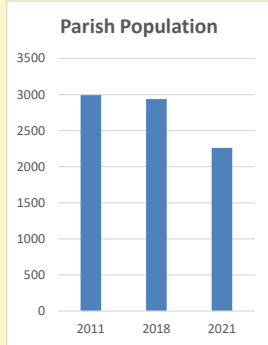

### Children and Young People

In your parish of 2260 people

1.6 % are aged 0-4

2.5 % are aged 5-9

6.8 % are aged 10-14

That is a total of 246 children and young people

In 2023 your child average weekly attendance was 101

NB different age groups: 5-17 in 2011, 5-19 in 2021

Parish code: 270214

Number of churches in parish (2022): 1

For more detailed census & deprivation info: see <http://arcg.is/1RaS4CS>  
<https://www.churchofengland.org/researchandstats>  
 and <http://www2.cuf.org.uk/poverty-england/poverty-map>