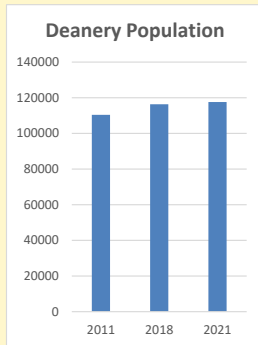

### Children and Young People

In your parish of 2260 people

1.6 % are aged 0-4

2.5 % are aged 5-9

6.8 % are aged 10-14

That is a total of 246 children and young people

In 2023 your child average weekly attendance was 101

NB different age groups: 5-17 in 2011, 5-19 in 2021

Parish code: 270214

Number of churches in parish (2022): 1

For more detailed census & deprivation info: see <http://arcg.is/1RaS4CS>  
<https://www.churchofengland.org/researchandstats>  
 and <http://www2.cuf.org.uk/poverty-england/poverty-map>