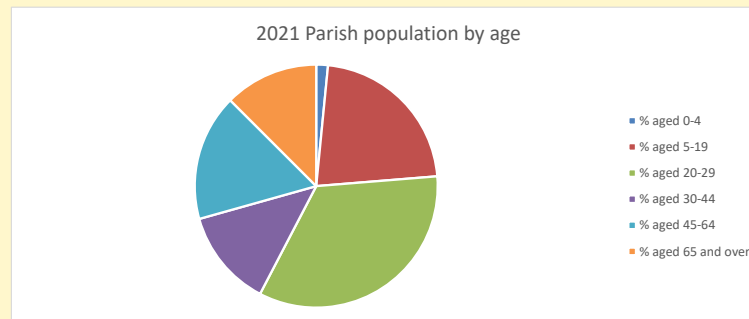

### Children and Young People

In your parish of 2260 people

1.6 % are aged 0-4

2.5 % are aged 5-9

6.8 % are aged 10-14

That is a total of 246 children and young people

In 2023 your child average weekly attendance was 101

NB different age groups: 5-17 in 2011, 5-19 in 2021

Parish code: 270214

Number of churches in parish (2022): 1

For more detailed census & deprivation info: see <http://arcg.is/1RaS4CS>  
<https://www.churchofengland.org/researchandstats>  
 and <http://www2.cuf.org.uk/poverty-england/poverty-map>