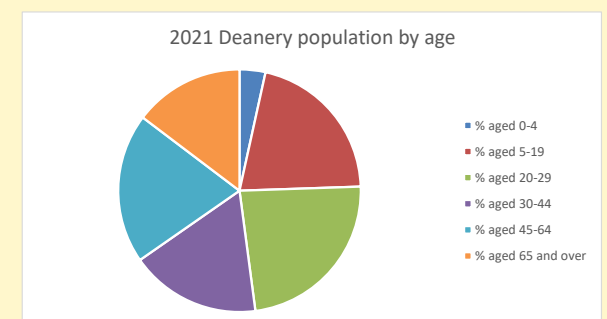

### Children and Young People

In your parish of 2260 people

1.6 % are aged 0-4

2.5 % are aged 5-9

6.8 % are aged 10-14

That is a total of 246 children and young people

In 2023 your child average weekly attendance was 101

NB different age groups: 5-17 in 2011, 5-19 in 2021

Parish code: 270214

Number of churches in parish (2022): 1

For more detailed census & deprivation info: see <http://arcg.is/1RaS4CS>  
<https://www.churchofengland.org/researchandstats>  
 and <http://www2.cuf.org.uk/poverty-england/poverty-map>