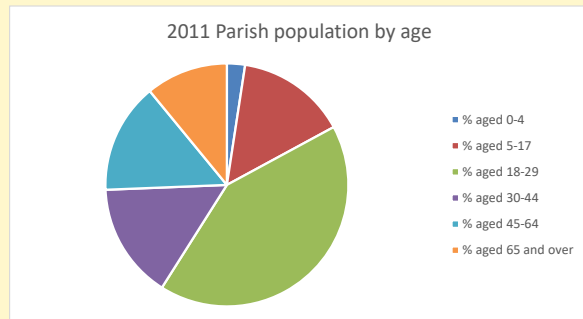

### Children and Young People

In your parish of 2260 people

1.6 % are aged 0-4

2.5 % are aged 5-9

6.8 % are aged 10-14

That is a total of 246 children and young people

In 2023 your child average weekly attendance was 101

NB different age groups: 5-17 in 2011, 5-19 in 2021

Parish code: 270214

Number of churches in parish (2022): 1

For more detailed census & deprivation info: see <http://arcg.is/1RaS4CS>  
<https://www.churchofengland.org/researchandstats>  
 and <http://www2.cuf.org.uk/poverty-england/poverty-map>