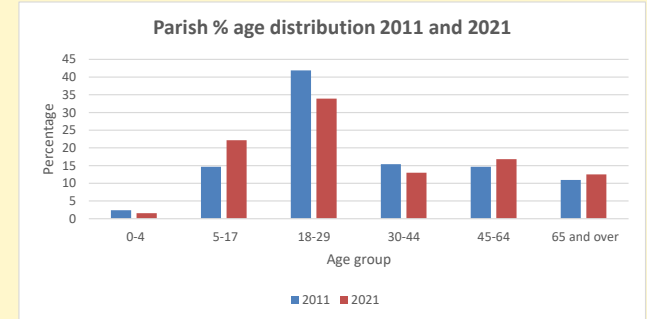

### Children and Young People

In your parish of 2260 people

1.6 % are aged 0-4

2.5 % are aged 5-9

6.8 % are aged 10-14

That is a total of 246 children and young people

In 2023 your child average weekly attendance was 101