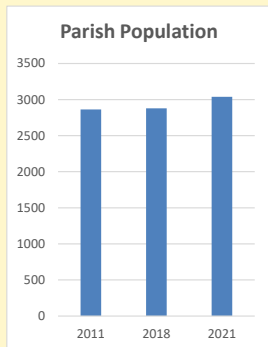

### Children and Young People

In your parish of **3038** people

7.5 % are aged 0-4

4.7 % are aged 5-9

5.0 % are aged 10-14

That is a total of **524** children and young people

In 2023 your child average weekly attendance was **4**

NB different age groups: 5-17 in 2011, 5-19 in 2021

Parish code: 270218

Number of churches in parish (2022): 2

For more detailed census & deprivation info: see <http://arcg.is/1RaS4CS>  
<https://www.churchofengland.org/researchandstats>  
 and <http://www2.cuf.org.uk/poverty-england/poverty-map>