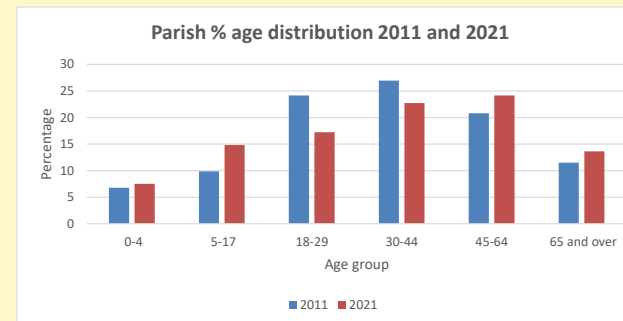

### Children and Young People

In your parish of **3038** people

7.5 % are aged 0-4

4.7 % are aged 5-9

5.0 % are aged 10-14

That is a total of **524** children and young people

In 2023 your child average weekly attendance was **4**