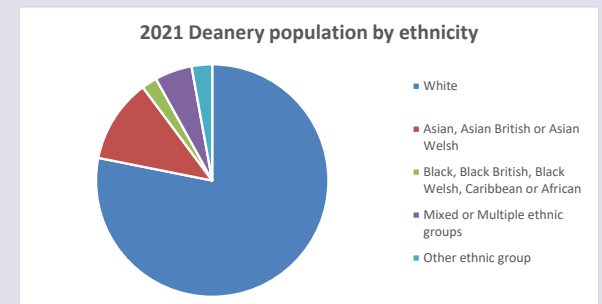

Ethnicity of those in your parish

Thoughts to ponder:

What has surprised you in these tables and charts?

Does your congregation(s) reflect the age and ethnic mix of your parish?

Where are those who have identified as Christians who do not attend your church(es)? Do you have other Christian denomination churches in your parish?

How might this influence your mission plans?

This dashboard contains figures as submitted by churches currently in the parish

Attendance statistics: taken from annual Statistics for Mission returns.

Average weekly attendance: attendance at Sunday and midweek church services & fresh expressions in October;

Every effort has been made to ensure that data are reliable. We would be pleased to be notified of any significant errors or omissions by email to parishreturns@oxford.anglican.org