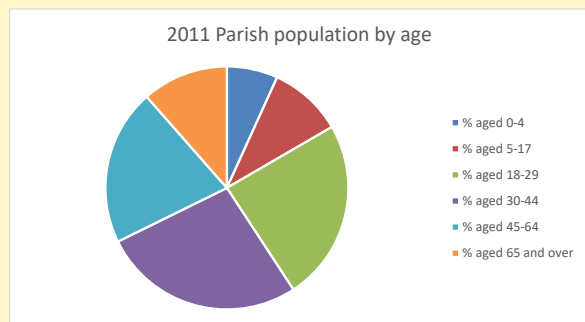

### Children and Young People

In your parish of **3038** people

7.5 % are aged 0-4

4.7 % are aged 5-9

5.0 % are aged 10-14

That is a total of **524** children and young people

In 2023 your child average weekly attendance was **4**

NB different age groups: 5-17 in 2011, 5-19 in 2021

Parish code: 270218

Number of churches in parish (2022): 2

For more detailed census & deprivation info: see <http://arcg.is/1RaS4CS>  
<https://www.churchofengland.org/researchandstats>  
 and <http://www2.cuf.org.uk/poverty-england/poverty-map>