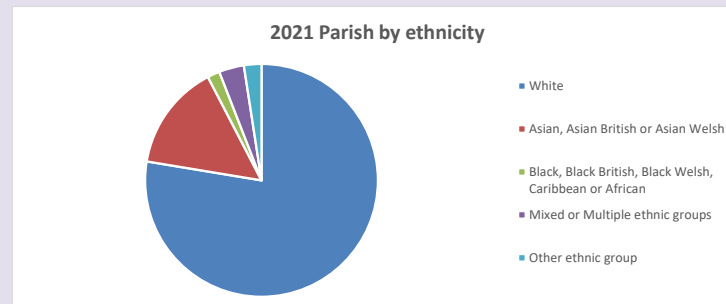

Ethnicity of those in your parish

Thoughts to ponder:

What has surprised you in these tables and charts?

Does your congregation(s) reflect the age and ethnic mix of your parish?

Where are those who have identified as Christians who do not attend your church(es)? Do you have other Christian denomination churches in your parish?

How might this influence your mission plans?

This dashboard contains figures as submitted by churches currently in the parish

Attendance statistics: taken from annual Statistics for Mission returns.

Average weekly attendance: attendance at Sunday and midweek church services & fresh expressions in October;

Every effort has been made to ensure that data are reliable. We would be pleased to be notified of any significant errors or omissions by email to parishreturns@oxford.anglican.org