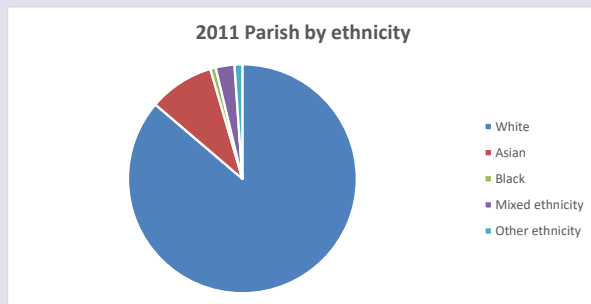

Ethnicity of those in your parish

Thoughts to ponder:

What has surprised you in these tables and charts?

Does your congregation(s) reflect the age and ethnic mix of your parish?

Where are those who have identified as Christians who do not attend your church(es)? Do you have other Christian denomination churches in your parish?

How might this influence your mission plans?

This dashboard contains figures as submitted by churches currently in the parish

Attendance statistics: taken from annual Statistics for Mission returns.

Average weekly attendance: attendance at Sunday and midweek church services & fresh expressions in October;

Every effort has been made to ensure that data are reliable. We would be pleased to be notified of any significant errors or omissions by email to parishreturns@oxford.anglican.org