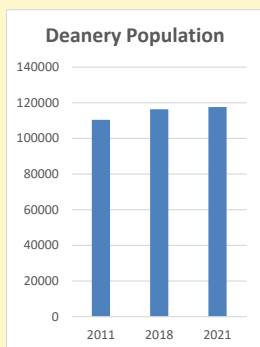

### Children and Young People

In your parish of **3038** people

7.5 % are aged 0-4

4.7 % are aged 5-9

5.0 % are aged 10-14

That is a total of **524** children and young people

In 2023 your child average weekly attendance was **4**

NB different age groups: 5-17 in 2011, 5-19 in 2021

Parish code: 270218

Number of churches in parish (2022): 2

For more detailed census & deprivation info: see <http://arcg.is/1RaS4CS>  
<https://www.churchofengland.org/researchandstats>  
 and <http://www2.cuf.org.uk/poverty-england/poverty-map>