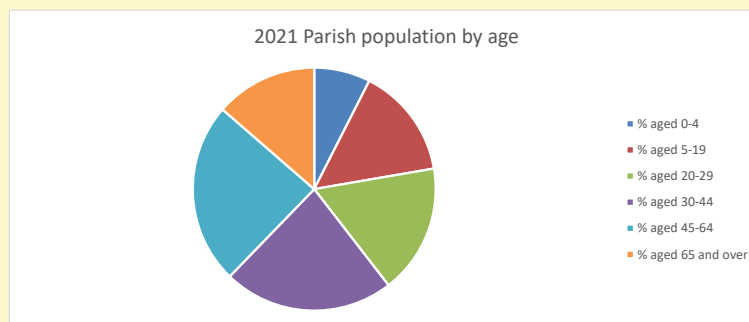

### Children and Young People

In your parish of **3038** people

7.5 % are aged 0-4

4.7 % are aged 5-9

5.0 % are aged 10-14

That is a total of **524** children and young people

In 2023 your child average weekly attendance was **4**

NB different age groups: 5-17 in 2011, 5-19 in 2021

Parish code: 270218

Number of churches in parish (2022): 2

For more detailed census & deprivation info: see <http://arcg.is/1RaS4CS>  
<https://www.churchofengland.org/researchandstats>  
 and <http://www2.cuf.org.uk/poverty-england/poverty-map>