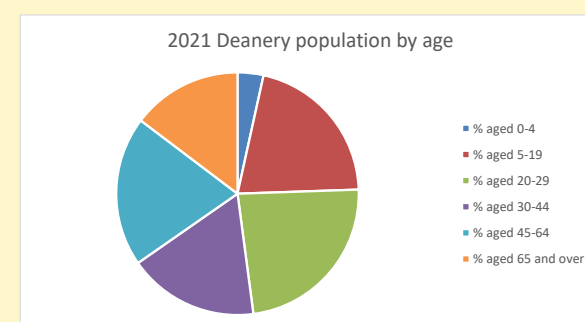

### Children and Young People

In your parish of **3038** people

7.5 % are aged 0-4

4.7 % are aged 5-9

5.0 % are aged 10-14

That is a total of **524** children and young people

In 2023 your child average weekly attendance was **4**