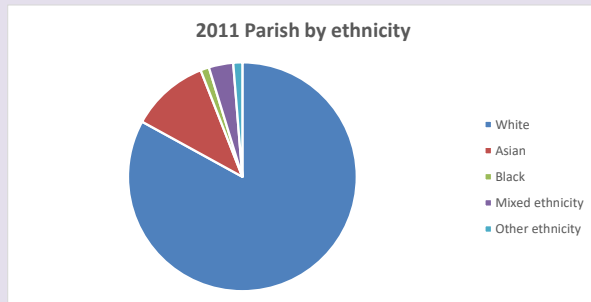

Ethnicity of those in your parish

Thoughts to ponder:

What has surprised you in these tables and charts?

Does your congregation(s) reflect the age and ethnic mix of your parish?

Where are those who have identified as Christians who do not attend your church(es)? Do you have other Christian denomination churches in your parish?

How might this influence your mission plans?

This dashboard contains figures as submitted by churches currently in the parish

Attendance statistics: taken from annual Statistics for Mission returns.

Average weekly attendance: attendance at Sunday and midweek church services & fresh expressions in October;

Every effort has been made to ensure that data are reliable. We would be pleased to be notified of any significant errors or omissions by email to parishreturns@oxford.anglican.org