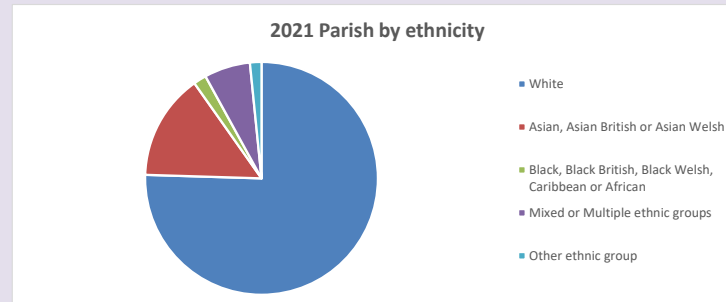

Ethnicity of those in your parish

Thoughts to ponder:

What has surprised you in these tables and charts?

Does your congregation(s) reflect the age and ethnic mix of your parish?

Where are those who have identified as Christians who do not attend your church(es)? Do you have other Christian denomination churches in your parish?

How might this influence your mission plans?

This dashboard contains figures as submitted by churches currently in the parish

Attendance statistics: taken from annual Statistics for Mission returns.

Average weekly attendance: attendance at Sunday and midweek church services & fresh expressions in October;

Every effort has been made to ensure that data are reliable. We would be pleased to be notified of any significant errors or omissions by email to parishreturns@oxford.anglican.org