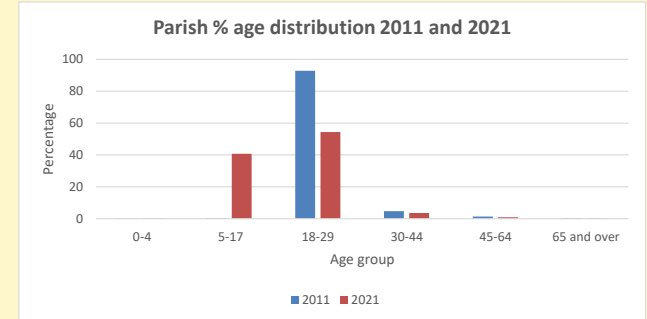

0.2 % are aged 0-4

0.1 % are aged 5-9

0.1 % are aged 10-14

That is a total of **7** children and young people

In 2023 your child average weekly attendance was **9**

NB different age groups: 5-17 in 2011, 5-19 in 2021