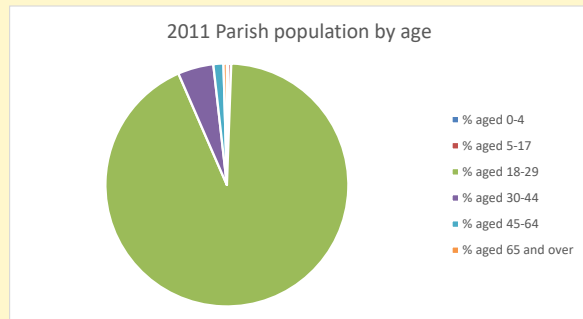

0.2 % are aged 0-4

0.1 % are aged 5-9

0.1 % are aged 10-14

That is a total of **7** children and young people

In 2023 your child average weekly attendance was **9**

NB different age groups: 5-17 in 2011, 5-19 in 2021