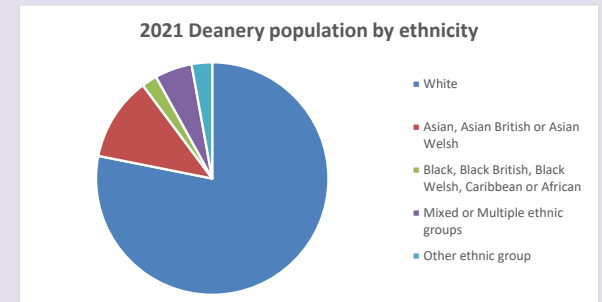

Ethnicity of those in your parish

Thoughts to ponder:

What has surprised you in these tables and charts?

Does your congregation(s) reflect the age and ethnic mix of your parish?

Where are those who have identified as Christians who do not attend your church(es)? Do you have other Christian denomination churches in your parish?

How might this influence your mission plans?

This dashboard contains figures as submitted by churches currently in the parish

Attendance statistics: taken from annual Statistics for Mission returns.

Average weekly attendance: attendance at Sunday and midweek church services & fresh expressions in October;

Every effort has been made to ensure that data are reliable. We would be pleased to be notified of any significant errors or omissions by email to parishreturns@oxford.anglican.org