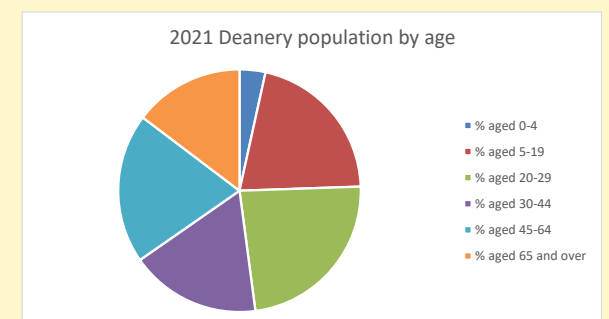

0.2 % are aged 0-4

0.1 % are aged 5-9

0.1 % are aged 10-14

That is a total of **7** children and young people

In 2023 your child average weekly attendance was **9**

NB different age groups: 5-17 in 2011, 5-19 in 2021