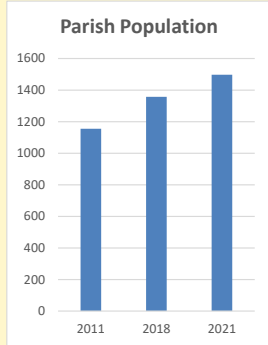

	Parish	Deanery
2011	1,155	110456
2018	1,357	116327
2021	1497	117,603

Deprivation Rank

2021 **8,394**

(1=most deprived parish in the Church of England, 12,307=least deprived)

Children and Young People

In your parish of **1497** people

0.2 % are aged 0-4

0.1 % are aged 5-9

0.1 % are aged 10-14

That is a total of **7** children and young people

In 2023 your child average weekly attendance was **9**

NB different age groups: 5-17 in 2011, 5-19 in 2021