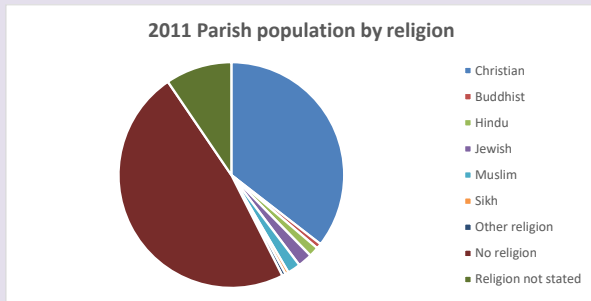

Religion of those in your parish

Your parish population in 2021 was 1497

In 2021 **21.1%** said they are Christian. That is **315 people.** In your parish your average weekly attendance is **129**