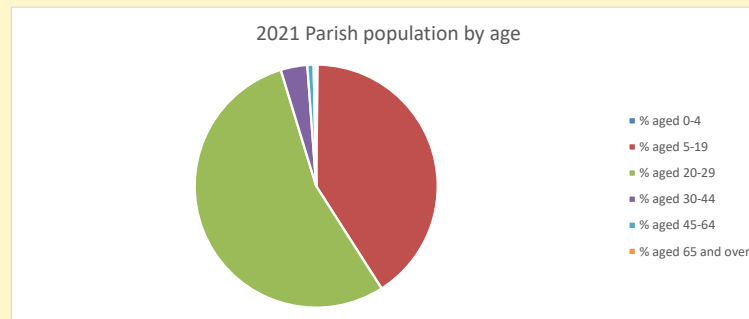

	Parish	Deanery
2011	1,155	110456
2018	1,357	116327
2021	1497	117,603

Deprivation Rank

2021 **8,394**

(1=most deprived parish in the Church of England, 12,307=least deprived)

Children and Young People

In your parish of **1497** people

0.2 % are aged 0-4

0.1 % are aged 5-9

0.1 % are aged 10-14

That is a total of **7** children and young people

In 2023 your child average weekly attendance was **9**

NB different age groups: 5-17 in 2011, 5-19 in 2021