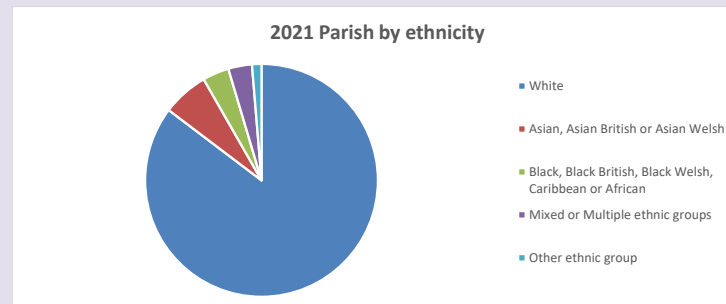

Ethnicity of those in your parish

Thoughts to ponder:

What has surprised you in these tables and charts?

Does your congregation(s) reflect the age and ethnic mix of your parish?

Where are those who have identified as Christians who do not attend your church(es)? Do you have other Christian denomination churches in your parish?

How might this influence your mission plans?

This dashboard contains figures as submitted by churches currently in the parish

Attendance statistics: taken from annual Statistics for Mission returns.

Average weekly attendance: attendance at Sunday and midweek church services & fresh expressions in October;

Every effort has been made to ensure that data are reliable. We would be pleased to be notified of any significant errors or omissions by email to parishreturns@oxford.anglican.org