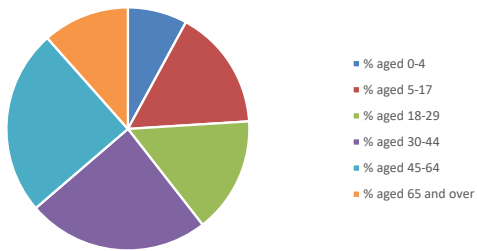

Parish Population

Deanery Population

Parish % age distribution 2011 and 2021

2011 Parish population by age

2021 Parish population by age

NB different age groups: 5-17 in 2011, 5-19 in 2021

2021 Deanery population by age