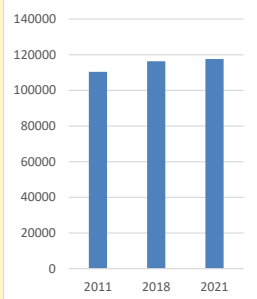

### Children and Young People

In your parish of **32085** people

6.2 % are aged 0-4

7.2 % are aged 5-9

6.7 % are aged 10-14

That is a total of **6452** children and young people

In 2023 your child average weekly attendance was **62**

Parish Population

Deanery Population

Parish % age distribution 2011 and 2021

2011 Parish population by age

2021 Parish population by age

NB different age groups: 5-17 in 2011, 5-19 in 2021

2021 Deanery population by age