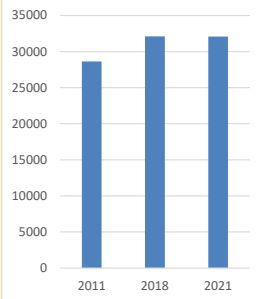

### Children and Young People

In your parish of **32085** people

6.2 % are aged 0-4

7.2 % are aged 5-9

6.7 % are aged 10-14

That is a total of **6452** children and young people

In 2023 your child average weekly attendance was **62**

Parish Population

Deanery Population

Parish % age distribution 2011 and 2021

2011 Parish population by age

2021 Parish population by age

NB different age groups: 5-17 in 2011, 5-19 in 2021

2021 Deanery population by age