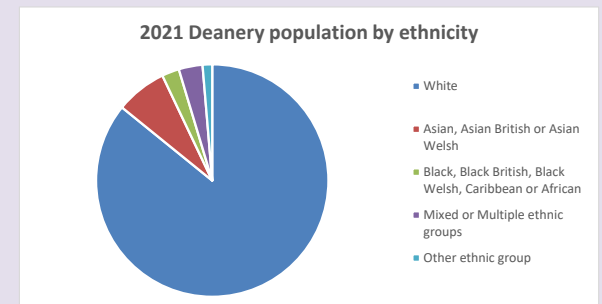

Ethnicity of those in your parish

Thoughts to ponder:

What has surprised you in these tables and charts?

Does your congregation(s) reflect the age and ethnic mix of your parish?

Where are those who have identified as Christians who do not attend your church(es)? Do you have other Christian denomination churches in your parish?

How might this influence your mission plans?

This dashboard contains figures as submitted by churches currently in the parish

Attendance statistics: taken from annual Statistics for Mission returns.

Average weekly attendance: attendance at Sunday and midweek church services & fresh expressions in October;

Every effort has been made to ensure that data are reliable. We would be pleased to be notified of any significant errors or omissions by email to parishreturns@oxford.anglican.org