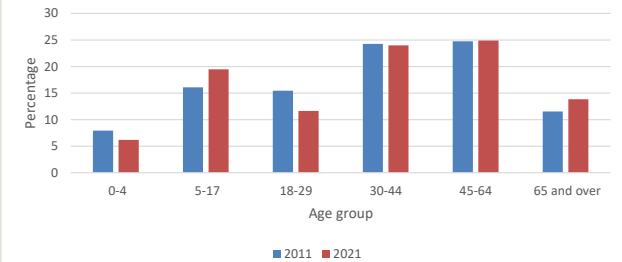

### Children and Young People

In your parish of **32085** people

6.2 % are aged 0-4

7.2 % are aged 5-9

6.7 % are aged 10-14

That is a total of **6452** children and young people

In 2023 your child average weekly attendance was **62**

Parish Population

Deanery Population

Parish % age distribution 2011 and 2021

2011 Parish population by age

2021 Parish population by age

NB different age groups: 5-17 in 2011, 5-19 in 2021

2021 Deanery population by age