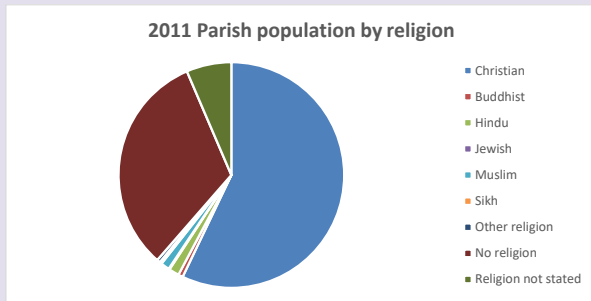

Religion of those in your parish

Your parish population in 2021 was 32085

In 2021 **45.2%** said they are Christian. That is **14487** people. In your parish your average weekly attendance is **211**