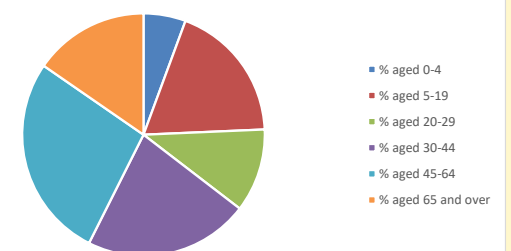

Parish Population

Deanery Population

Parish % age distribution 2011 and 2021

2011 Parish population by age

2021 Parish population by age

NB different age groups: 5-17 in 2011, 5-19 in 2021

2021 Deanery population by age