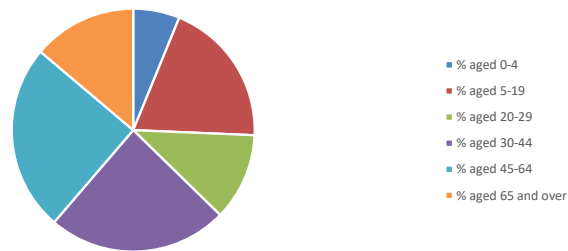

Parish Population

Deanery Population

Parish % age distribution 2011 and 2021

2011 Parish population by age

2021 Parish population by age

NB different age groups: 5-17 in 2011, 5-19 in 2021

2021 Deanery population by age