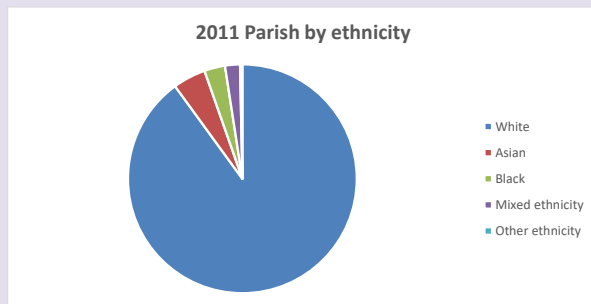

Ethnicity of those in your parish

Thoughts to ponder:

What has surprised you in these tables and charts?

Does your congregation(s) reflect the age and ethnic mix of your parish?

Where are those who have identified as Christians who do not attend your church(es)? Do you have other Christian denomination churches in your parish?

How might this influence your mission plans?

This dashboard contains figures as submitted by churches currently in the parish

Attendance statistics: taken from annual Statistics for Mission returns.

Average weekly attendance: attendance at Sunday and midweek church services & fresh expressions in October;

Every effort has been made to ensure that data are reliable. We would be pleased to be notified of any significant errors or omissions by email to parishreturns@oxford.anglican.org