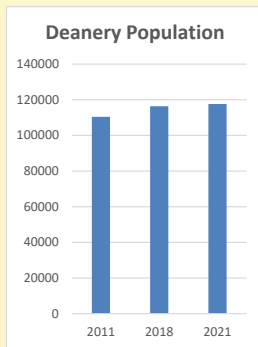

Deprivation Rank

2021 **9,771**

(1=most deprived parish in the Church of England, 12,307=least deprived)

Children and Young People

In your parish of **2229** people

3.8 % are aged 0-4

4.7 % are aged 5-9

13.0 % are aged 10-14

That is a total of **479** children and young people

In 2023 your child average weekly attendance was **3**

NB different age groups: 5-17 in 2011, 5-19 in 2021

Parish code: 270344

Number of churches in parish (2022): 1