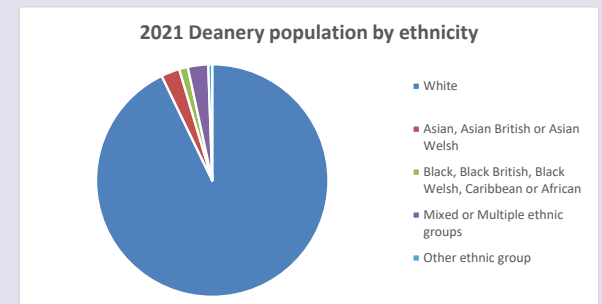

Ethnicity of those in your parish

Thoughts to ponder:

What has surprised you in these tables and charts?

Does your congregation(s) reflect the age and ethnic mix of your parish?

Where are those who have identified as Christians who do not attend your church(es)? Do you have other Christian denomination churches in your parish?

How might this influence your mission plans?

This dashboard contains figures as submitted by churches currently in the parish

Attendance statistics: taken from annual Statistics for Mission returns.

Average weekly attendance: attendance at Sunday and midweek church services & fresh expressions in October;

Every effort has been made to ensure that data are reliable. We would be pleased to be notified of any significant errors or omissions by email to parishreturns@oxford.anglican.org