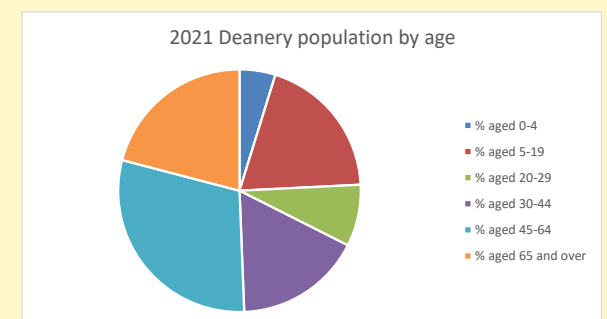

That is a total of **479** children and young people

In 2023 your child average weekly attendance was **3**

NB different age groups: 5-17 in 2011, 5-19 in 2021

Parish code: 270344

Number of churches in parish (2022): 1