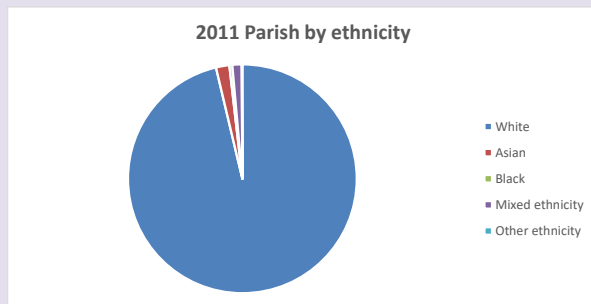

Ethnicity of those in your parish

Thoughts to ponder:

What has surprised you in these tables and charts?

Does your congregation(s) reflect the age and ethnic mix of your parish?

Where are those who have identified as Christians who do not attend your church(es)? Do you have other Christian denomination churches in your parish?

How might this influence your mission plans?

This dashboard contains figures as submitted by churches currently in the parish

Attendance statistics: taken from annual Statistics for Mission returns.

Average weekly attendance: attendance at Sunday and midweek church services & fresh expressions in October;

Every effort has been made to ensure that data are reliable. We would be pleased to be notified of any significant errors or omissions by email to parishreturns@oxford.anglican.org