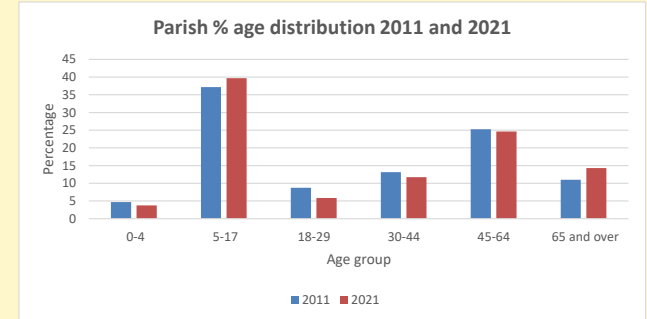

That is a total of **479** children and young people

In 2023 your child average weekly attendance was **3**

NB different age groups: 5-17 in 2011, 5-19 in 2021

Parish code: 270344

Number of churches in parish (2022): 1