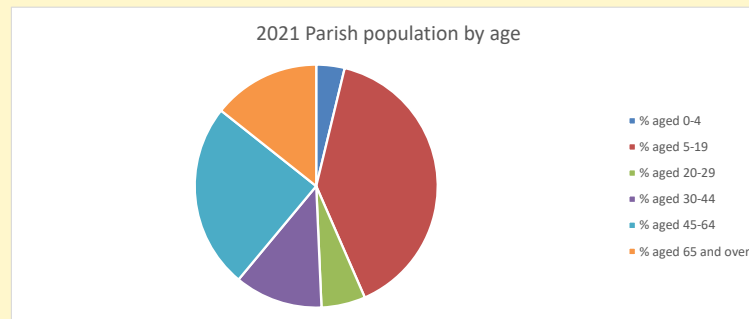

That is a total of **479** children and young people

In 2023 your child average weekly attendance was **3**

NB different age groups: 5-17 in 2011, 5-19 in 2021

Parish code: 270344

Number of churches in parish (2022): 1