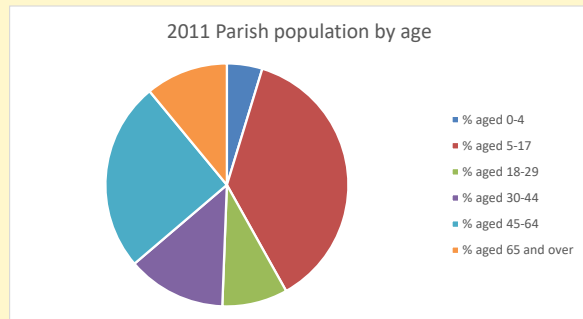

Deprivation Rank

2021 **9,771**

(1=most deprived parish in the Church of England, 12,307=least deprived)

Children and Young People

In your parish of **2229** people

3.8 % are aged 0-4

4.7 % are aged 5-9

13.0 % are aged 10-14

That is a total of **479** children and young people

In 2023 your child average weekly attendance was **3**

NB different age groups: 5-17 in 2011, 5-19 in 2021

Parish code: 270344

Number of churches in parish (2022): 1