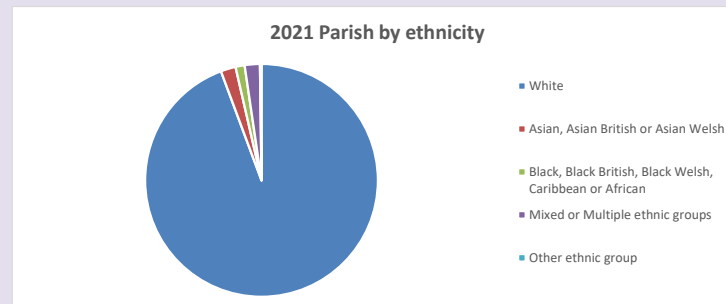

Ethnicity of those in your parish

Thoughts to ponder:

What has surprised you in these tables and charts?

Does your congregation(s) reflect the age and ethnic mix of your parish?

Where are those who have identified as Christians who do not attend your church(es)? Do you have other Christian denomination churches in your parish?

How might this influence your mission plans?

This dashboard contains figures as submitted by churches currently in the parish

Attendance statistics: taken from annual Statistics for Mission returns.

Average weekly attendance: attendance at Sunday and midweek church services & fresh expressions in October;

Every effort has been made to ensure that data are reliable. We would be pleased to be notified of any significant errors or omissions by email to parishreturns@oxford.anglican.org