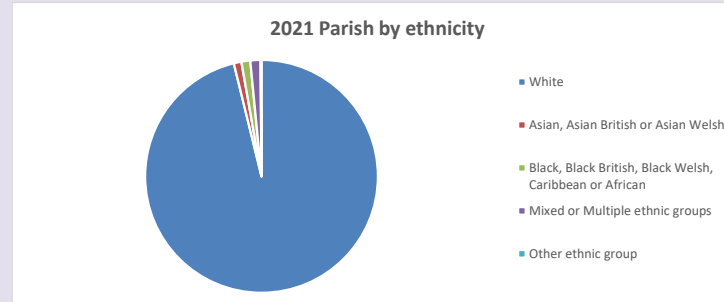

Ethnicity of those in your parish

Thoughts to ponder:

What has surprised you in these tables and charts?

Does your congregation(s) reflect the age and ethnic mix of your parish?

Where are those who have identified as Christians who do not attend your church(es)? Do you have other Christian denomination churches in your parish?

How might this influence your mission plans?

This dashboard contains figures as submitted by churches currently in the parish

Attendance statistics: taken from annual Statistics for Mission returns.

Average weekly attendance: attendance at Sunday and midweek church services & fresh expressions in October;

Every effort has been made to ensure that data are reliable. We would be pleased to be notified of any significant errors or omissions by email to parishreturns@oxford.anglican.org