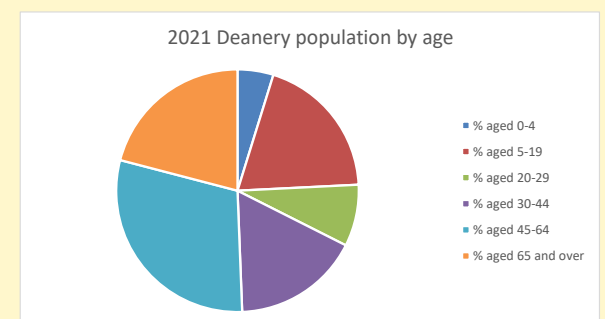

That is a total of 72 children and young people

In 2023 your child average weekly attendance was 1

NB different age groups: 5-17 in 2011, 5-19 in 2021

Parish code: 270347

Number of churches in parish (2022): 1