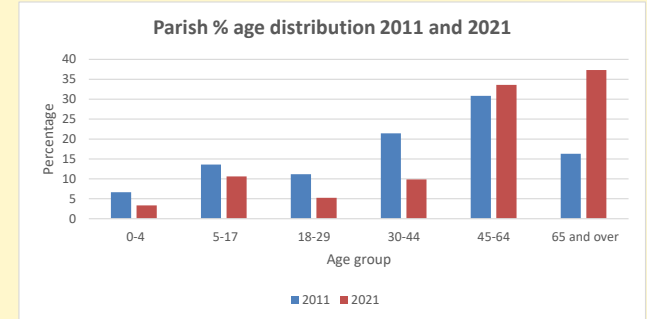

That is a total of 72 children and young people

In 2023 your child average weekly attendance was 1

NB different age groups: 5-17 in 2011, 5-19 in 2021

Parish code: 270347

Number of churches in parish (2022): 1