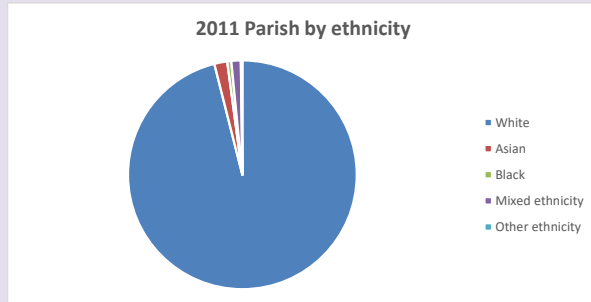

In 2021 56.5% said they are Christian. That is 391 people. In your parish your average weekly attendance is 16

Ethnicity of those in your parish

Thoughts to ponder:

What has surprised you in these tables and charts?