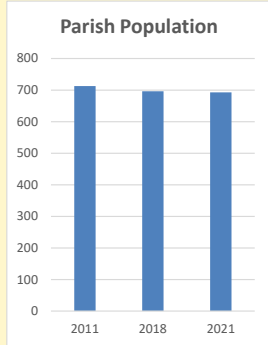

Deprivation Rank

2021 10,093

(1=most deprived parish in the Church of England, 12,307=least deprived)

Children and Young People

In your parish of 693 people

3.3 % are aged 0-4

2.9 % are aged 5-9

4.1 % are aged 10-14

That is a total of 72 children and young people

In 2023 your child average weekly attendance was 1

NB different age groups: 5-17 in 2011, 5-19 in 2021

Parish code: 270347

Number of churches in parish (2022): 1