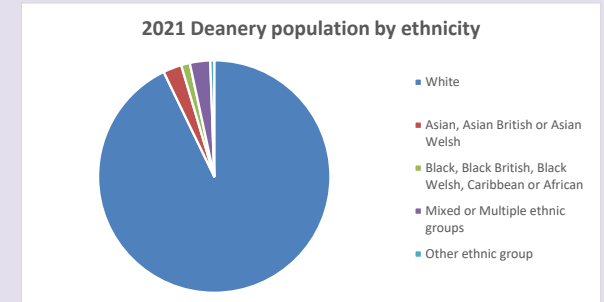

Ethnicity of those in your parish

Thoughts to ponder:

What has surprised you in these tables and charts?

Does your congregation(s) reflect the age and ethnic mix of your parish?

Where are those who have identified as Christians who do not attend your church(es)? Do you have other Christian denomination churches in your parish?

How might this influence your mission plans?

This dashboard contains figures as submitted by churches currently in the parish

Attendance statistics: taken from annual Statistics for Mission returns.

Average weekly attendance: attendance at Sunday and midweek church services & fresh expressions in October;

Every effort has been made to ensure that data are reliable. We would be pleased to be notified of any significant errors or omissions by email to parishreturns@oxford.anglican.org