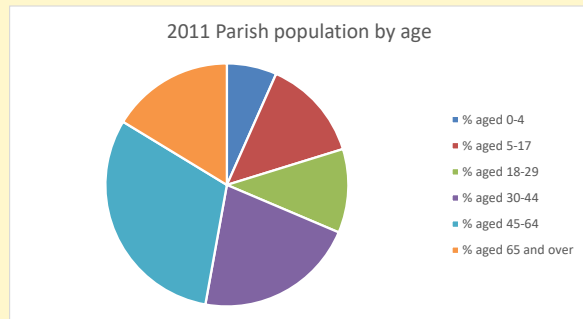

Deprivation Rank

2021 10,093

(1=most deprived parish in the Church of England, 12,307=least deprived)

Children and Young People

In your parish of 693 people

3.3 % are aged 0-4

2.9 % are aged 5-9

4.1 % are aged 10-14

That is a total of 72 children and young people

In 2023 your child average weekly attendance was 1

NB different age groups: 5-17 in 2011, 5-19 in 2021

Parish code: 270347

Number of churches in parish (2022): 1