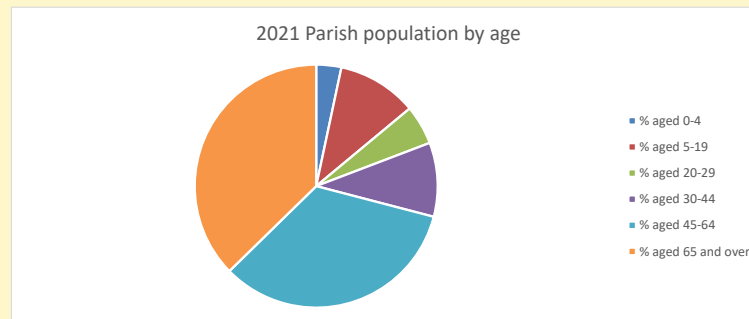

That is a total of 72 children and young people

In 2023 your child average weekly attendance was 1

NB different age groups: 5-17 in 2011, 5-19 in 2021

Parish code: 270347

Number of churches in parish (2022): 1