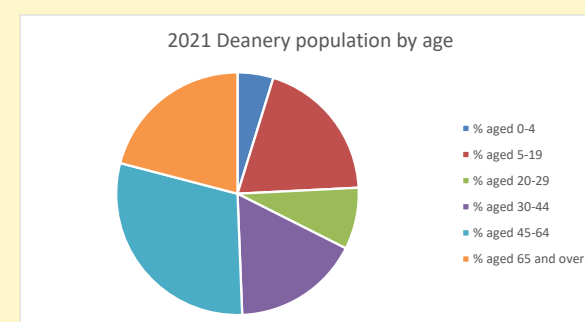

5.2 % are aged 0-4

6.5 % are aged 5-9

7.4 % are aged 10-14

That is a total of **425** children and young people

In 2023 your child average weekly attendance was **4**

NB different age groups: 5-17 in 2011, 5-19 in 2021