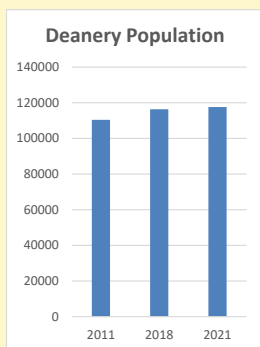

	Parish	Deanery
2011	1,962	110456
2018	1,971	116327
2021	2215	117,603

Deprivation Rank

2021 **8,420**

(1=most deprived parish in the Church of England, 12,307=least deprived)

Children and Young People

In your parish of **2215** people

5.2 % are aged 0-4

6.5 % are aged 5-9

7.4 % are aged 10-14

That is a total of **425** children and young people

In 2023 your child average weekly attendance was **4**

NB different age groups: 5-17 in 2011, 5-19 in 2021