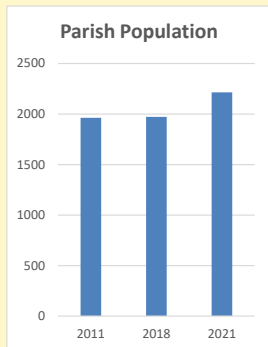

	Parish	Deanery
2011	1,962	110456
2018	1,971	116327
2021	2215	117,603

Deprivation Rank

2021 **8,420**

(1=most deprived parish in the Church of England, 12,307=least deprived)

Children and Young People

In your parish of **2215** people

5.2 % are aged 0-4

6.5 % are aged 5-9

7.4 % are aged 10-14

That is a total of **425** children and young people

In 2023 your child average weekly attendance was **4**

NB different age groups: 5-17 in 2011, 5-19 in 2021