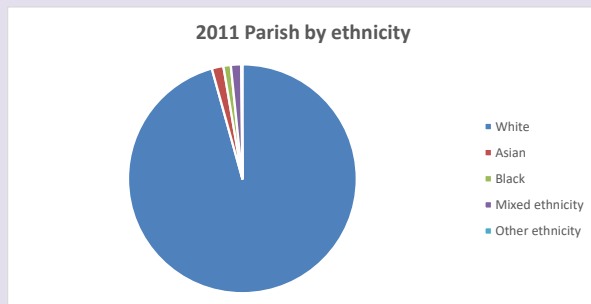

Ethnicity of those in your parish

Thoughts to ponder:

What has surprised you in these tables and charts?

Does your congregation(s) reflect the age and ethnic mix of your parish?

Where are those who have identified as Christians who do not attend your church(es)? Do you have other Christian denomination churches in your parish?

How might this influence your mission plans?

This dashboard contains figures as submitted by churches currently in the parish

Attendance statistics: taken from annual Statistics for Mission returns.

Average weekly attendance: attendance at Sunday and midweek church services & fresh expressions in October;

Every effort has been made to ensure that data are reliable. We would be pleased to be notified of any significant errors or omissions by email to parishreturns@oxford.anglican.org