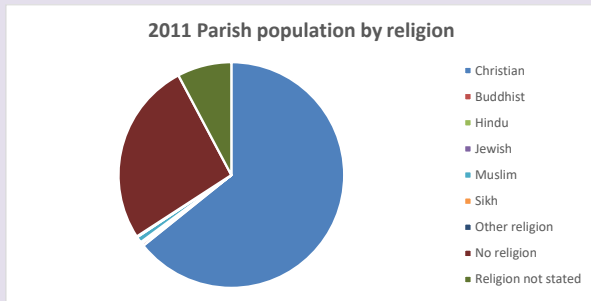

Religion of those in your parish

Your parish population in 2021 was 2215

In 2021 47.4% said they are Christian. That is 1050 people. In your parish your average weekly attendance is 47