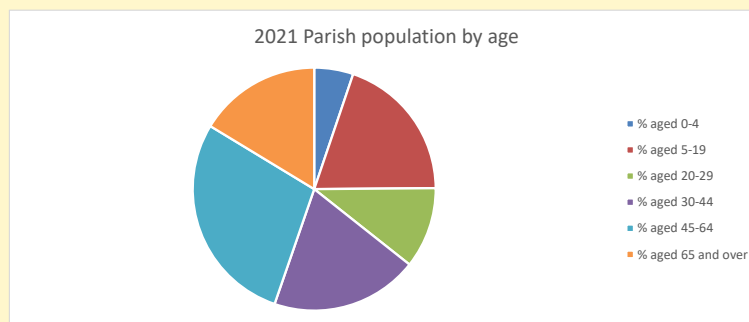

5.2 % are aged 0-4

6.5 % are aged 5-9

7.4 % are aged 10-14

That is a total of **425** children and young people

In 2023 your child average weekly attendance was **4**

NB different age groups: 5-17 in 2011, 5-19 in 2021