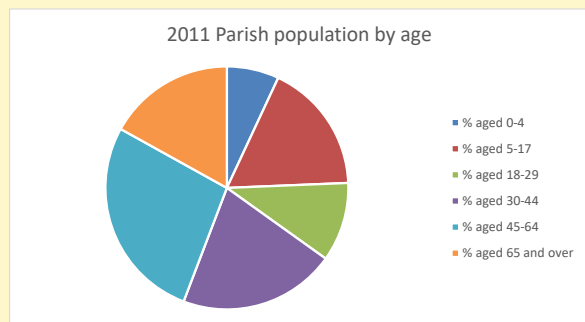

5.2 % are aged 0-4

6.5 % are aged 5-9

7.4 % are aged 10-14

That is a total of **425** children and young people

In 2023 your child average weekly attendance was **4**

NB different age groups: 5-17 in 2011, 5-19 in 2021