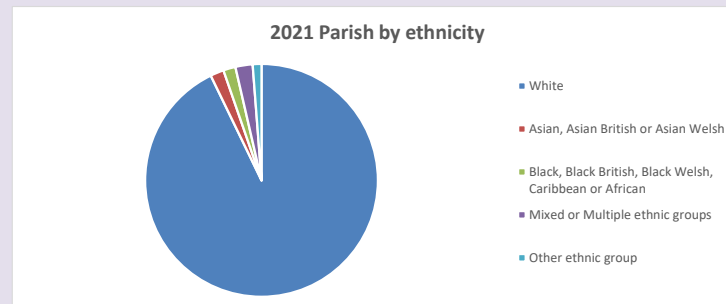

Ethnicity of those in your parish

Thoughts to ponder:

What has surprised you in these tables and charts?

Does your congregation(s) reflect the age and ethnic mix of your parish?

Where are those who have identified as Christians who do not attend your church(es)? Do you have other Christian denomination churches in your parish?

How might this influence your mission plans?

This dashboard contains figures as submitted by churches currently in the parish

Attendance statistics: taken from annual Statistics for Mission returns.

Average weekly attendance: attendance at Sunday and midweek church services & fresh expressions in October;

Every effort has been made to ensure that data are reliable. We would be pleased to be notified of any significant errors or omissions by email to parishreturns@oxford.anglican.org