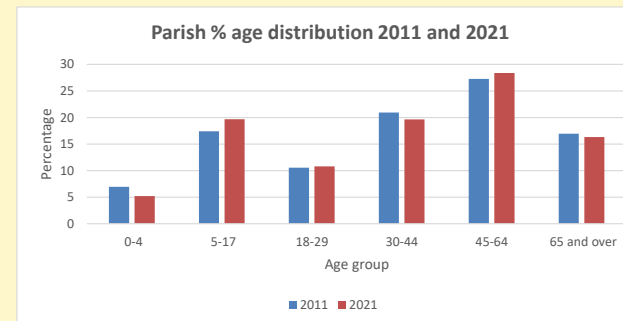

5.2 % are aged 0-4

6.5 % are aged 5-9

7.4 % are aged 10-14

That is a total of **425** children and young people

In 2023 your child average weekly attendance was **4**

NB different age groups: 5-17 in 2011, 5-19 in 2021