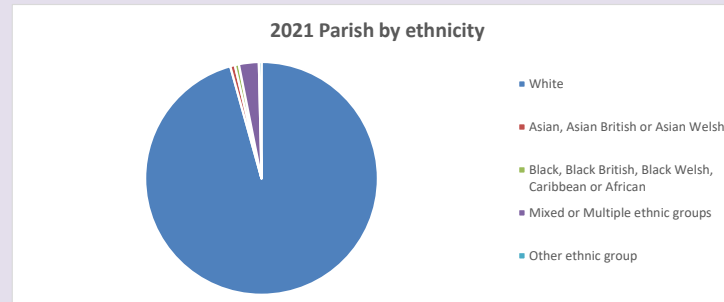

Ethnicity of those in your parish

Thoughts to ponder:

What has surprised you in these tables and charts?

Does your congregation(s) reflect the age and ethnic mix of your parish?

Where are those who have identified as Christians who do not attend your church(es)? Do you have other Christian denomination churches in your parish?

How might this influence your mission plans?

This dashboard contains figures as submitted by churches currently in the parish

Attendance statistics: taken from annual Statistics for Mission returns.

Average weekly attendance: attendance at Sunday and midweek church services & fresh expressions in October;

Every effort has been made to ensure that data are reliable. We would be pleased to be notified of any significant errors or omissions by email to parishreturns@oxford.anglican.org