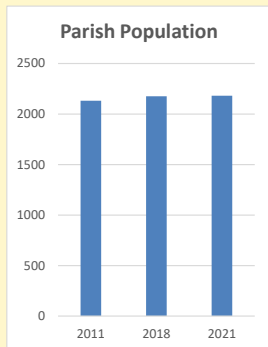

Census Dashboard for the parish of Bucklebury in the Deanery of BRADFIELD

Parish population, Census and deprivation summary

Population of parish and deanery

2011, 2018 and 2021

	Parish	Deanery
2011	2,132	110456
2018	2,175	116327
2021	2182	117,603

Deprivation Rank

2021 **10,878**

(1=most deprived parish in the Church of England, 12,307=least deprived)

Children and Young People

In your parish of **2182** people

4.3 % are aged 0-4

6.0 % are aged 5-9

6.9 % are aged 10-14

That is a total of **375** children and young people

In 2023 your child average weekly attendance was **8**

NB different age groups: 5-17 in 2011, 5-19 in 2021

Parish code: 270398

Number of churches in parish (2022): 3

For more detailed census & deprivation info: see <http://arcg.is/1RaS4CS>

<https://www.churchofengland.org/researchandstats>

and <http://www2.cuf.org.uk/poverty-england/poverty-map>

287

Produced by Diocese of Oxford April 2024

Census data: taken from the 2011 and 2021 national Census and the 2018 population update.

The above statistics have been mapped onto parish boundaries so are approximations.

For more information, see:

<https://www.churchofengland.org/researchandstats>