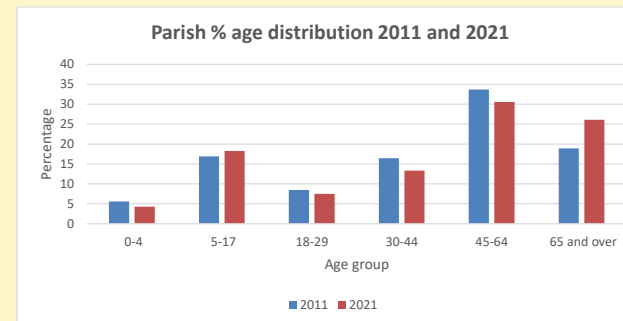

Census Dashboard for the parish of Bucklebury in the Deanery of BRADFIELD

Parish population, Census and deprivation summary

Population of parish and deanery

2011, 2018 and 2021

	Parish	Deanery
2011	2,132	110456
2018	2,175	116327
2021	2182	117,603

Deprivation Rank

2021 **10,878**

(1=most deprived parish in the Church of England, 12,307=least deprived)

Children and Young People

In your parish of **2182** people

4.3 % are aged 0-4

6.0 % are aged 5-9

6.9 % are aged 10-14

That is a total of **375** children and young people

In 2023 your child average weekly attendance was **8**

NB different age groups: 5-17 in 2011, 5-19 in 2021

Parish code: 270398

Number of churches in parish (2022): 3

For more detailed census & deprivation info: see <http://arcg.is/1RaS4CS>

<https://www.churchofengland.org/researchandstats>

and <http://www2.cuf.org.uk/poverty-england/poverty-map>

287

Produced by Diocese of Oxford April 2024

Census data: taken from the 2011 and 2021 national Census and the 2018 population update.

The above statistics have been mapped onto parish boundaries so are approximations.

For more information, see:

<https://www.churchofengland.org/researchandstats>