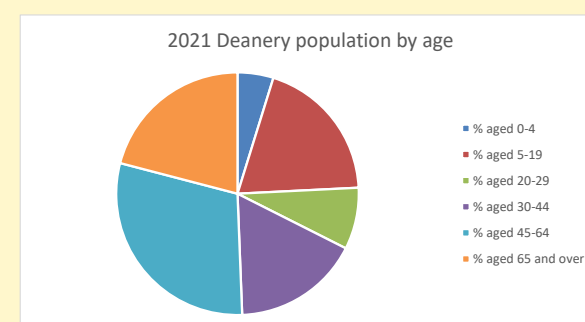

Census Dashboard for the parish of Bucklebury in the Deanery of BRADFIELD

Parish population, Census and deprivation summary

Population of parish and deanery

2011, 2018 and 2021

	Parish	Deanery
2011	2,132	110456
2018	2,175	116327
2021	2182	117,603

Deprivation Rank

2021 **10,878**

(1=most deprived parish in the Church of England, 12,307=least deprived)

Children and Young People

In your parish of **2182** people

4.3 % are aged 0-4

6.0 % are aged 5-9

6.9 % are aged 10-14

That is a total of **375** children and young people

In 2023 your child average weekly attendance was **8**

NB different age groups: 5-17 in 2011, 5-19 in 2021

Parish code: 270398

Number of churches in parish (2022): 3

For more detailed census & deprivation info: see <http://arcg.is/1RaS4CS>

<https://www.churchofengland.org/researchandstats>

and <http://www2.cuf.org.uk/poverty-england/poverty-map>

287

Produced by Diocese of Oxford April 2024

Census data: taken from the 2011 and 2021 national Census and the 2018 population update.

The above statistics have been mapped onto parish boundaries so are approximations.

For more information, see:

<https://www.churchofengland.org/researchandstats>