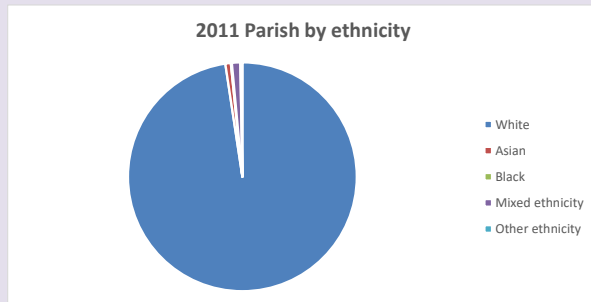

Ethnicity of those in your parish

Thoughts to ponder:

What has surprised you in these tables and charts?

Does your congregation(s) reflect the age and ethnic mix of your parish?

Where are those who have identified as Christians who do not attend your church(es)? Do you have other Christian denomination churches in your parish?

How might this influence your mission plans?

This dashboard contains figures as submitted by churches currently in the parish

Attendance statistics: taken from annual Statistics for Mission returns.

Average weekly attendance: attendance at Sunday and midweek church services & fresh expressions in October;

Every effort has been made to ensure that data are reliable. We would be pleased to be notified of any significant errors or omissions by email to parishreturns@oxford.anglican.org