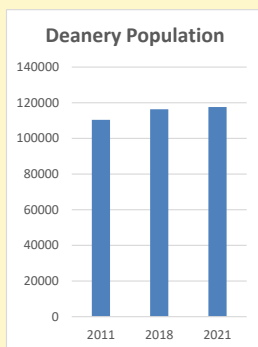

Census Dashboard for the parish of Bucklebury in the Deanery of BRADFIELD

Parish population, Census and deprivation summary

Population of parish and deanery

2011, 2018 and 2021

	Parish	Deanery
2011	2,132	110456
2018	2,175	116327
2021	2182	117,603

Deprivation Rank

2021 **10,878**

(1=most deprived parish in the Church of England, 12,307=least deprived)

Children and Young People

In your parish of **2182** people

4.3 % are aged 0-4

6.0 % are aged 5-9

6.9 % are aged 10-14

That is a total of **375** children and young people

In 2023 your child average weekly attendance was **8**

NB different age groups: 5-17 in 2011, 5-19 in 2021

Parish code: 270398

Number of churches in parish (2022): 3

For more detailed census & deprivation info: see <http://arcg.is/1RaS4CS>

<https://www.churchofengland.org/researchandstats>

and <http://www2.cuf.org.uk/poverty-england/poverty-map>

287

Produced by Diocese of Oxford April 2024

Census data: taken from the 2011 and 2021 national Census and the 2018 population update.

The above statistics have been mapped onto parish boundaries so are approximations.

For more information, see:

<https://www.churchofengland.org/researchandstats>