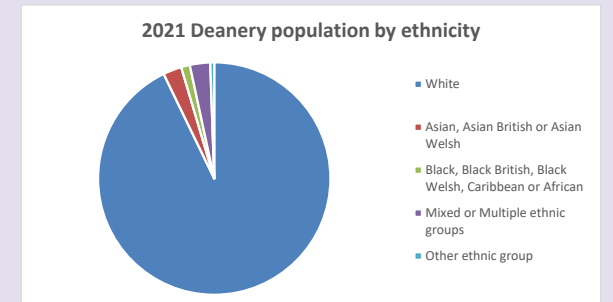

Ethnicity of those in your parish

Thoughts to ponder:

What has surprised you in these tables and charts?

Does your congregation(s) reflect the age and ethnic mix of your parish?

Where are those who have identified as Christians who do not attend your church(es)? Do you have other Christian denomination churches in your parish?

How might this influence your mission plans?

This dashboard contains figures as submitted by churches currently in the parish

Attendance statistics: taken from annual Statistics for Mission returns.

Average weekly attendance: attendance at Sunday and midweek church services & fresh expressions in October;

Every effort has been made to ensure that data are reliable. We would be pleased to be notified of any significant errors or omissions by email to parishreturns@oxford.anglican.org