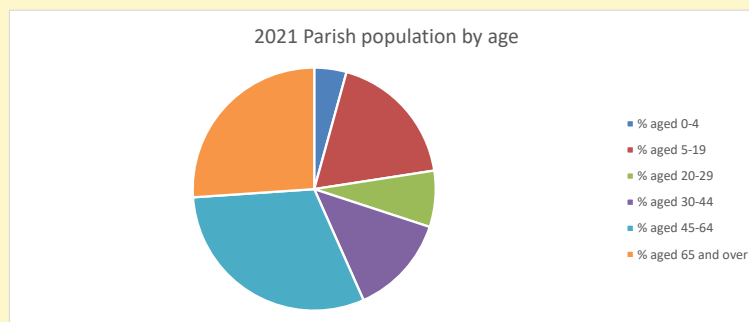

Census Dashboard for the parish of Bucklebury in the Deanery of BRADFIELD

Parish population, Census and deprivation summary

Population of parish and deanery

2011, 2018 and 2021

	Parish	Deanery
2011	2,132	110456
2018	2,175	116327
2021	2182	117,603

Deprivation Rank

2021 **10,878**

(1=most deprived parish in the Church of England, 12,307=least deprived)

Children and Young People

In your parish of **2182** people

4.3 % are aged 0-4

6.0 % are aged 5-9

6.9 % are aged 10-14

That is a total of **375** children and young people

In 2023 your child average weekly attendance was **8**

NB different age groups: 5-17 in 2011, 5-19 in 2021

Parish code: 270398

Number of churches in parish (2022): 3

For more detailed census & deprivation info: see <http://arcg.is/1RaS4CS>

<https://www.churchofengland.org/researchandstats>

and <http://www2.cuf.org.uk/poverty-england/poverty-map>

287

Produced by Diocese of Oxford April 2024

Census data: taken from the 2011 and 2021 national Census and the 2018 population update.

The above statistics have been mapped onto parish boundaries so are approximations.

For more information, see:

<https://www.churchofengland.org/researchandstats>