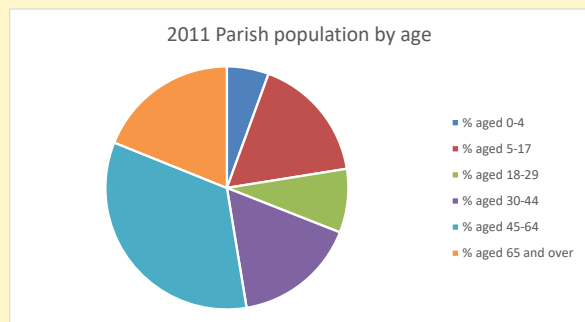

Census Dashboard for the parish of Bucklebury in the Deanery of BRADFIELD

Parish population, Census and deprivation summary

Population of parish and deanery

2011, 2018 and 2021

	Parish	Deanery
2011	2,132	110456
2018	2,175	116327
2021	2182	117,603

Deprivation Rank

2021 **10,878**

(1=most deprived parish in the Church of England, 12,307=least deprived)

Children and Young People

In your parish of **2182** people

4.3 % are aged 0-4

6.0 % are aged 5-9

6.9 % are aged 10-14

That is a total of **375** children and young people

In 2023 your child average weekly attendance was **8**

NB different age groups: 5-17 in 2011, 5-19 in 2021

Parish code: 270398

Number of churches in parish (2022): 3

For more detailed census & deprivation info: see <http://arcg.is/1RaS4CS>

<https://www.churchofengland.org/researchandstats>

and <http://www2.cuf.org.uk/poverty-england/poverty-map>

287

Produced by Diocese of Oxford April 2024

Census data: taken from the 2011 and 2021 national Census and the 2018 population update.

The above statistics have been mapped onto parish boundaries so are approximations.

For more information, see:

<https://www.churchofengland.org/researchandstats>