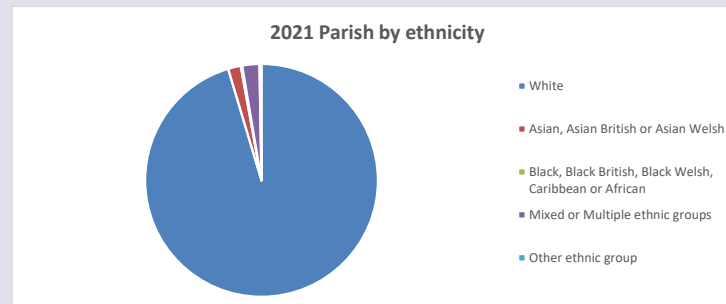

Ethnicity of those in your parish

Thoughts to ponder:

What has surprised you in these tables and charts?

Does your congregation(s) reflect the age and ethnic mix of your parish?

Where are those who have identified as Christians who do not attend your church(es)? Do you have other Christian denomination churches in your parish?

How might this influence your mission plans?

This dashboard contains figures as submitted by churches currently in the parish

Attendance statistics: taken from annual Statistics for Mission returns.

Average weekly attendance: attendance at Sunday and midweek church services & fresh expressions in October;

Every effort has been made to ensure that data are reliable. We would be pleased to be notified of any significant errors or omissions by email to parishreturns@oxford.anglican.org