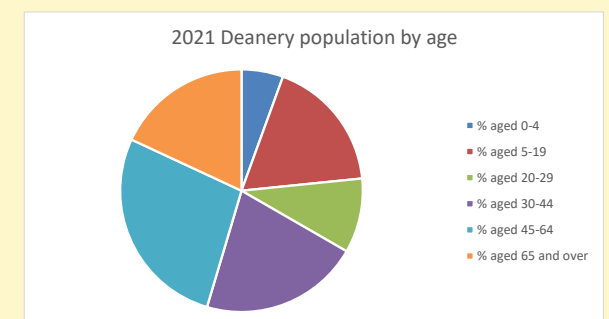

That is a total of 229 children and young people

In 2023 your child average weekly attendance was 8

NB different age groups: 5-17 in 2011, 5-19 in 2021

Parish code: 270375

Number of churches in parish (2022): 1