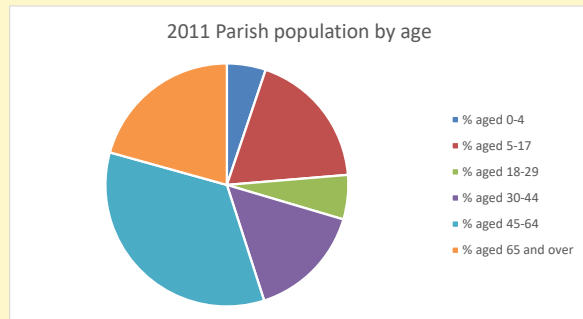

Deprivation Rank

2021 12,091

(1=most deprived parish in the Church of England, 12,307=least deprived)

Children and Young People

In your parish of 1423 people

3.2 % are aged 0-4

5.8 % are aged 5-9

7.1 % are aged 10-14

That is a total of 229 children and young people

In 2023 your child average weekly attendance was 8

NB different age groups: 5-17 in 2011, 5-19 in 2021

Parish code: 270375

Number of churches in parish (2022): 1