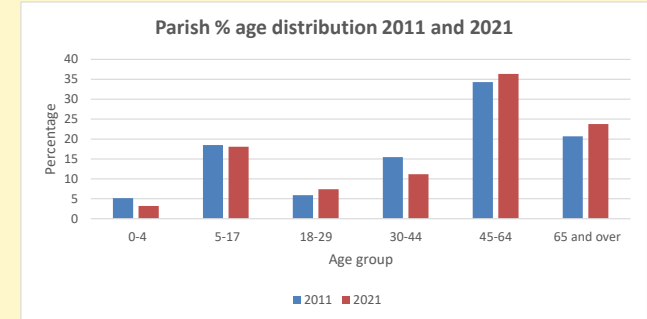

That is a total of 229 children and young people

In 2023 your child average weekly attendance was 8

NB different age groups: 5-17 in 2011, 5-19 in 2021

Parish code: 270375

Number of churches in parish (2022): 1