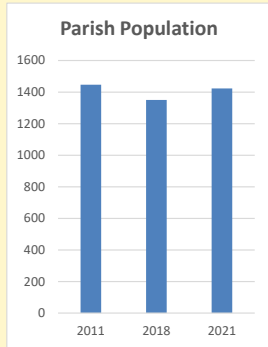

Deprivation Rank

2021 12,091

(1=most deprived parish in the Church of England, 12,307=least deprived)

Children and Young People

In your parish of 1423 people

3.2 % are aged 0-4

5.8 % are aged 5-9

7.1 % are aged 10-14

That is a total of 229 children and young people

In 2023 your child average weekly attendance was 8

NB different age groups: 5-17 in 2011, 5-19 in 2021

Parish code: 270375

Number of churches in parish (2022): 1