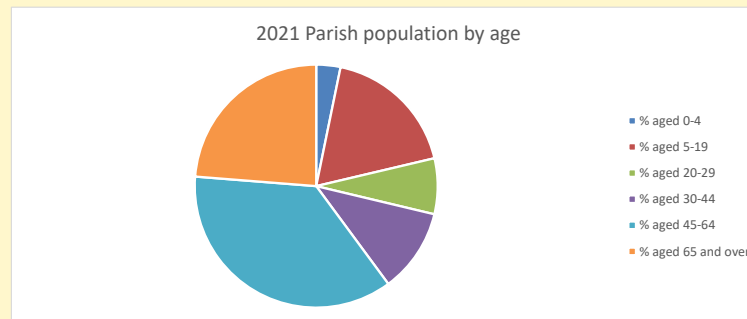

That is a total of 229 children and young people

In 2023 your child average weekly attendance was 8

NB different age groups: 5-17 in 2011, 5-19 in 2021

Parish code: 270375

Number of churches in parish (2022): 1