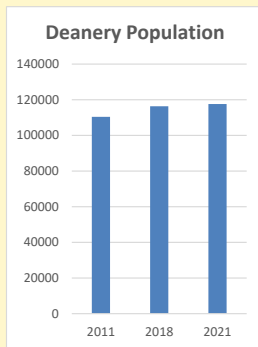

Deprivation Rank

2021 12,091

(1=most deprived parish in the Church of England, 12,307=least deprived)

Children and Young People

In your parish of 1423 people

3.2 % are aged 0-4

5.8 % are aged 5-9

7.1 % are aged 10-14

That is a total of 229 children and young people

In 2023 your child average weekly attendance was 8

NB different age groups: 5-17 in 2011, 5-19 in 2021

Parish code: 270375

Number of churches in parish (2022): 1