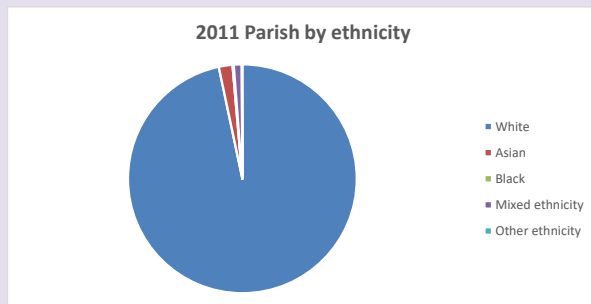

Ethnicity of those in your parish

Thoughts to ponder:

What has surprised you in these tables and charts?

Does your congregation(s) reflect the age and ethnic mix of your parish?

Where are those who have identified as Christians who do not attend your church(es)? Do you have other Christian denomination churches in your parish?

How might this influence your mission plans?

This dashboard contains figures as submitted by churches currently in the parish

Attendance statistics: taken from annual Statistics for Mission returns.

Average weekly attendance: attendance at Sunday and midweek church services & fresh expressions in October;

Every effort has been made to ensure that data are reliable. We would be pleased to be notified of any significant errors or omissions by email to parishreturns@oxford.anglican.org