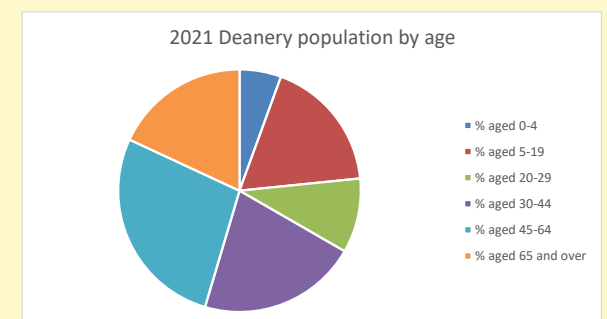

That is a total of **192** children and young people

In 2023 your child average weekly attendance was **6**

NB different age groups: 5-17 in 2011, 5-19 in 2021

Parish code: 270387

Number of churches in parish (2022): 1