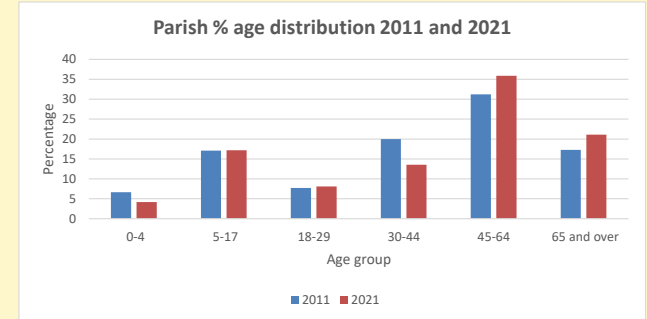

That is a total of **192** children and young people

In 2023 your child average weekly attendance was **6**

NB different age groups: 5-17 in 2011, 5-19 in 2021

Parish code: 270387

Number of churches in parish (2022): 1