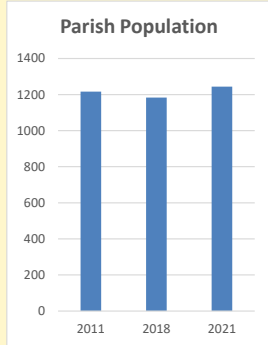

Deprivation Rank

2021 **8,886**

(1=most deprived parish in the Church of England, 12,307=least deprived)

Children and Young People

In your parish of **1244** people

4.2 % are aged 0-4

5.5 % are aged 5-9

5.8 % are aged 10-14

That is a total of **192** children and young people

In 2023 your child average weekly attendance was **6**

NB different age groups: 5-17 in 2011, 5-19 in 2021

Parish code: 270387

Number of churches in parish (2022): 1