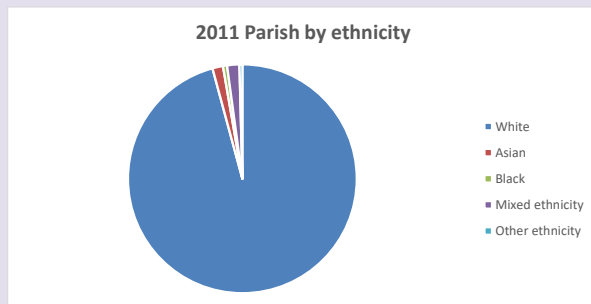

In 2021 62.0% said they are Christian. That is 771 people. In your parish your average weekly attendance is 56

Ethnicity of those in your parish

Thoughts to ponder:

What has surprised you in these tables and charts?