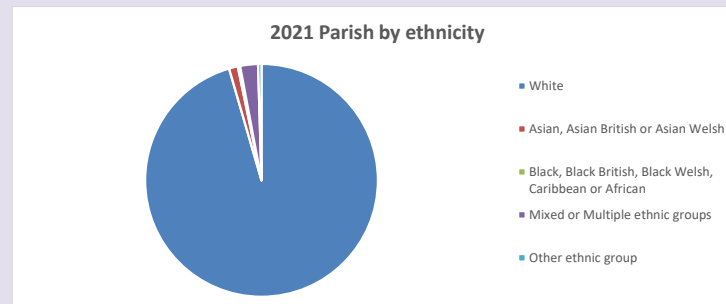

Ethnicity of those in your parish

Thoughts to ponder:

What has surprised you in these tables and charts?

Does your congregation(s) reflect the age and ethnic mix of your parish?

Where are those who have identified as Christians who do not attend your church(es)? Do you have other Christian denomination churches in your parish?

How might this influence your mission plans?

This dashboard contains figures as submitted by churches currently in the parish

Attendance statistics: taken from annual Statistics for Mission returns.

Average weekly attendance: attendance at Sunday and midweek church services & fresh expressions in October;

Every effort has been made to ensure that data are reliable. We would be pleased to be notified of any significant errors or omissions by email to parishreturns@oxford.anglican.org