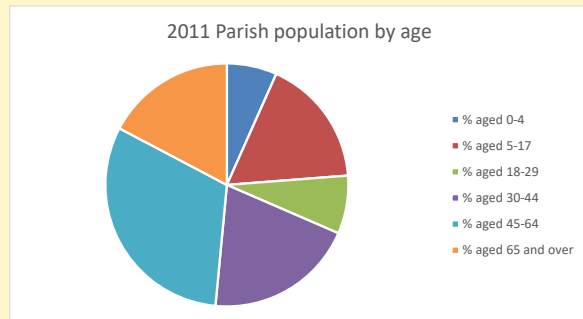

Deprivation Rank

2021 **8,886**

(1=most deprived parish in the Church of England, 12,307=least deprived)

Children and Young People

In your parish of **1244** people

4.2 % are aged 0-4

5.5 % are aged 5-9

5.8 % are aged 10-14

That is a total of **192** children and young people

In 2023 your child average weekly attendance was **6**

NB different age groups: 5-17 in 2011, 5-19 in 2021

Parish code: 270387

Number of churches in parish (2022): 1