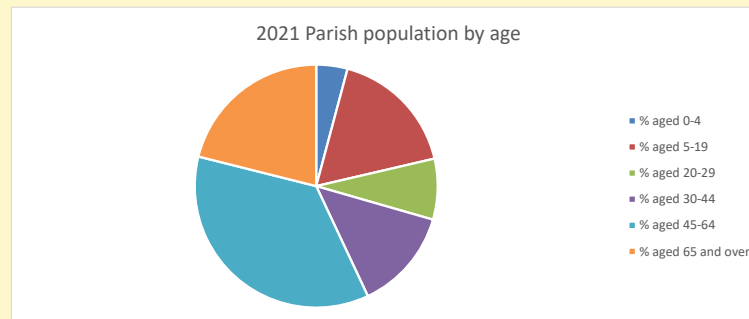

That is a total of **192** children and young people

In 2023 your child average weekly attendance was **6**

NB different age groups: 5-17 in 2011, 5-19 in 2021

Parish code: 270387

Number of churches in parish (2022): 1