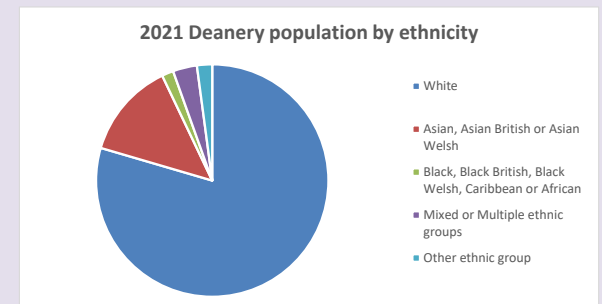

Ethnicity of those in your parish

Thoughts to ponder:

What has surprised you in these tables and charts?

Does your congregation(s) reflect the age and ethnic mix of your parish?

Where are those who have identified as Christians who do not attend your church(es)? Do you have other Christian denomination churches in your parish?

How might this influence your mission plans?

This dashboard contains figures as submitted by churches currently in the parish

Attendance statistics: taken from annual Statistics for Mission returns.

Average weekly attendance: attendance at Sunday and midweek church services & fresh expressions in October;

Every effort has been made to ensure that data are reliable. We would be pleased to be notified of any significant errors or omissions by email to parishreturns@oxford.anglican.org