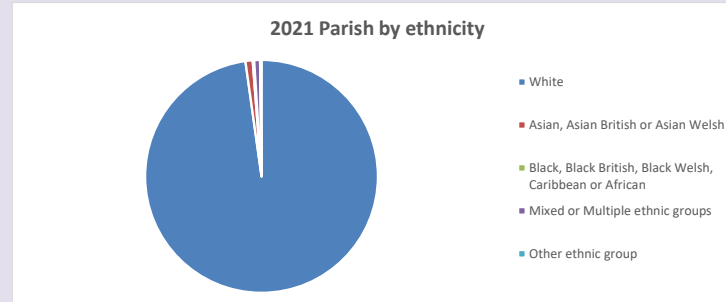

Ethnicity of those in your parish

Thoughts to ponder:

What has surprised you in these tables and charts?

Does your congregation(s) reflect the age and ethnic mix of your parish?

Where are those who have identified as Christians who do not attend your church(es)? Do you have other Christian denomination churches in your parish?

How might this influence your mission plans?

This dashboard contains figures as submitted by churches currently in the parish

Attendance statistics: taken from annual Statistics for Mission returns.

Average weekly attendance: attendance at Sunday and midweek church services & fresh expressions in October;

Every effort has been made to ensure that data are reliable. We would be pleased to be notified of any significant errors or omissions by email to parishreturns@oxford.anglican.org