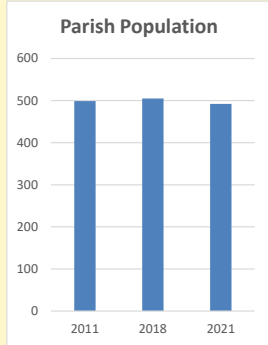

### Children and Young People

In your parish of **492** people

2.4 % are aged 0-4

4.0 % are aged 5-9

7.8 % are aged 10-14

That is a total of **70** children and young people

In 2023 your child average weekly attendance was **4**