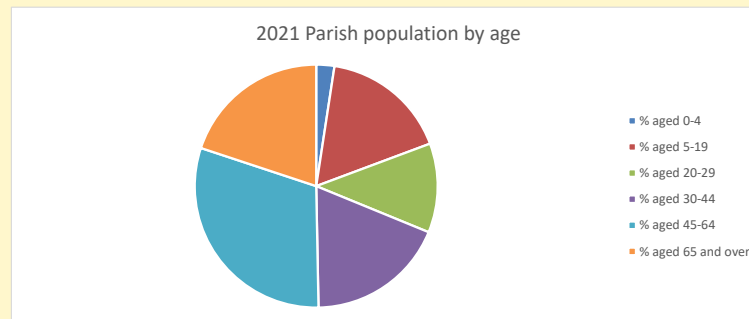

### Children and Young People

In your parish of **492** people

2.4 % are aged 0-4

4.0 % are aged 5-9

7.8 % are aged 10-14

That is a total of **70** children and young people

In 2023 your child average weekly attendance was **4**