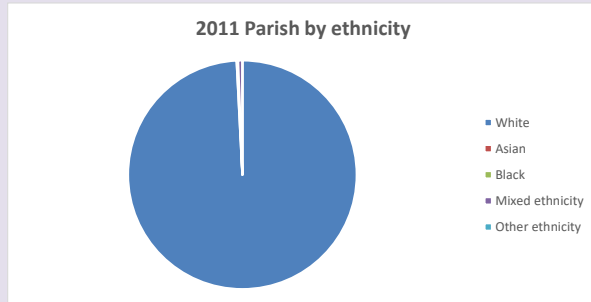

Ethnicity of those in your parish

Thoughts to ponder:

What has surprised you in these tables and charts?

Does your congregation(s) reflect the age and ethnic mix of your parish?

Where are those who have identified as Christians who do not attend your church(es)? Do you have other Christian denomination churches in your parish?

How might this influence your mission plans?

This dashboard contains figures as submitted by churches currently in the parish

Attendance statistics: taken from annual Statistics for Mission returns.

Average weekly attendance: attendance at Sunday and midweek church services & fresh expressions in October;

Every effort has been made to ensure that data are reliable. We would be pleased to be notified of any significant errors or omissions by email to parishreturns@oxford.anglican.org