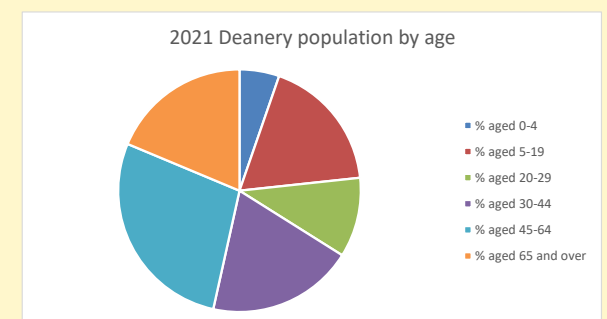

### Children and Young People

In your parish of **492** people

2.4 % are aged 0-4

4.0 % are aged 5-9

7.8 % are aged 10-14

That is a total of **70** children and young people

In 2023 your child average weekly attendance was **4**