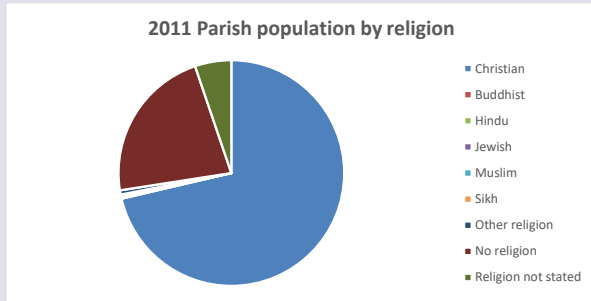

Religion of those in your parish

Your parish population in 2021 was 492

In 2021 54.9% said they are Christian. That is 270 people. In your parish your average weekly attendance is 14