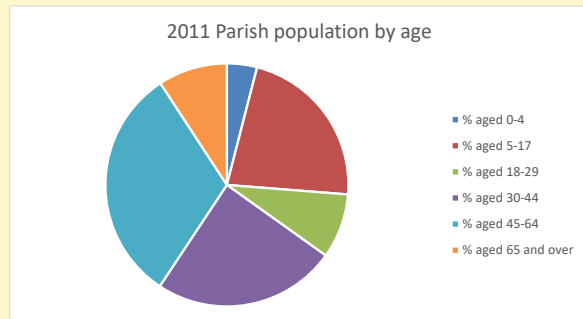

### Children and Young People

In your parish of **492** people

2.4 % are aged 0-4

4.0 % are aged 5-9

7.8 % are aged 10-14

That is a total of **70** children and young people

In 2023 your child average weekly attendance was **4**