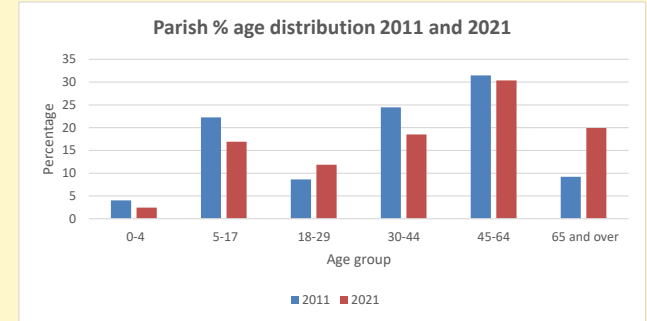

### Children and Young People

In your parish of **492** people

2.4 % are aged 0-4

4.0 % are aged 5-9

7.8 % are aged 10-14

That is a total of **70** children and young people

In 2023 your child average weekly attendance was **4**