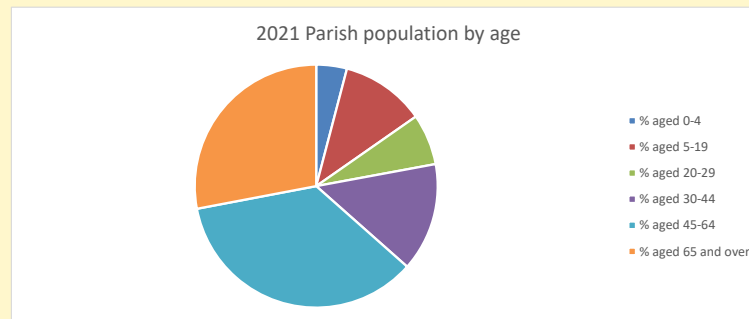

That is a total of **40** children and young people

In 2023 your child average weekly attendance was **2**

NB different age groups: 5-17 in 2011, 5-19 in 2021

Parish code: 270408

Number of churches in parish (2022): 1