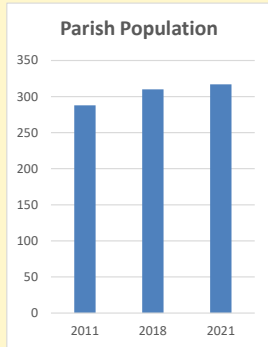

Deprivation Rank

2021 **6,013**

(1=most deprived parish in the Church of England, 12,307=least deprived)

Children and Young People

In your parish of **317** people

4.1 % are aged 0-4

4.5 % are aged 5-9

4.0 % are aged 10-14

That is a total of **40** children and young people

In 2023 your child average weekly attendance was **2**

NB different age groups: 5-17 in 2011, 5-19 in 2021

Parish code: 270408

Number of churches in parish (2022): 1