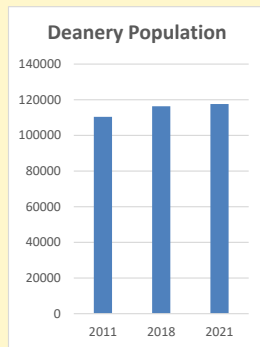

Deprivation Rank

2021 **6,013**

(1=most deprived parish in the Church of England, 12,307=least deprived)

Children and Young People

In your parish of **317** people

4.1 % are aged 0-4

4.5 % are aged 5-9

4.0 % are aged 10-14

That is a total of **40** children and young people

In 2023 your child average weekly attendance was **2**

NB different age groups: 5-17 in 2011, 5-19 in 2021

Parish code: 270408

Number of churches in parish (2022): 1