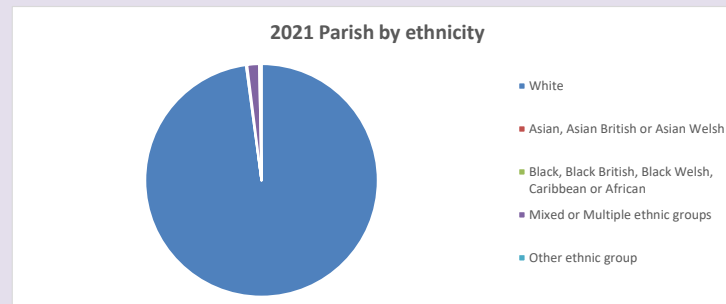

Ethnicity of those in your parish

Thoughts to ponder:

What has surprised you in these tables and charts?

Does your congregation(s) reflect the age and ethnic mix of your parish?

Where are those who have identified as Christians who do not attend your church(es)? Do you have other Christian denomination churches in your parish?

How might this influence your mission plans?

This dashboard contains figures as submitted by churches currently in the parish

Attendance statistics: taken from annual Statistics for Mission returns.

Average weekly attendance: attendance at Sunday and midweek church services & fresh expressions in October;

Every effort has been made to ensure that data are reliable. We would be pleased to be notified of any significant errors or omissions by email to parishreturns@oxford.anglican.org