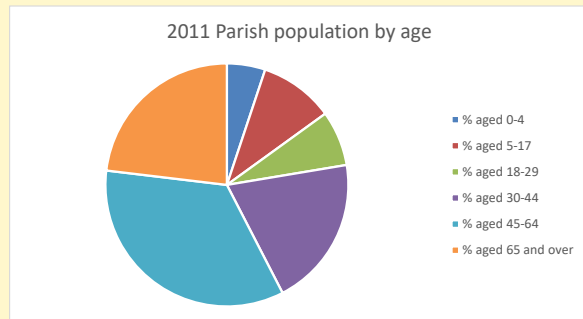

Deprivation Rank

2021 **6,013**

(1=most deprived parish in the Church of England, 12,307=least deprived)

Children and Young People

In your parish of **317** people

4.1 % are aged 0-4

4.5 % are aged 5-9

4.0 % are aged 10-14

That is a total of **40** children and young people

In 2023 your child average weekly attendance was **2**

NB different age groups: 5-17 in 2011, 5-19 in 2021

Parish code: 270408

Number of churches in parish (2022): 1