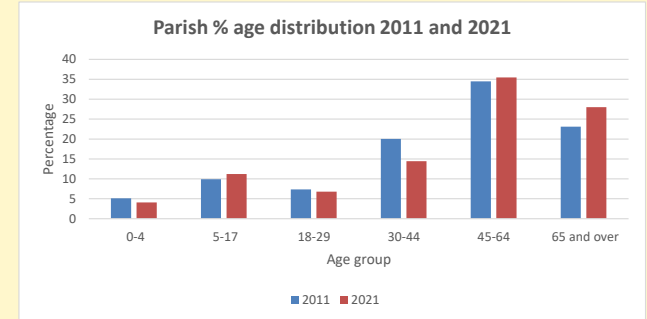

That is a total of **40** children and young people

In 2023 your child average weekly attendance was **2**

NB different age groups: 5-17 in 2011, 5-19 in 2021

Parish code: 270408

Number of churches in parish (2022): 1