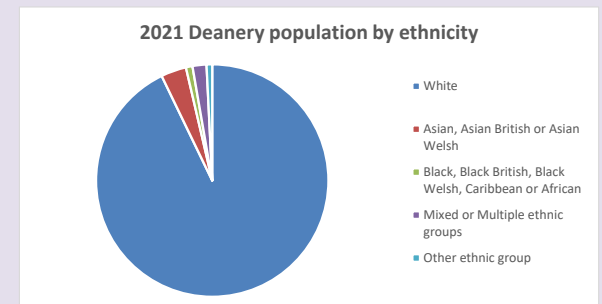

Ethnicity of those in your parish

Thoughts to ponder:

What has surprised you in these tables and charts?

Does your congregation(s) reflect the age and ethnic mix of your parish?

Where are those who have identified as Christians who do not attend your church(es)? Do you have other Christian denomination churches in your parish?

How might this influence your mission plans?

This dashboard contains figures as submitted by churches currently in the parish

Attendance statistics: taken from annual Statistics for Mission returns.

Average weekly attendance: attendance at Sunday and midweek church services & fresh expressions in October;

Every effort has been made to ensure that data are reliable. We would be pleased to be notified of any significant errors or omissions by email to parishreturns@oxford.anglican.org