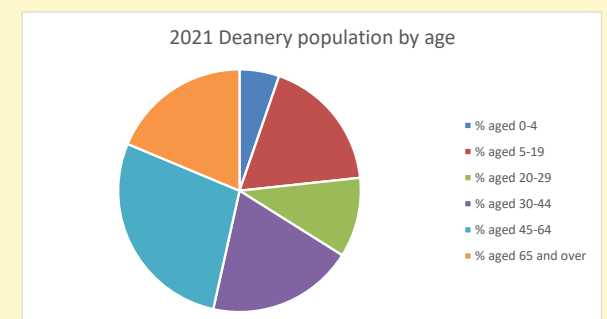

That is a total of **40** children and young people

In 2023 your child average weekly attendance was **2**

NB different age groups: 5-17 in 2011, 5-19 in 2021

Parish code: 270408

Number of churches in parish (2022): 1