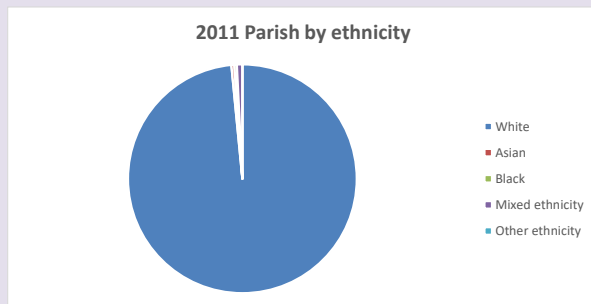

Ethnicity of those in your parish

Thoughts to ponder:

What has surprised you in these tables and charts?

Does your congregation(s) reflect the age and ethnic mix of your parish?

Where are those who have identified as Christians who do not attend your church(es)? Do you have other Christian denomination churches in your parish?

How might this influence your mission plans?

This dashboard contains figures as submitted by churches currently in the parish

Attendance statistics: taken from annual Statistics for Mission returns.

Average weekly attendance: attendance at Sunday and midweek church services & fresh expressions in October;

Every effort has been made to ensure that data are reliable. We would be pleased to be notified of any significant errors or omissions by email to parishreturns@oxford.anglican.org