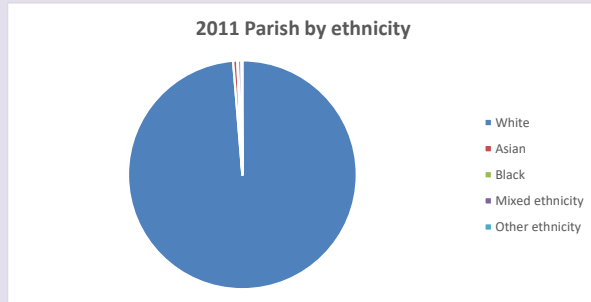

Ethnicity of those in your parish

Thoughts to ponder:

What has surprised you in these tables and charts?

Does your congregation(s) reflect the age and ethnic mix of your parish?

Where are those who have identified as Christians who do not attend your church(es)? Do you have other Christian denomination churches in your parish?

How might this influence your mission plans?

This dashboard contains figures as submitted by churches currently in the parish

Attendance statistics: taken from annual Statistics for Mission returns.

Average weekly attendance: attendance at Sunday and midweek church services & fresh expressions in October;

Every effort has been made to ensure that data are reliable. We would be pleased to be notified of any significant errors or omissions by email to parishreturns@oxford.anglican.org