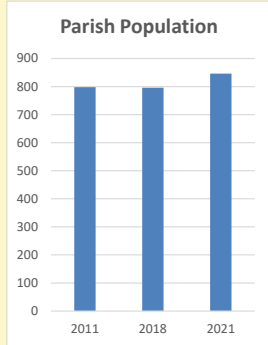

Deprivation Rank

2021 **7,396**

(1=most deprived parish in the Church of England, 12,307=least deprived)

Children and Young People

In your parish of **846** people

3.2 % are aged 0-4

8.4 % are aged 5-9

9.9 % are aged 10-14

That is a total of **182** children and young people

In 2023 your child average weekly attendance was **1**

NB different age groups: 5-17 in 2011, 5-19 in 2021

Parish code: 270415

Number of churches in parish (2022): 1