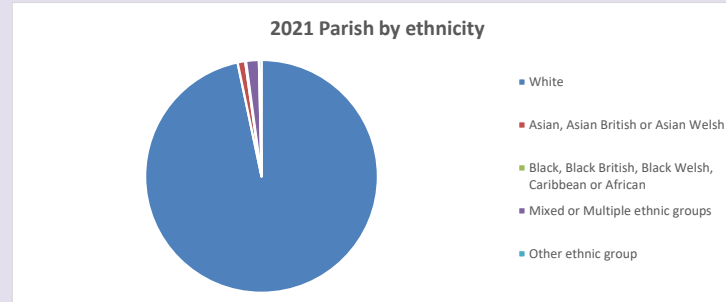

Ethnicity of those in your parish

Thoughts to ponder:

What has surprised you in these tables and charts?

Does your congregation(s) reflect the age and ethnic mix of your parish?

Where are those who have identified as Christians who do not attend your church(es)? Do you have other Christian denomination churches in your parish?

How might this influence your mission plans?

This dashboard contains figures as submitted by churches currently in the parish

Attendance statistics: taken from annual Statistics for Mission returns.

Average weekly attendance: attendance at Sunday and midweek church services & fresh expressions in October;

Every effort has been made to ensure that data are reliable. We would be pleased to be notified of any significant errors or omissions by email to parishreturns@oxford.anglican.org