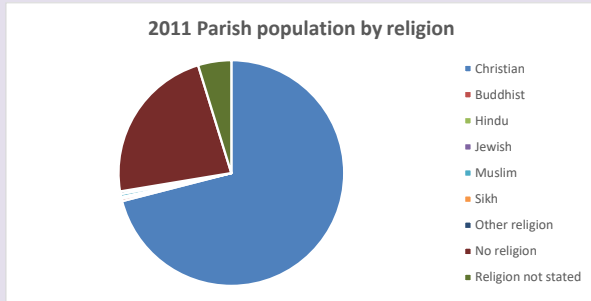

Religion of those in your parish

Your parish population in 2021 was 846

In 2021 **48.8%** said they are Christian. That is **413** people. In your parish your average weekly attendance is **34**