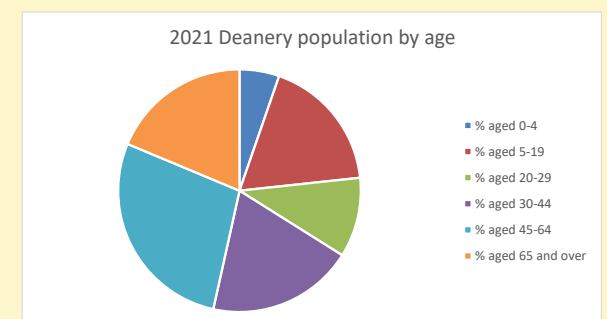

That is a total of **182** children and young people

In 2023 your child average weekly attendance was **1**

NB different age groups: 5-17 in 2011, 5-19 in 2021

Parish code: 270415

Number of churches in parish (2022): 1