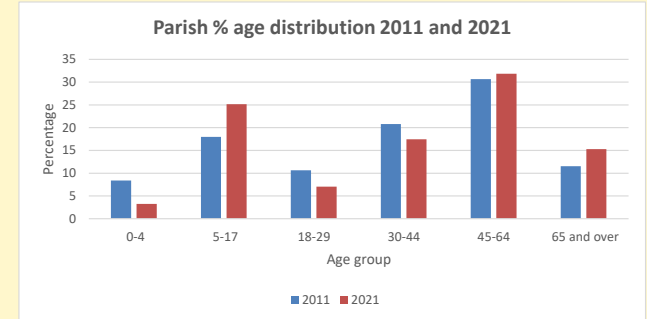

That is a total of **182** children and young people

In 2023 your child average weekly attendance was **1**

NB different age groups: 5-17 in 2011, 5-19 in 2021

Parish code: 270415

Number of churches in parish (2022): 1