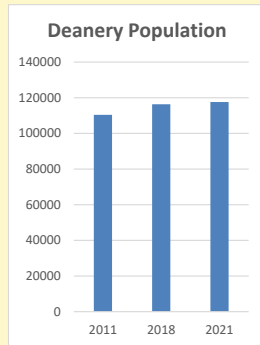

Deprivation Rank

2021 **7,396**

(1=most deprived parish in the Church of England, 12,307=least deprived)

Children and Young People

In your parish of **846** people

3.2 % are aged 0-4

8.4 % are aged 5-9

9.9 % are aged 10-14

That is a total of **182** children and young people

In 2023 your child average weekly attendance was **1**

NB different age groups: 5-17 in 2011, 5-19 in 2021

Parish code: 270415

Number of churches in parish (2022): 1