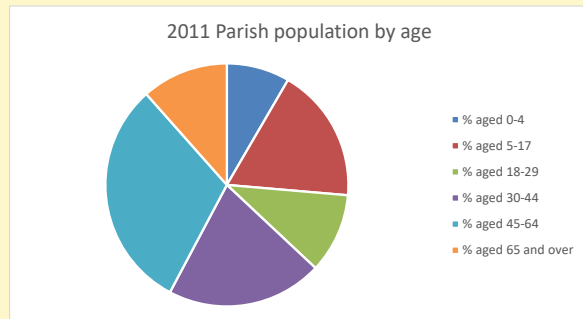

Deprivation Rank

2021 **7,396**

(1=most deprived parish in the Church of England, 12,307=least deprived)

Children and Young People

In your parish of **846** people

3.2 % are aged 0-4

8.4 % are aged 5-9

9.9 % are aged 10-14

That is a total of **182** children and young people

In 2023 your child average weekly attendance was **1**

NB different age groups: 5-17 in 2011, 5-19 in 2021

Parish code: 270415

Number of churches in parish (2022): 1