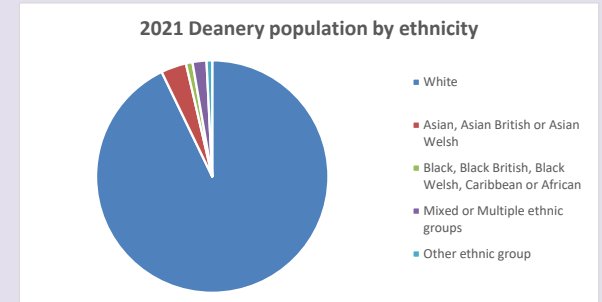

Ethnicity of those in your parish

Thoughts to ponder:

What has surprised you in these tables and charts?

Does your congregation(s) reflect the age and ethnic mix of your parish?

Where are those who have identified as Christians who do not attend your church(es)? Do you have other Christian denomination churches in your parish?

How might this influence your mission plans?

This dashboard contains figures as submitted by churches currently in the parish

Attendance statistics: taken from annual Statistics for Mission returns.

Average weekly attendance: attendance at Sunday and midweek church services & fresh expressions in October;

Every effort has been made to ensure that data are reliable. We would be pleased to be notified of any significant errors or omissions by email to parishreturns@oxford.anglican.org