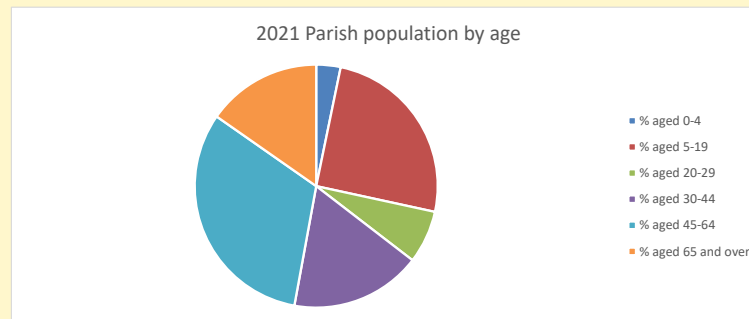

That is a total of **182** children and young people

In 2023 your child average weekly attendance was **1**

NB different age groups: 5-17 in 2011, 5-19 in 2021

Parish code: 270415

Number of churches in parish (2022): 1