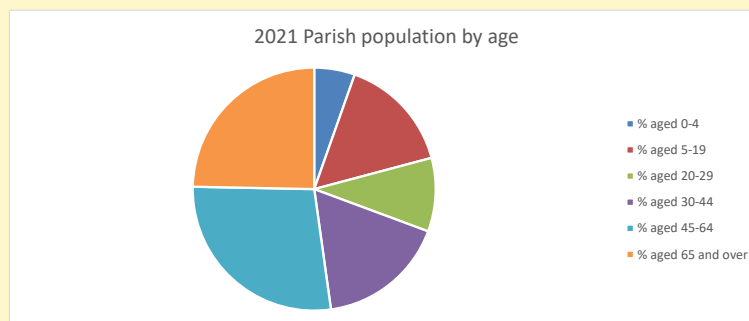

That is a total of **958**

children and young people

In 2023 your child average

weekly attendance was

8

NB different age groups: 5-17 in 2011, 5-19 in 2021

Parish code: 270417

Number of churches in parish (2022): 1