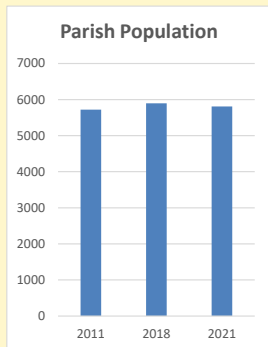

Census Dashboard for the parish of Hungerford w Denford in the Deanery of NEWBURY

Parish population, Census and deprivation summary

Population of parish and deanery

2011, 2018 and 2021

	Parish	Deanery
2011	5,723	110456
2018	5,898	116327
2021	5810	117,603

Deprivation Rank

2021 **9,678**

(1=most deprived parish in the Church of England, 12,307=least deprived)

Children and Young People

In your parish of **5810** people

5.4 % are aged 0-4

5.9 % are aged 5-9

5.2 % are aged 10-14

That is a total of **958**

children and young people

In 2023 your child average

weekly attendance was

8

NB different age groups: 5-17 in 2011, 5-19 in 2021

Parish code: 270417

Number of churches in parish (2022): 1