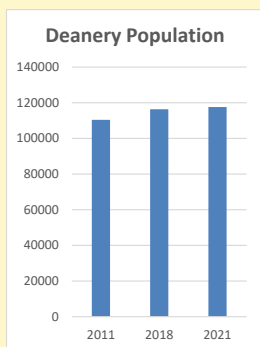

Census Dashboard for the parish of Hungerford w Denford in the Deanery of NEWBURY

Parish population, Census and deprivation summary

Population of parish and deanery

2011, 2018 and 2021

	Parish	Deanery
2011	5,723	110456
2018	5,898	116327
2021	5810	117,603

Deprivation Rank

2021 **9,678**

(1=most deprived parish in the Church of England, 12,307=least deprived)

Children and Young People

In your parish of **5810** people

5.4 % are aged 0-4

5.9 % are aged 5-9

5.2 % are aged 10-14

That is a total of **958**

children and young people

In 2023 your child average

weekly attendance was

8

NB different age groups: 5-17 in 2011, 5-19 in 2021

Parish code: 270417

Number of churches in parish (2022): 1