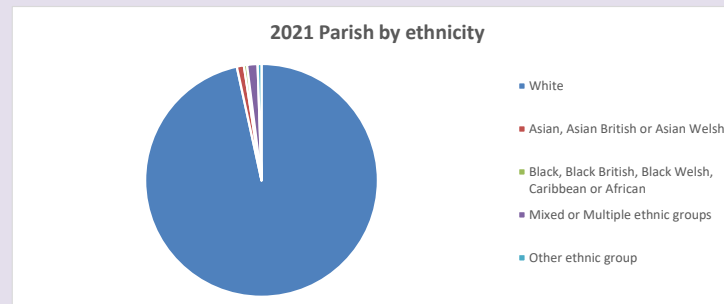

Ethnicity of those in your parish

Thoughts to ponder:

What has surprised you in these tables and charts?

Does your congregation(s) reflect the age and ethnic mix of your parish?

Where are those who have identified as Christians who do not attend your church(es)? Do you have other Christian denomination churches in your parish?

How might this influence your mission plans?

This dashboard contains figures as submitted by churches currently in the parish

Attendance statistics: taken from annual Statistics for Mission returns.

Average weekly attendance: attendance at Sunday and midweek church services & fresh expressions in October;

Every effort has been made to ensure that data are reliable. We would be pleased to be notified of any significant errors or omissions by email to parishreturns@oxford.anglican.org