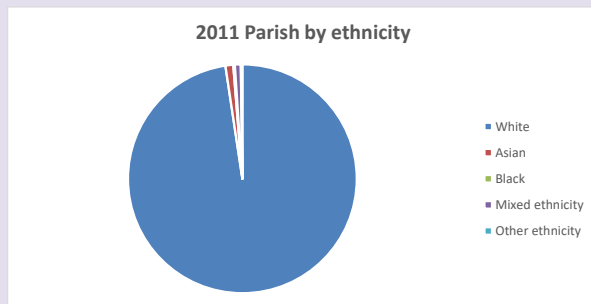

In 2021 50.3% said they are Christian. That is 2923 people. In your parish your average weekly attendance is 112

Ethnicity of those in your parish

Thoughts to ponder:

What has surprised you in these tables and charts?