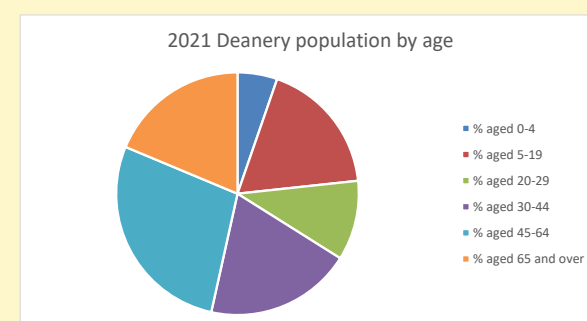

Census Dashboard for the parish of Hungerford w Denford in the Deanery of NEWBURY

Parish population, Census and deprivation summary

Population of parish and deanery

2011, 2018 and 2021

	Parish	Deanery
2011	5,723	110456
2018	5,898	116327
2021	5810	117,603

That is a total of **958**

children and young people

In 2023 your child average

weekly attendance was

8

NB different age groups: 5-17 in 2011, 5-19 in 2021

Parish code: 270417

Number of churches in parish (2022): 1