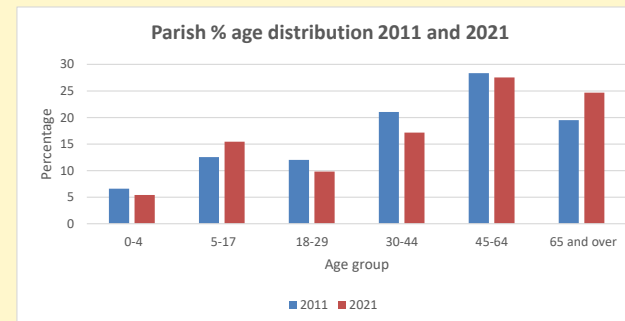

That is a total of **958**

children and young people

In 2023 your child average

weekly attendance was

8

NB different age groups: 5-17 in 2011, 5-19 in 2021

Parish code: 270417

Number of churches in parish (2022): 1