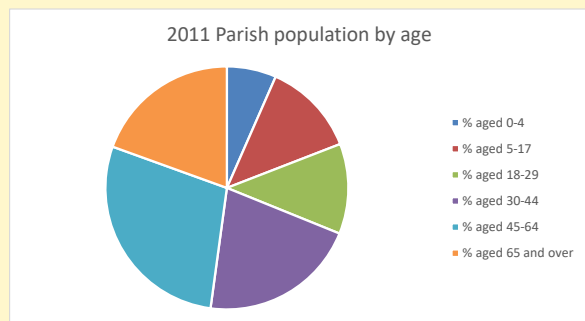

Census Dashboard for the parish of Hungerford w Denford in the Deanery of NEWBURY

Parish population, Census and deprivation summary

Population of parish and deanery

2011, 2018 and 2021

	Parish	Deanery
2011	5,723	110456
2018	5,898	116327
2021	5810	117,603

That is a total of **958**

children and young people

In 2023 your child average

weekly attendance was

8

NB different age groups: 5-17 in 2011, 5-19 in 2021

Parish code: 270417

Number of churches in parish (2022): 1