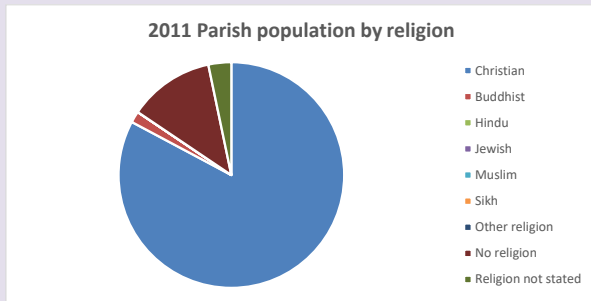

Religion of those in your parish

Your parish population in 2021 was 99

In 2021 53.4% said they are Christian. That is 53 people. In your parish your average weekly attendance is 6