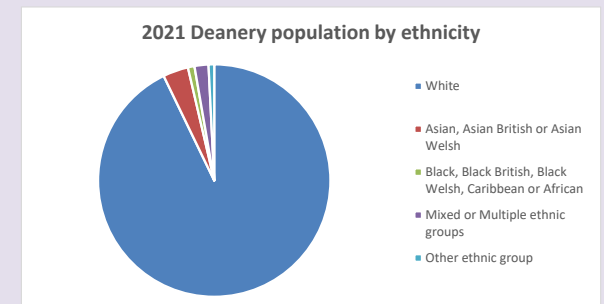

Ethnicity of those in your parish

Thoughts to ponder:

What has surprised you in these tables and charts?

Does your congregation(s) reflect the age and ethnic mix of your parish?

Where are those who have identified as Christians who do not attend your church(es)? Do you have other Christian denomination churches in your parish?

How might this influence your mission plans?

This dashboard contains figures as submitted by churches currently in the parish

Attendance statistics: taken from annual Statistics for Mission returns.

Average weekly attendance: attendance at Sunday and midweek church services & fresh expressions in October;

Every effort has been made to ensure that data are reliable. We would be pleased to be notified of any significant errors or omissions by email to parishreturns@oxford.anglican.org