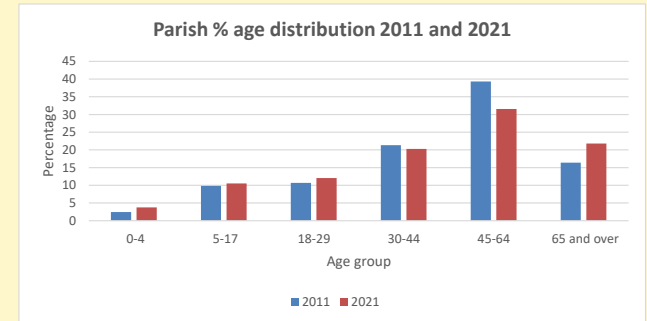

### Children and Young People

In your parish of **99** people  
 3.8 % are aged 0-4  
 3.0 % are aged 5-9  
 4.5 % are aged 10-14

That is a total of **11**  
 children and young people

In 2023 your child average  
 weekly attendance was **0**