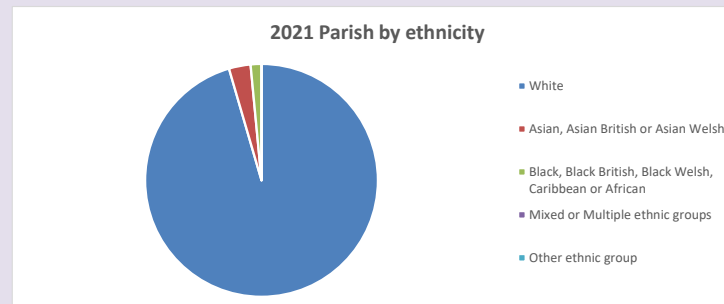

Ethnicity of those in your parish

Thoughts to ponder:

What has surprised you in these tables and charts?

Does your congregation(s) reflect the age and ethnic mix of your parish?

Where are those who have identified as Christians who do not attend your church(es)? Do you have other Christian denomination churches in your parish?

How might this influence your mission plans?

This dashboard contains figures as submitted by churches currently in the parish

Attendance statistics: taken from annual Statistics for Mission returns.

Average weekly attendance: attendance at Sunday and midweek church services & fresh expressions in October;

Every effort has been made to ensure that data are reliable. We would be pleased to be notified of any significant errors or omissions by email to parishreturns@oxford.anglican.org