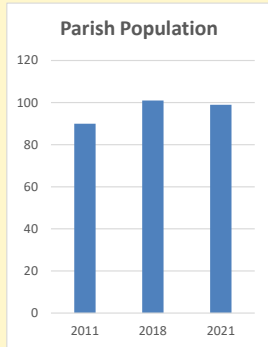

### Children and Young People

In your parish of **99** people  
 3.8 % are aged 0-4  
 3.0 % are aged 5-9  
 4.5 % are aged 10-14

That is a total of **11**  
 children and young people

In 2023 your child average  
 weekly attendance was **0**