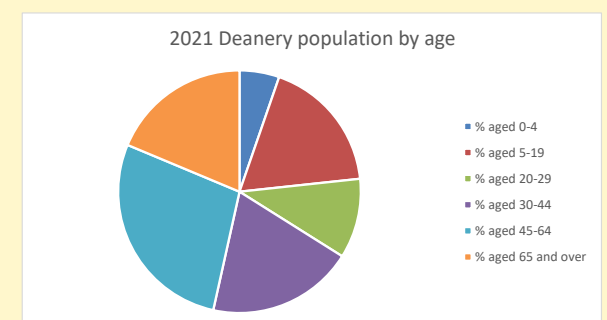

### Children and Young People

In your parish of **99** people  
 3.8 % are aged 0-4  
 3.0 % are aged 5-9  
 4.5 % are aged 10-14

That is a total of **11**  
 children and young people

In 2023 your child average  
 weekly attendance was **0**