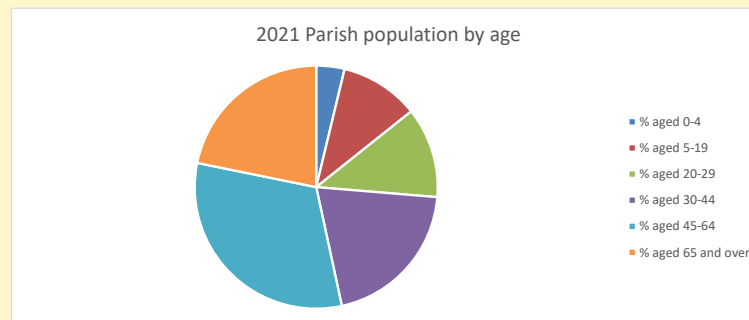

### Children and Young People

In your parish of **99** people  
 3.8 % are aged 0-4  
 3.0 % are aged 5-9  
 4.5 % are aged 10-14

That is a total of **11**  
 children and young people

In 2023 your child average  
 weekly attendance was **0**