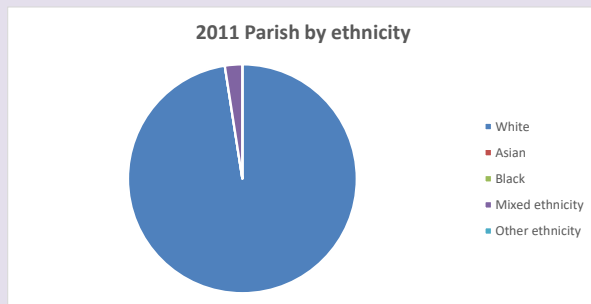

Ethnicity of those in your parish

Thoughts to ponder:

What has surprised you in these tables and charts?

Does your congregation(s) reflect the age and ethnic mix of your parish?

Where are those who have identified as Christians who do not attend your church(es)? Do you have other Christian denomination churches in your parish?

How might this influence your mission plans?

This dashboard contains figures as submitted by churches currently in the parish

Attendance statistics: taken from annual Statistics for Mission returns.

Average weekly attendance: attendance at Sunday and midweek church services & fresh expressions in October;

Every effort has been made to ensure that data are reliable. We would be pleased to be notified of any significant errors or omissions by email to parishreturns@oxford.anglican.org