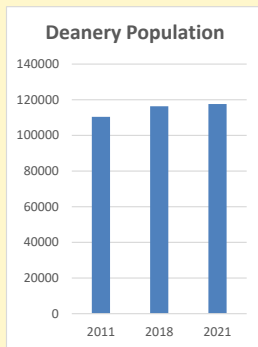

### Children and Young People

In your parish of **99** people  
 3.8 % are aged 0-4  
 3.0 % are aged 5-9  
 4.5 % are aged 10-14

That is a total of **11**  
 children and young people

In 2023 your child average  
 weekly attendance was **0**