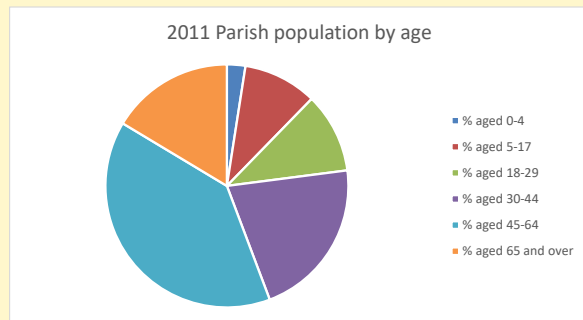

### Children and Young People

In your parish of **99** people  
 3.8 % are aged 0-4  
 3.0 % are aged 5-9  
 4.5 % are aged 10-14

That is a total of **11**  
 children and young people

In 2023 your child average  
 weekly attendance was **0**