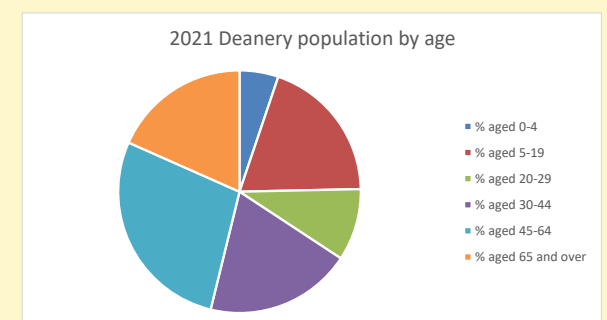

That is a total of 3985 children and young people

In 2023 your child average weekly attendance was 35

NB different age groups: 5-17 in 2011, 5-19 in 2021

Parish code: 270494

Number of churches in parish (2022): 3