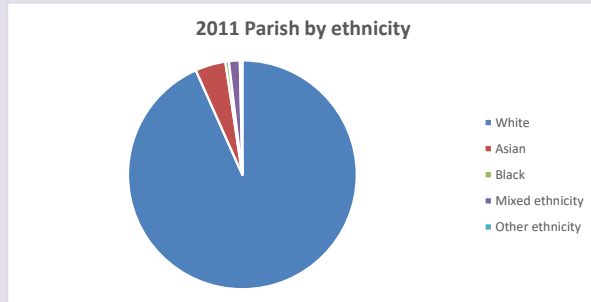

Ethnicity of those in your parish

Thoughts to ponder:

What has surprised you in these tables and charts?

Does your congregation(s) reflect the age and ethnic mix of your parish?

Where are those who have identified as Christians who do not attend your church(es)? Do you have other Christian denomination churches in your parish?

How might this influence your mission plans?

This dashboard contains figures as submitted by churches currently in the parish

Attendance statistics: taken from annual Statistics for Mission returns.

Average weekly attendance: attendance at Sunday and midweek church services & fresh expressions in October;

Every effort has been made to ensure that data are reliable. We would be pleased to be notified of any significant errors or omissions by email to parishreturns@oxford.anglican.org