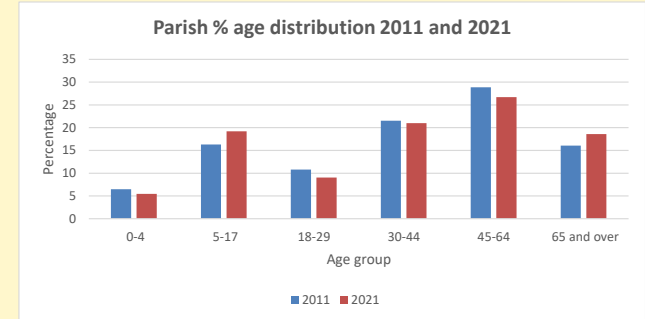

That is a total of 3985 children and young people

In 2023 your child average weekly attendance was 35

NB different age groups: 5-17 in 2011, 5-19 in 2021

Parish code: 270494

Number of churches in parish (2022): 3