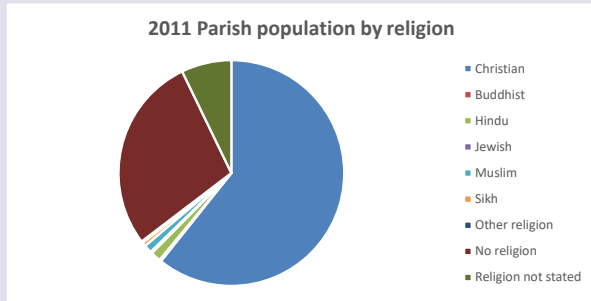

Religion of those in your parish

Your parish population in 2021 was 20566

In 2021 **45.5%** said they are Christian. That is **9358** people. In your parish your average weekly attendance is **232**