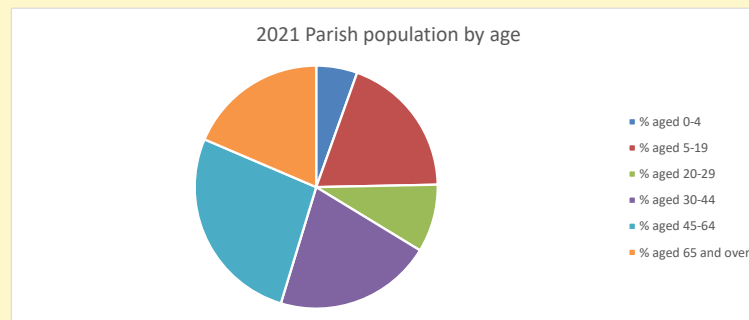

That is a total of 3985 children and young people

In 2023 your child average weekly attendance was 35

NB different age groups: 5-17 in 2011, 5-19 in 2021

Parish code: 270494

Number of churches in parish (2022): 3