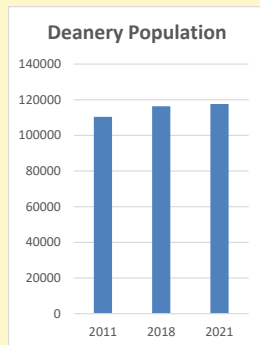

Deprivation Rank

2021 12,218

(1=most deprived parish in the Church of England, 12,307=least deprived)

Children and Young People

In your parish of 20566 people

5.5 % are aged 0-4

7.0 % are aged 5-9

6.9 % are aged 10-14

That is a total of 3985 children and young people

In 2023 your child average weekly attendance was 35

NB different age groups: 5-17 in 2011, 5-19 in 2021

Parish code: 270494

Number of churches in parish (2022): 3