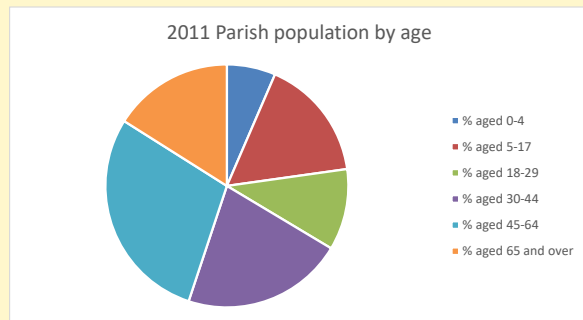

Deprivation Rank

2021 12,218

(1=most deprived parish in the Church of England, 12,307=least deprived)

Children and Young People

In your parish of 20566 people

5.5 % are aged 0-4

7.0 % are aged 5-9

6.9 % are aged 10-14

That is a total of 3985 children and young people

In 2023 your child average weekly attendance was 35

NB different age groups: 5-17 in 2011, 5-19 in 2021

Parish code: 270494

Number of churches in parish (2022): 3