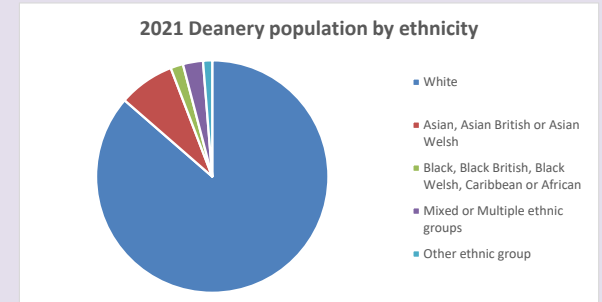

Ethnicity of those in your parish

Thoughts to ponder:

What has surprised you in these tables and charts?

Does your congregation(s) reflect the age and ethnic mix of your parish?

Where are those who have identified as Christians who do not attend your church(es)? Do you have other Christian denomination churches in your parish?

How might this influence your mission plans?

This dashboard contains figures as submitted by churches currently in the parish

Attendance statistics: taken from annual Statistics for Mission returns.

Average weekly attendance: attendance at Sunday and midweek church services & fresh expressions in October;

Every effort has been made to ensure that data are reliable. We would be pleased to be notified of any significant errors or omissions by email to parishreturns@oxford.anglican.org