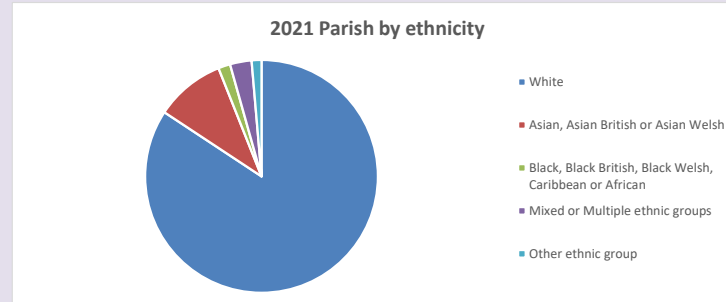

Ethnicity of those in your parish

Thoughts to ponder:

What has surprised you in these tables and charts?

Does your congregation(s) reflect the age and ethnic mix of your parish?

Where are those who have identified as Christians who do not attend your church(es)? Do you have other Christian denomination churches in your parish?

How might this influence your mission plans?

This dashboard contains figures as submitted by churches currently in the parish

Attendance statistics: taken from annual Statistics for Mission returns.

Average weekly attendance: attendance at Sunday and midweek church services & fresh expressions in October;

Every effort has been made to ensure that data are reliable. We would be pleased to be notified of any significant errors or omissions by email to parishreturns@oxford.anglican.org