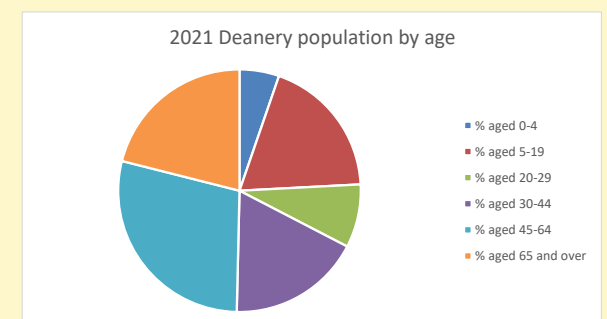

### Children and Young People

In your parish of 3038 people

4.4 % are aged 0-4

7.3 % are aged 5-9

8.0 % are aged 10-14

That is a total of 600 children and young people

In 2023 your child average weekly attendance was 2

NB different age groups: 5-17 in 2011, 5-19 in 2021

Parish code: 270589

Number of churches in parish (2022): 1

For more detailed census & deprivation info: see <http://arcg.is/1RaS4CS>  
<https://www.churchofengland.org/researchandstats>  
 and <http://www2.cuf.org.uk/poverty-england/poverty-map>