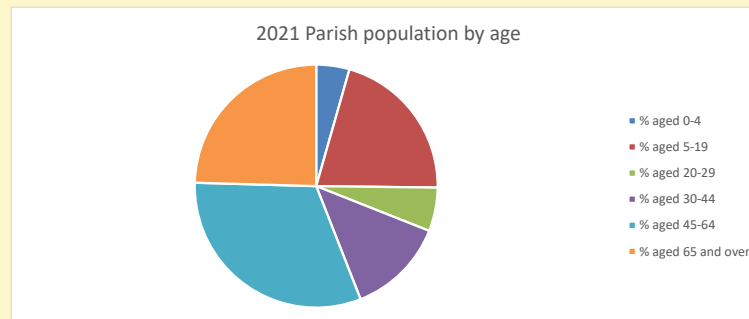

### Children and Young People

In your parish of 3038 people

4.4 % are aged 0-4

7.3 % are aged 5-9

8.0 % are aged 10-14

That is a total of 600 children and young people

In 2023 your child average weekly attendance was 2

NB different age groups: 5-17 in 2011, 5-19 in 2021

Parish code: 270589

Number of churches in parish (2022): 1

For more detailed census & deprivation info: see <http://arcg.is/1RaS4CS>  
<https://www.churchofengland.org/researchandstats>  
 and <http://www2.cuf.org.uk/poverty-england/poverty-map>