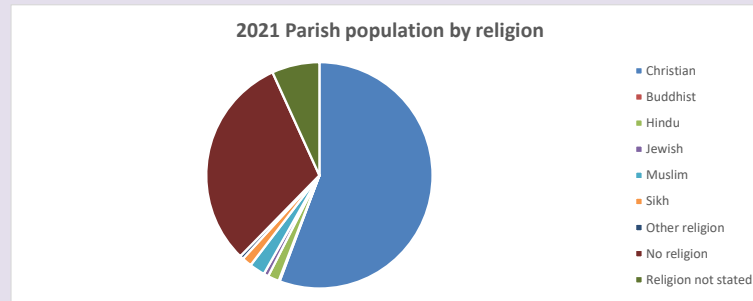

Religion of those in your parish

Your parish population in 2021 was 3038

In 2021 **55.7%** said they are Christian. That is **1693** people. In your parish your average weekly attendance is **38**