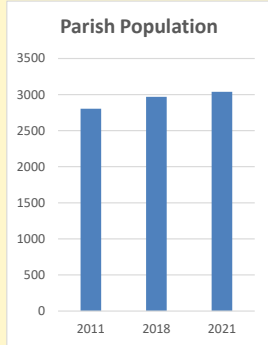

### Children and Young People

In your parish of 3038 people

4.4 % are aged 0-4

7.3 % are aged 5-9

8.0 % are aged 10-14

That is a total of 600 children and young people

In 2023 your child average weekly attendance was 2