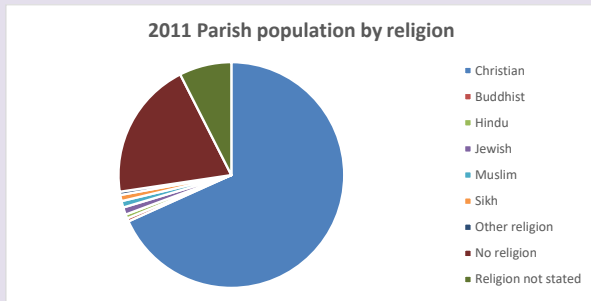

Religion of those in your parish

Your parish population in 2021 was 3038

In 2021 **55.7%** said they are Christian. That is **1693** people. In your parish your average weekly attendance is **38**