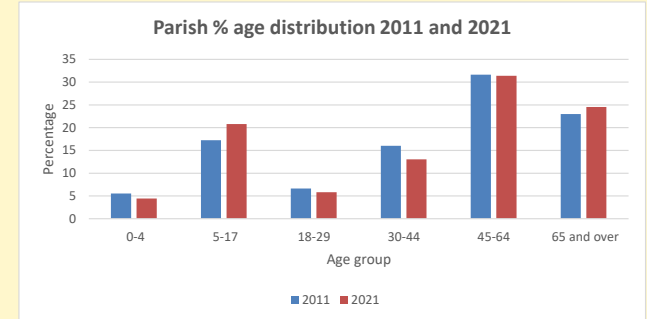

### Children and Young People

In your parish of 3038 people

4.4 % are aged 0-4

7.3 % are aged 5-9

8.0 % are aged 10-14

That is a total of 600 children and young people

In 2023 your child average weekly attendance was 2