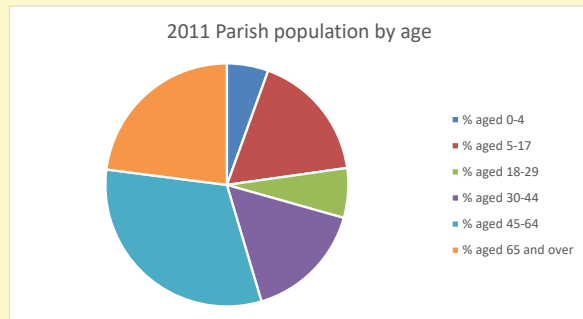

### Children and Young People

In your parish of 3038 people

4.4 % are aged 0-4

7.3 % are aged 5-9

8.0 % are aged 10-14

That is a total of 600 children and young people

In 2023 your child average weekly attendance was 2