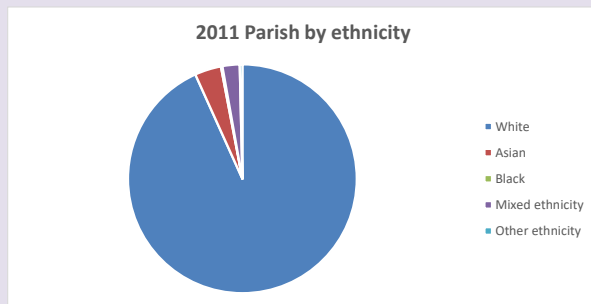

Ethnicity of those in your parish

Thoughts to ponder:

What has surprised you in these tables and charts?

Does your congregation(s) reflect the age and ethnic mix of your parish?

Where are those who have identified as Christians who do not attend your church(es)? Do you have other Christian denomination churches in your parish?

How might this influence your mission plans?

This dashboard contains figures as submitted by churches currently in the parish

Attendance statistics: taken from annual Statistics for Mission returns.

Average weekly attendance: attendance at Sunday and midweek church services & fresh expressions in October;

Every effort has been made to ensure that data are reliable. We would be pleased to be notified of any significant errors or omissions by email to parishreturns@oxford.anglican.org