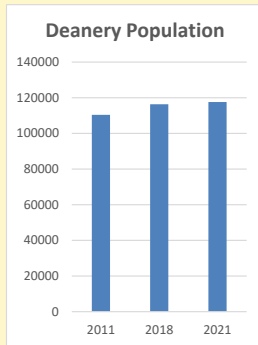

Deprivation Rank

2021 11,271

(1=most deprived parish in the Church of England, 12,307=least deprived)

Children and Young People

In your parish of 35 people

4.2 % are aged 0-4

3.2 % are aged 5-9

4.8 % are aged 10-14

That is a total of 4 children and young people

In 2023 your child average weekly attendance was 1

NB different age groups: 5-17 in 2011, 5-19 in 2021

Parish code: 270593

Number of churches in parish (2022): 1