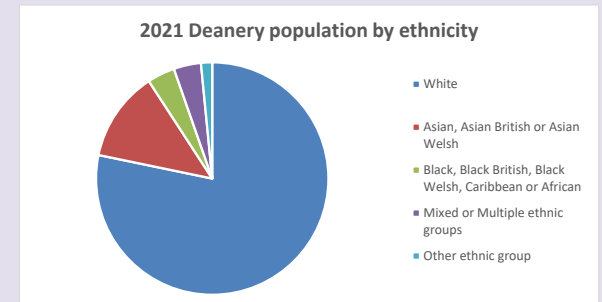

Ethnicity of those in your parish

Thoughts to ponder:

What has surprised you in these tables and charts?

Does your congregation(s) reflect the age and ethnic mix of your parish?

Where are those who have identified as Christians who do not attend your church(es)? Do you have other Christian denomination churches in your parish?

How might this influence your mission plans?

This dashboard contains figures as submitted by churches currently in the parish

Attendance statistics: taken from annual Statistics for Mission returns.

Average weekly attendance: attendance at Sunday and midweek church services & fresh expressions in October;

Every effort has been made to ensure that data are reliable. We would be pleased to be notified of any significant errors or omissions by email to parishreturns@oxford.anglican.org