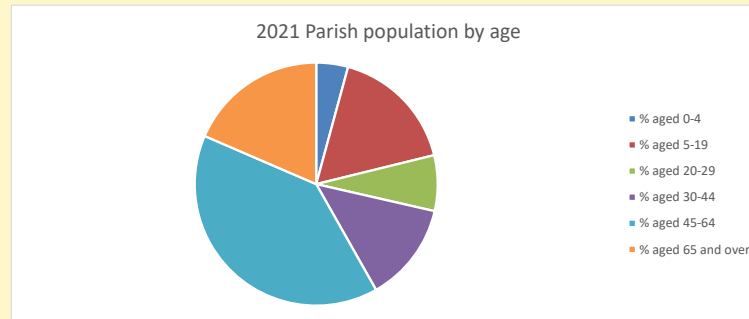

That is a total of 4 children and young people

In 2023 your child average weekly attendance was 1

NB different age groups: 5-17 in 2011, 5-19 in 2021

Parish code: 270593

Number of churches in parish (2022): 1