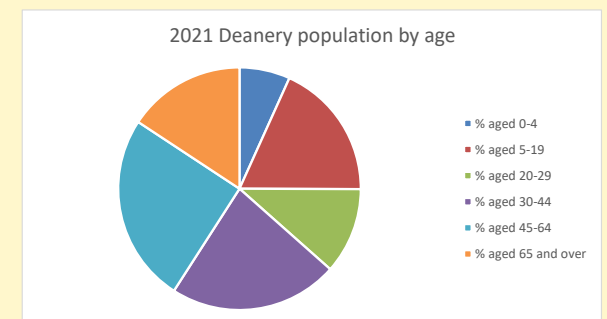

That is a total of 4 children and young people

In 2023 your child average weekly attendance was 1

NB different age groups: 5-17 in 2011, 5-19 in 2021

Parish code: 270593

Number of churches in parish (2022): 1