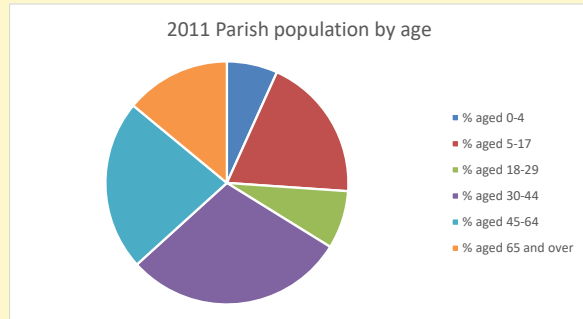

Deprivation Rank

2021 11,271

(1=most deprived parish in the Church of England, 12,307=least deprived)

Children and Young People

In your parish of 35 people

4.2 % are aged 0-4

3.2 % are aged 5-9

4.8 % are aged 10-14

That is a total of 4 children and young people

In 2023 your child average weekly attendance was 1

NB different age groups: 5-17 in 2011, 5-19 in 2021

Parish code: 270593

Number of churches in parish (2022): 1