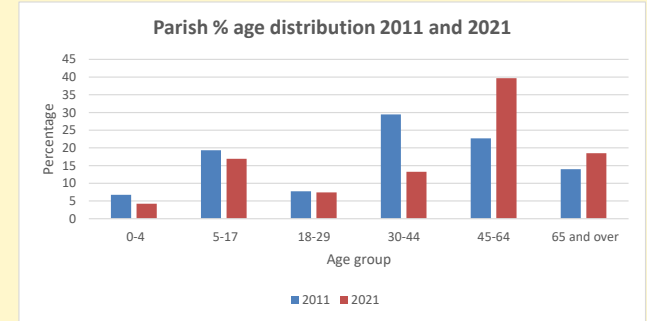

That is a total of 4 children and young people

In 2023 your child average weekly attendance was 1

NB different age groups: 5-17 in 2011, 5-19 in 2021

Parish code: 270593

Number of churches in parish (2022): 1