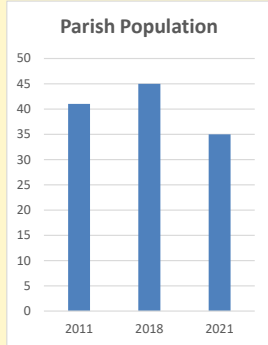

That is a total of 4 children and young people

In 2023 your child average weekly attendance was 1

NB different age groups: 5-17 in 2011, 5-19 in 2021

Parish code: 270593

Number of churches in parish (2022): 1