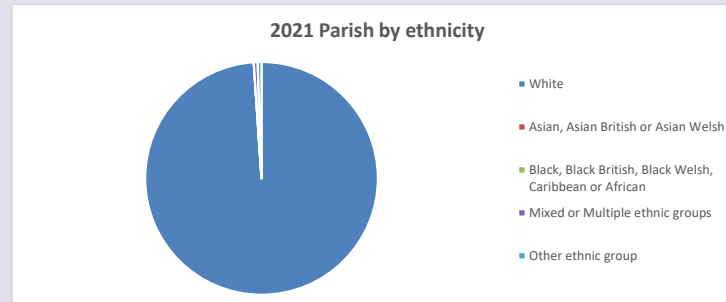

Ethnicity of those in your parish

Thoughts to ponder:

What has surprised you in these tables and charts?

Does your congregation(s) reflect the age and ethnic mix of your parish?

Where are those who have identified as Christians who do not attend your church(es)? Do you have other Christian denomination churches in your parish?

How might this influence your mission plans?

This dashboard contains figures as submitted by churches currently in the parish

Attendance statistics: taken from annual Statistics for Mission returns.

Average weekly attendance: attendance at Sunday and midweek church services & fresh expressions in October;

Every effort has been made to ensure that data are reliable. We would be pleased to be notified of any significant errors or omissions by email to parishreturns@oxford.anglican.org