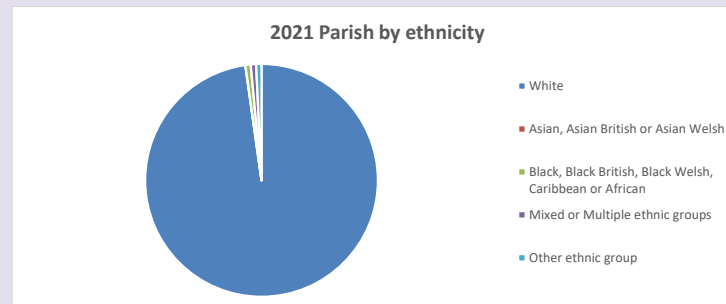

Ethnicity of those in your parish

Thoughts to ponder:

What has surprised you in these tables and charts?

Does your congregation(s) reflect the age and ethnic mix of your parish?

Where are those who have identified as Christians who do not attend your church(es)? Do you have other Christian denomination churches in your parish?

How might this influence your mission plans?

This dashboard contains figures as submitted by churches currently in the parish

Attendance statistics: taken from annual Statistics for Mission returns.

Average weekly attendance: attendance at Sunday and midweek church services & fresh expressions in October;

Every effort has been made to ensure that data are reliable. We would be pleased to be notified of any significant errors or omissions by email to parishreturns@oxford.anglican.org