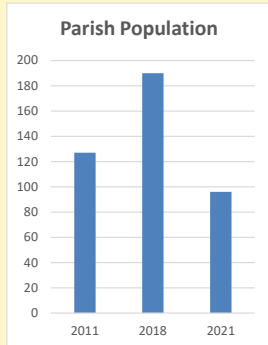

### Children and Young People

In your parish of **96** people  
 3.9 % are aged 0-4  
 5.4 % are aged 5-9  
 5.4 % are aged 10-14

That is a total of **14**  
 children and young people

In 2023 your child average  
 weekly attendance was **0**