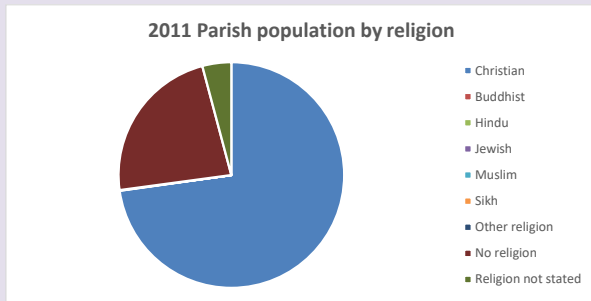

Religion of those in your parish

Your parish population in 2021 was 96

In 2021 53.7% said they are Christian. That is 52 people. In your parish your average weekly attendance is 0