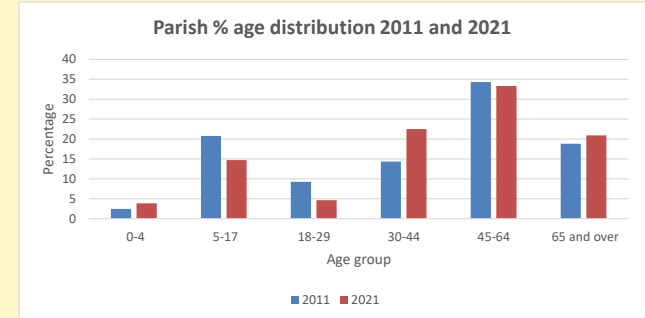

### Children and Young People

In your parish of **96** people  
 3.9 % are aged 0-4  
 5.4 % are aged 5-9  
 5.4 % are aged 10-14

That is a total of **14**  
 children and young people

In 2023 your child average  
 weekly attendance was **0**