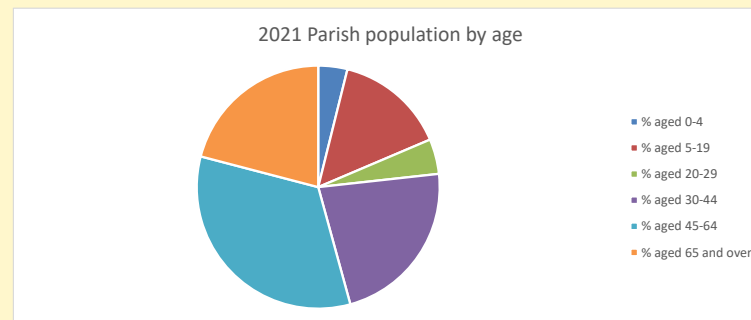

### Children and Young People

In your parish of **96** people  
 3.9 % are aged 0-4  
 5.4 % are aged 5-9  
 5.4 % are aged 10-14

That is a total of **14**  
 children and young people

In 2023 your child average  
 weekly attendance was **0**