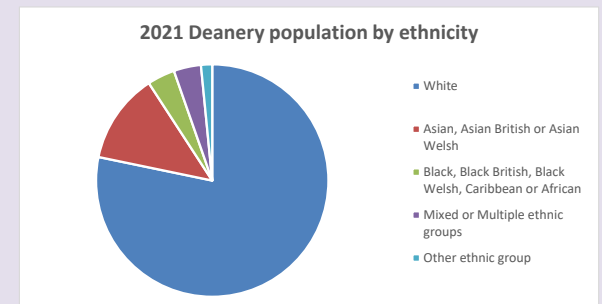

Ethnicity of those in your parish

Thoughts to ponder:

What has surprised you in these tables and charts?

Does your congregation(s) reflect the age and ethnic mix of your parish?

Where are those who have identified as Christians who do not attend your church(es)? Do you have other Christian denomination churches in your parish?

How might this influence your mission plans?

This dashboard contains figures as submitted by churches currently in the parish

Attendance statistics: taken from annual Statistics for Mission returns.

Average weekly attendance: attendance at Sunday and midweek church services & fresh expressions in October;

Every effort has been made to ensure that data are reliable. We would be pleased to be notified of any significant errors or omissions by email to parishreturns@oxford.anglican.org