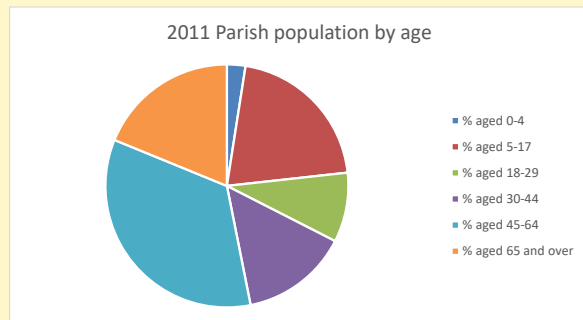

### Children and Young People

In your parish of **96** people  
 3.9 % are aged 0-4  
 5.4 % are aged 5-9  
 5.4 % are aged 10-14

That is a total of **14**  
 children and young people

In 2023 your child average  
 weekly attendance was **0**