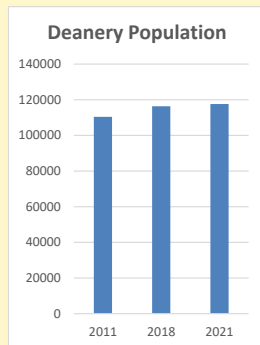

### Children and Young People

In your parish of **96** people  
 3.9 % are aged 0-4  
 5.4 % are aged 5-9  
 5.4 % are aged 10-14

That is a total of **14**  
 children and young people

In 2023 your child average  
 weekly attendance was **0**