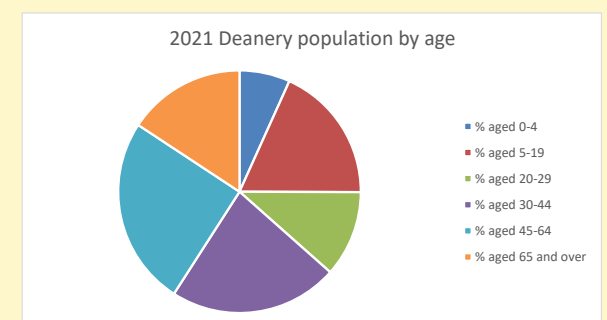

### Children and Young People

In your parish of **96** people  
 3.9 % are aged 0-4  
 5.4 % are aged 5-9  
 5.4 % are aged 10-14

That is a total of **14**  
 children and young people

In 2023 your child average  
 weekly attendance was **0**