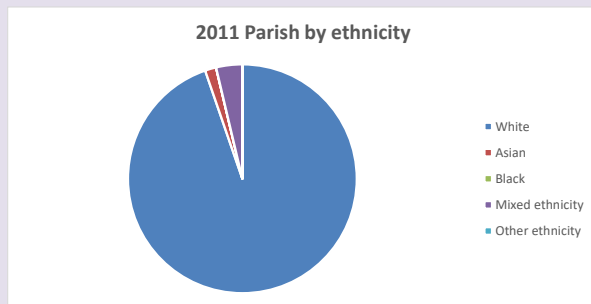

Ethnicity of those in your parish

Thoughts to ponder:

What has surprised you in these tables and charts?

Does your congregation(s) reflect the age and ethnic mix of your parish?

Where are those who have identified as Christians who do not attend your church(es)? Do you have other Christian denomination churches in your parish?

How might this influence your mission plans?

This dashboard contains figures as submitted by churches currently in the parish

Attendance statistics: taken from annual Statistics for Mission returns.

Average weekly attendance: attendance at Sunday and midweek church services & fresh expressions in October;

Every effort has been made to ensure that data are reliable. We would be pleased to be notified of any significant errors or omissions by email to parishreturns@oxford.anglican.org