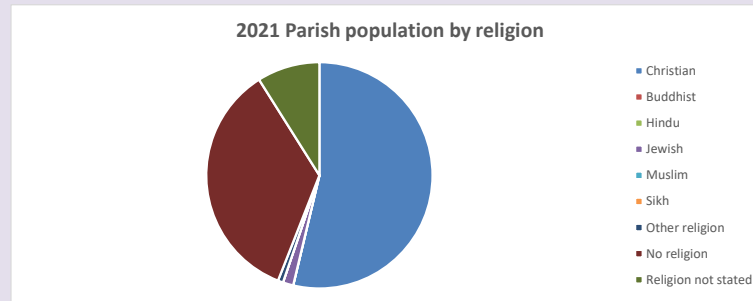

Religion of those in your parish

Your parish population in 2021 was 96

In 2021 53.7% said they are Christian. That is 52 people. In your parish your average weekly attendance is 0