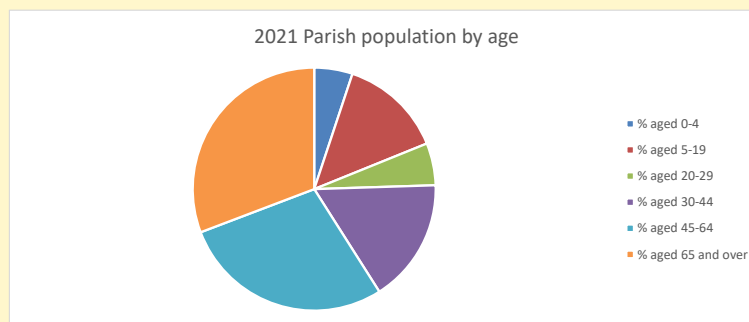

### Children and Young People

In your parish of 591 people

5.1 % are aged 0-4

4.9 % are aged 5-9

6.0 % are aged 10-14

That is a total of 94 children and young people

In 2023 your child average weekly attendance was 20

NB different age groups: 5-17 in 2011, 5-19 in 2021

Parish code: 270603

Number of churches in parish (2022): 1

For more detailed census & deprivation info: see <http://arcg.is/1RaS4CS>  
<https://www.churchofengland.org/researchandstats>  
 and <http://www2.cuf.org.uk/poverty-england/poverty-map>