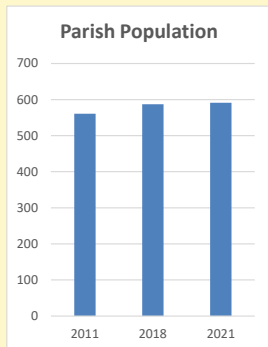

### Children and Young People

In your parish of 591 people

5.1 % are aged 0-4

4.9 % are aged 5-9

6.0 % are aged 10-14

That is a total of 94 children and young people

In 2023 your child average weekly attendance was 20

NB different age groups: 5-17 in 2011, 5-19 in 2021

Parish code: 270603

Number of churches in parish (2022): 1

For more detailed census & deprivation info: see <http://arcg.is/1RaS4CS>  
<https://www.churchofengland.org/researchandstats>  
 and <http://www2.cuf.org.uk/poverty-england/poverty-map>