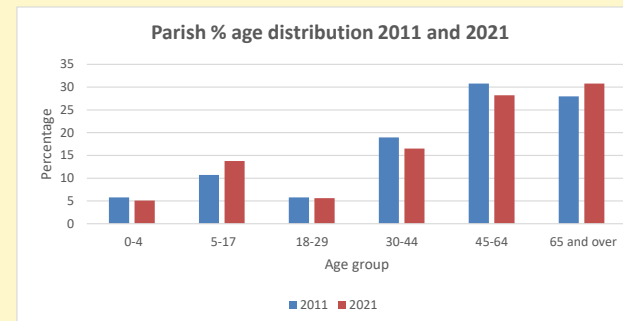

### Children and Young People

In your parish of 591 people

5.1 % are aged 0-4

4.9 % are aged 5-9

6.0 % are aged 10-14

That is a total of 94 children and young people

In 2023 your child average weekly attendance was 20