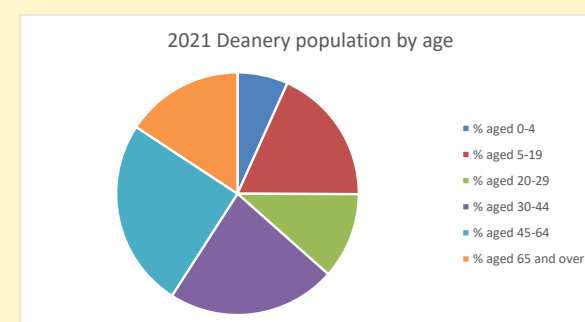

### Children and Young People

In your parish of 591 people

5.1 % are aged 0-4

4.9 % are aged 5-9

6.0 % are aged 10-14

That is a total of 94 children and young people

In 2023 your child average weekly attendance was 20