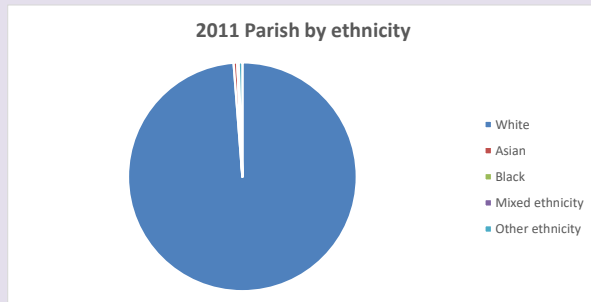

Ethnicity of those in your parish

Thoughts to ponder:

What has surprised you in these tables and charts?

Does your congregation(s) reflect the age and ethnic mix of your parish?

Where are those who have identified as Christians who do not attend your church(es)? Do you have other Christian denomination churches in your parish?

How might this influence your mission plans?

This dashboard contains figures as submitted by churches currently in the parish

Attendance statistics: taken from annual Statistics for Mission returns.

Average weekly attendance: attendance at Sunday and midweek church services & fresh expressions in October;

Every effort has been made to ensure that data are reliable. We would be pleased to be notified of any significant errors or omissions by email to parishreturns@oxford.anglican.org