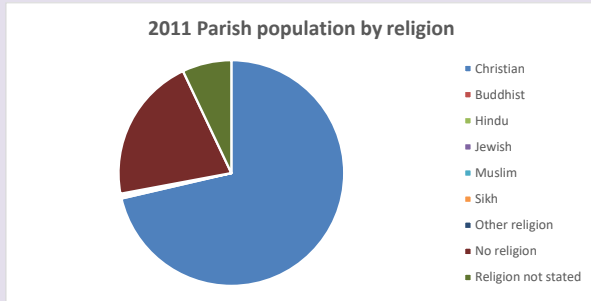

Religion of those in your parish

Your parish population in 2021 was 591

In 2021 53.5% said they are Christian. That is 316 people. In your parish your average weekly attendance is 57