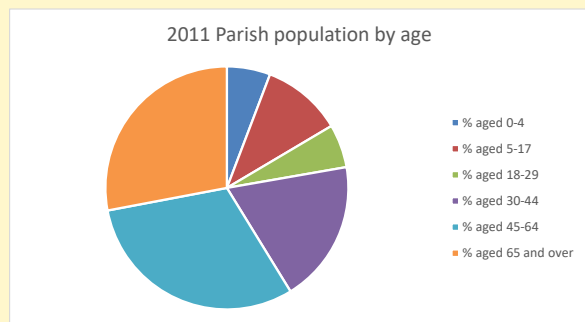

### Children and Young People

In your parish of 591 people

5.1 % are aged 0-4

4.9 % are aged 5-9

6.0 % are aged 10-14

That is a total of 94 children and young people

In 2023 your child average weekly attendance was 20