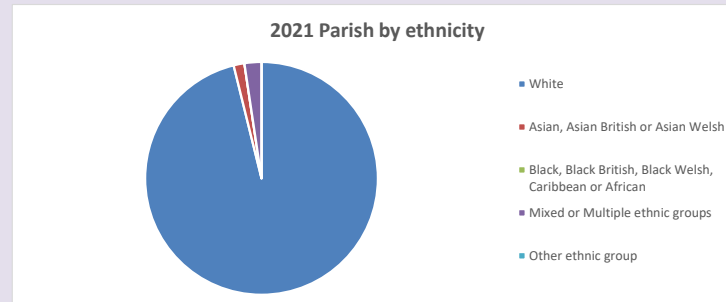

Ethnicity of those in your parish

Thoughts to ponder:

What has surprised you in these tables and charts?

Does your congregation(s) reflect the age and ethnic mix of your parish?

Where are those who have identified as Christians who do not attend your church(es)? Do you have other Christian denomination churches in your parish?

How might this influence your mission plans?

This dashboard contains figures as submitted by churches currently in the parish

Attendance statistics: taken from annual Statistics for Mission returns.

Average weekly attendance: attendance at Sunday and midweek church services & fresh expressions in October;

Every effort has been made to ensure that data are reliable. We would be pleased to be notified of any significant errors or omissions by email to parishreturns@oxford.anglican.org