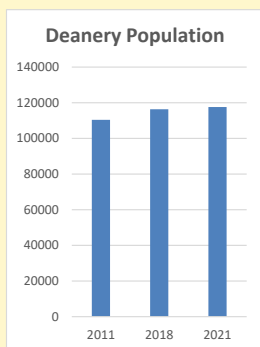

### Children and Young People

In your parish of 591 people

5.1 % are aged 0-4

4.9 % are aged 5-9

6.0 % are aged 10-14

That is a total of 94 children and young people

In 2023 your child average weekly attendance was 20

NB different age groups: 5-17 in 2011, 5-19 in 2021

Parish code: 270603

Number of churches in parish (2022): 1

For more detailed census & deprivation info: see <http://arcg.is/1RaS4CS>  
<https://www.churchofengland.org/researchandstats>  
 and <http://www2.cuf.org.uk/poverty-england/poverty-map>