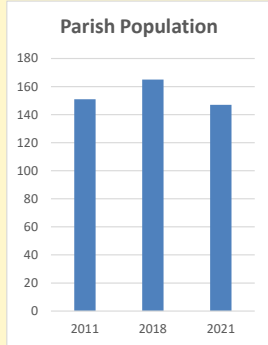

### Children and Young People

In your parish of 147 people

4.2 % are aged 0-4

3.2 % are aged 5-9

4.8 % are aged 10-14

That is a total of 18 children and young people

In 2023 your child average weekly attendance was 1

NB different age groups: 5-17 in 2011, 5-19 in 2021

Parish code: 270613

Number of churches in parish (2022): 1

For more detailed census & deprivation info: see <http://arcg.is/1RaS4CS>  
<https://www.churchofengland.org/researchandstats>  
 and <http://www2.cuf.org.uk/poverty-england/poverty-map>