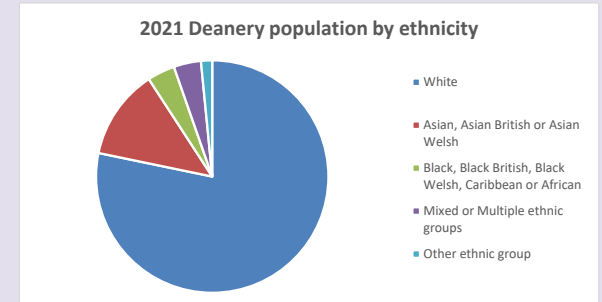

Ethnicity of those in your parish

Thoughts to ponder:

What has surprised you in these tables and charts?

Does your congregation(s) reflect the age and ethnic mix of your parish?

Where are those who have identified as Christians who do not attend your church(es)? Do you have other Christian denomination churches in your parish?

How might this influence your mission plans?

This dashboard contains figures as submitted by churches currently in the parish

Attendance statistics: taken from annual Statistics for Mission returns.

Average weekly attendance: attendance at Sunday and midweek church services & fresh expressions in October;

Every effort has been made to ensure that data are reliable. We would be pleased to be notified of any significant errors or omissions by email to parishreturns@oxford.anglican.org