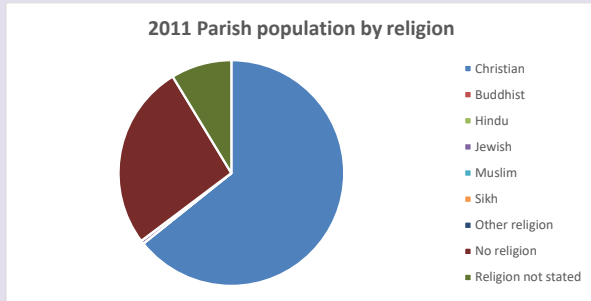

Religion of those in your parish

Your parish population in 2021 was 147

In 2021 52.7% said they are Christian. That is 77 people. In your parish your average weekly attendance is 12