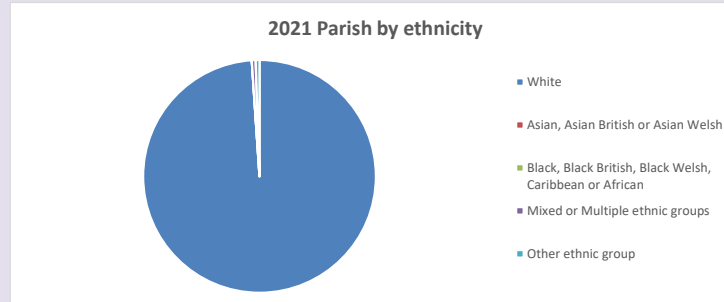

Ethnicity of those in your parish

Thoughts to ponder:

What has surprised you in these tables and charts?

Does your congregation(s) reflect the age and ethnic mix of your parish?

Where are those who have identified as Christians who do not attend your church(es)? Do you have other Christian denomination churches in your parish?

How might this influence your mission plans?

This dashboard contains figures as submitted by churches currently in the parish

Attendance statistics: taken from annual Statistics for Mission returns.

Average weekly attendance: attendance at Sunday and midweek church services & fresh expressions in October;

Every effort has been made to ensure that data are reliable. We would be pleased to be notified of any significant errors or omissions by email to parishreturns@oxford.anglican.org