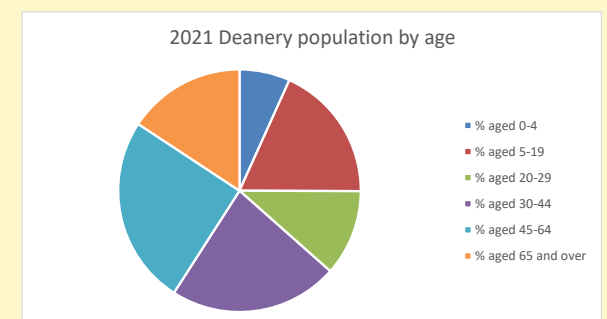

### Children and Young People

In your parish of 147 people

4.2 % are aged 0-4

3.2 % are aged 5-9

4.8 % are aged 10-14

That is a total of 18 children and young people

In 2023 your child average weekly attendance was 1

NB different age groups: 5-17 in 2011, 5-19 in 2021

Parish code: 270613

Number of churches in parish (2022): 1

For more detailed census & deprivation info: see <http://arcg.is/1RaS4CS>  
<https://www.churchofengland.org/researchandstats>  
 and <http://www2.cuf.org.uk/poverty-england/poverty-map>