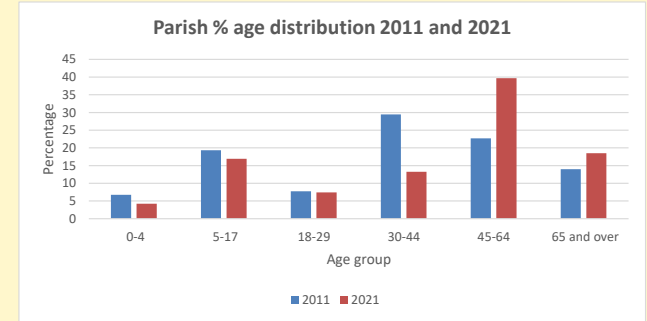

### Children and Young People

In your parish of 147 people

4.2 % are aged 0-4

3.2 % are aged 5-9

4.8 % are aged 10-14

That is a total of 18 children and young people

In 2023 your child average weekly attendance was 1