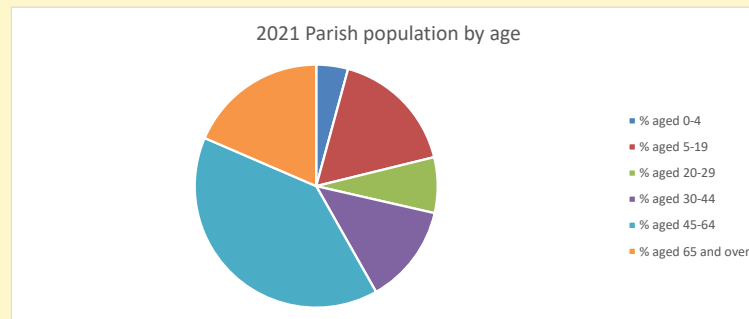

### Children and Young People

In your parish of 147 people

4.2 % are aged 0-4

3.2 % are aged 5-9

4.8 % are aged 10-14

That is a total of 18 children and young people

In 2023 your child average weekly attendance was 1

NB different age groups: 5-17 in 2011, 5-19 in 2021

Parish code: 270613

Number of churches in parish (2022): 1

For more detailed census & deprivation info: see <http://arcg.is/1RaS4CS>  
<https://www.churchofengland.org/researchandstats>  
 and <http://www2.cuf.org.uk/poverty-england/poverty-map>