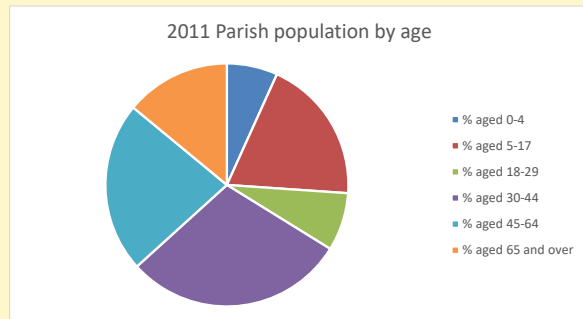

### Children and Young People

In your parish of 147 people

4.2 % are aged 0-4

3.2 % are aged 5-9

4.8 % are aged 10-14

That is a total of 18 children and young people

In 2023 your child average weekly attendance was 1