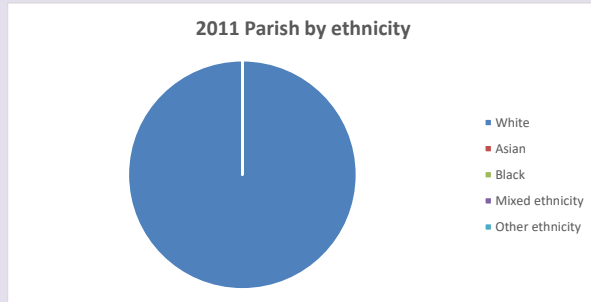

Ethnicity of those in your parish

Thoughts to ponder:

What has surprised you in these tables and charts?

Does your congregation(s) reflect the age and ethnic mix of your parish?

Where are those who have identified as Christians who do not attend your church(es)? Do you have other Christian denomination churches in your parish?

How might this influence your mission plans?

This dashboard contains figures as submitted by churches currently in the parish

Attendance statistics: taken from annual Statistics for Mission returns.

Average weekly attendance: attendance at Sunday and midweek church services & fresh expressions in October;

Every effort has been made to ensure that data are reliable. We would be pleased to be notified of any significant errors or omissions by email to parishreturns@oxford.anglican.org