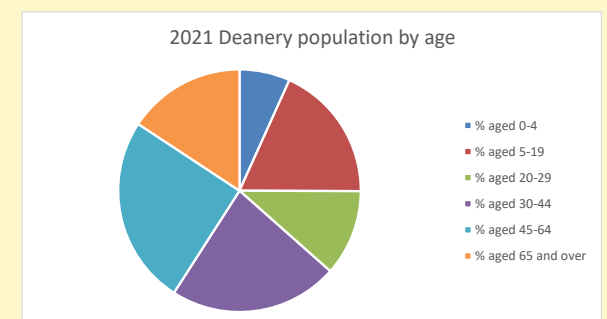

Census Dashboard for the parish of Shabbington in the Deanery of AYLESBURY

Parish population, Census and deprivation summary

Population of parish and deanery

2011, 2018 and 2021

	Parish	Deanery
2011	474	110456
2018	529	116327
2021	524	117,603

That is a total of **91** children and young people

In 2023 your child average weekly attendance was **0**

NB different age groups: 5-17 in 2011, 5-19 in 2021

Parish code: 270623

Number of churches in parish (2022): 1