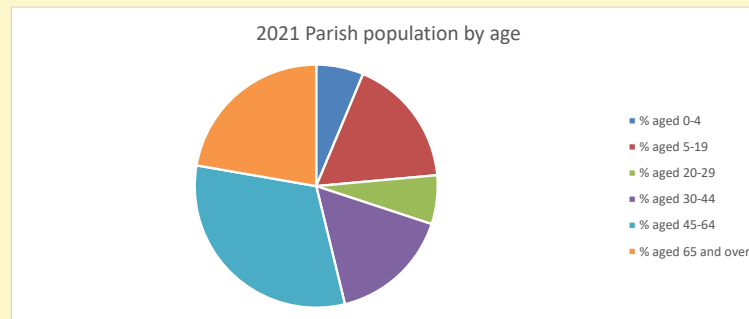

Census Dashboard for the parish of Shabbington in the Deanery of AYLESBURY

Parish population, Census and deprivation summary

Population of parish and deanery

2011, 2018 and 2021

	Parish	Deanery
2011	474	110456
2018	529	116327
2021	524	117,603

That is a total of **91** children and young people

In 2023 your child average weekly attendance was **0**

NB different age groups: 5-17 in 2011, 5-19 in 2021

Parish code: 270623

Number of churches in parish (2022): 1