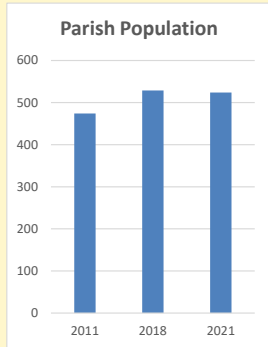

Census Dashboard for the parish of Shabbington in the Deanery of AYLESBURY

Parish population, Census and deprivation summary

Population of parish and deanery

2011, 2018 and 2021

	Parish	Deanery
2011	474	110456
2018	529	116327
2021	524	117,603

Deprivation Rank

2021 **9,739**

(1=most deprived parish in the Church of England, 12,307=least deprived)

Children and Young People

In your parish of **524** people

6.3 % are aged 0-4

4.6 % are aged 5-9

6.5 % are aged 10-14

That is a total of **91** children and young people

In 2023 your child average weekly attendance was **0**

NB different age groups: 5-17 in 2011, 5-19 in 2021

Parish code: 270623

Number of churches in parish (2022): 1