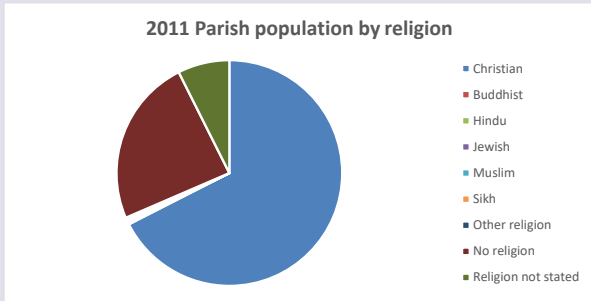

Religion of those in your parish

Your parish population in 2021 was 524

In 2021 53.5% said they are Christian. That is 281 people. In your parish your average weekly attendance is 2