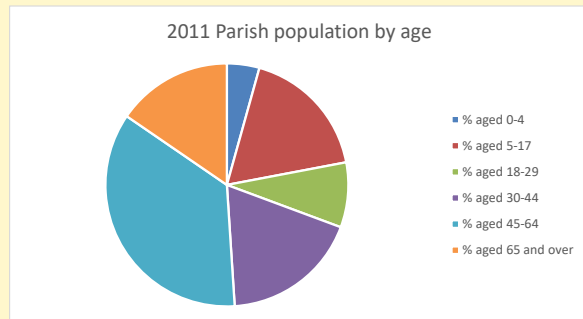

Deprivation Rank

2021 **9,739**

(1=most deprived parish in the Church of England, 12,307=least deprived)

Children and Young People

In your parish of **524** people

6.3 % are aged 0-4

4.6 % are aged 5-9

6.5 % are aged 10-14

That is a total of **91** children and young people

In 2023 your child average weekly attendance was **0**

NB different age groups: 5-17 in 2011, 5-19 in 2021

Parish code: 270623

Number of churches in parish (2022): 1