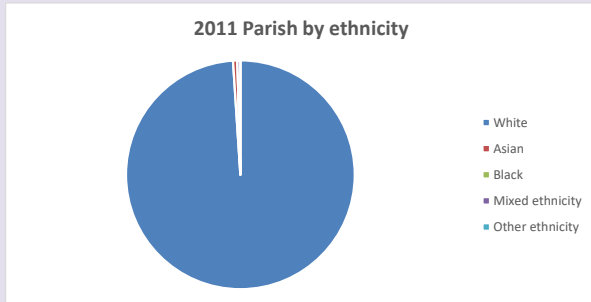

Ethnicity of those in your parish

Thoughts to ponder:

What has surprised you in these tables and charts?

Does your congregation(s) reflect the age and ethnic mix of your parish?

Where are those who have identified as Christians who do not attend your church(es)? Do you have other Christian denomination churches in your parish?

How might this influence your mission plans?

This dashboard contains figures as submitted by churches currently in the parish

Attendance statistics: taken from annual Statistics for Mission returns.

Average weekly attendance: attendance at Sunday and midweek church services & fresh expressions in October;

Every effort has been made to ensure that data are reliable. We would be pleased to be notified of any significant errors or omissions by email to parishreturns@oxford.anglican.org