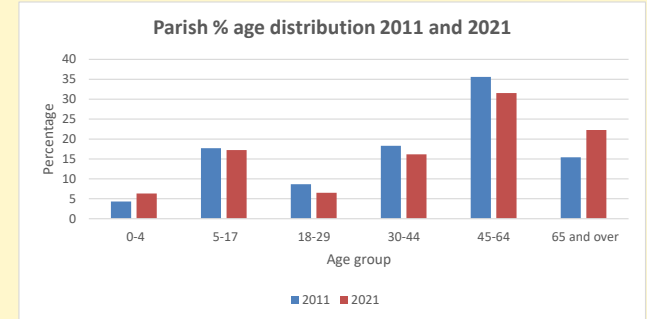

That is a total of **91** children and young people

In 2023 your child average weekly attendance was **0**

NB different age groups: 5-17 in 2011, 5-19 in 2021

Parish code: 270623

Number of churches in parish (2022): 1