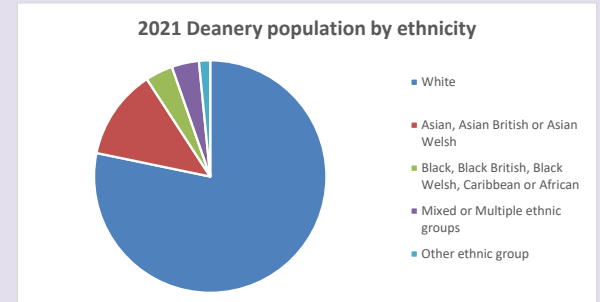

Ethnicity of those in your parish

Thoughts to ponder:

What has surprised you in these tables and charts?

Does your congregation(s) reflect the age and ethnic mix of your parish?

Where are those who have identified as Christians who do not attend your church(es)? Do you have other Christian denomination churches in your parish?

How might this influence your mission plans?

This dashboard contains figures as submitted by churches currently in the parish

Attendance statistics: taken from annual Statistics for Mission returns.

Average weekly attendance: attendance at Sunday and midweek church services & fresh expressions in October;

Every effort has been made to ensure that data are reliable. We would be pleased to be notified of any significant errors or omissions by email to parishreturns@oxford.anglican.org