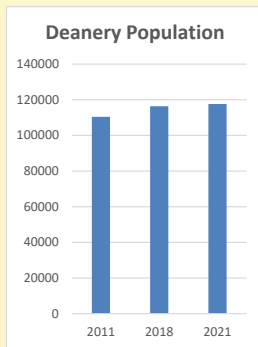

Census Dashboard for the parish of Shabbington in the Deanery of AYLESBURY

Parish population, Census and deprivation summary

Population of parish and deanery

2011, 2018 and 2021

	Parish	Deanery
2011	474	110456
2018	529	116327
2021	524	117,603

Deprivation Rank

2021 **9,739**

(1=most deprived parish in the Church of England, 12,307=least deprived)

Children and Young People

In your parish of **524** people

6.3 % are aged 0-4

4.6 % are aged 5-9

6.5 % are aged 10-14

That is a total of **91** children and young people

In 2023 your child average weekly attendance was **0**

NB different age groups: 5-17 in 2011, 5-19 in 2021

Parish code: 270623

Number of churches in parish (2022): 1