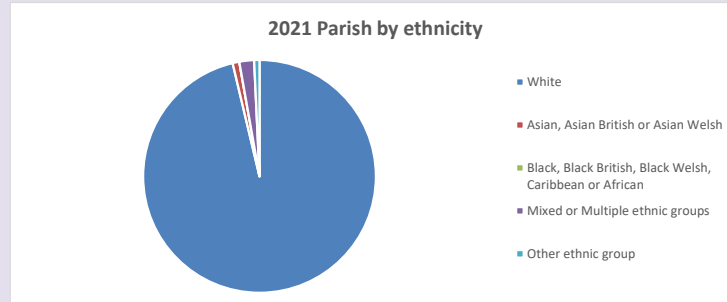

Ethnicity of those in your parish

Thoughts to ponder:

What has surprised you in these tables and charts?

Does your congregation(s) reflect the age and ethnic mix of your parish?

Where are those who have identified as Christians who do not attend your church(es)? Do you have other Christian denomination churches in your parish?

How might this influence your mission plans?

This dashboard contains figures as submitted by churches currently in the parish

Attendance statistics: taken from annual Statistics for Mission returns.

Average weekly attendance: attendance at Sunday and midweek church services & fresh expressions in October;

Every effort has been made to ensure that data are reliable. We would be pleased to be notified of any significant errors or omissions by email to parishreturns@oxford.anglican.org