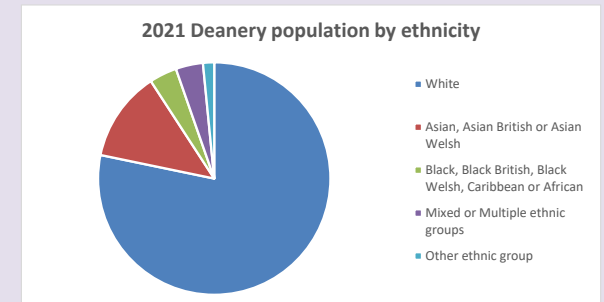

Ethnicity of those in your parish

Thoughts to ponder:

What has surprised you in these tables and charts?

Does your congregation(s) reflect the age and ethnic mix of your parish?

Where are those who have identified as Christians who do not attend your church(es)? Do you have other Christian denomination churches in your parish?

How might this influence your mission plans?

This dashboard contains figures as submitted by churches currently in the parish

Attendance statistics: taken from annual Statistics for Mission returns.

Average weekly attendance: attendance at Sunday and midweek church services & fresh expressions in October;

Every effort has been made to ensure that data are reliable. We would be pleased to be notified of any significant errors or omissions by email to parishreturns@oxford.anglican.org