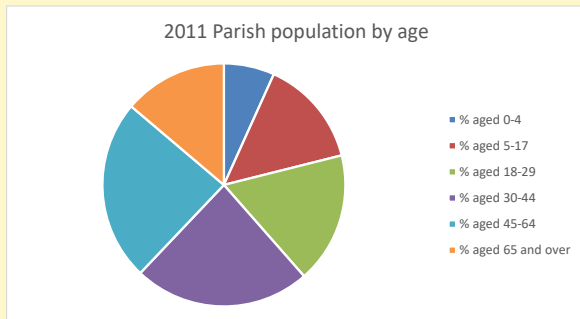

Deprivation Rank

2021 **9,617**

(1=most deprived parish in the Church of England, 12,307=least deprived)

Children and Young People

In your parish of **11606** people

5.4 % are aged 0-4

6.1 % are aged 5-9

6.2 % are aged 10-14

That is a total of **2057** children and young people

In 2023 your child average weekly attendance was **18**

NB different age groups: 5-17 in 2011, 5-19 in 2021

Parish code: 270625

Number of churches in parish (2022): 1