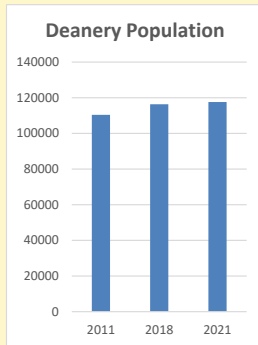

Deprivation Rank

2021 **9,617**

(1=most deprived parish in the Church of England, 12,307=least deprived)

Children and Young People

In your parish of **11606** people

5.4 % are aged 0-4

6.1 % are aged 5-9

6.2 % are aged 10-14

That is a total of **2057** children and young people

In 2023 your child average weekly attendance was **18**

NB different age groups: 5-17 in 2011, 5-19 in 2021

Parish code: 270625

Number of churches in parish (2022): 1