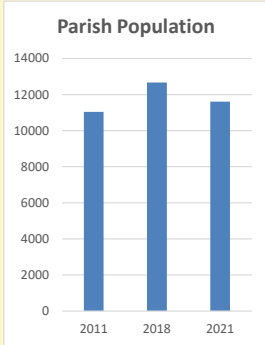

Deprivation Rank

2021 **9,617**

(1=most deprived parish in the Church of England, 12,307=least deprived)

Children and Young People

In your parish of **11606** people

5.4 % are aged 0-4

6.1 % are aged 5-9

6.2 % are aged 10-14

That is a total of **2057** children and young people

In 2023 your child average weekly attendance was **18**

NB different age groups: 5-17 in 2011, 5-19 in 2021

Parish code: 270625

Number of churches in parish (2022): 1