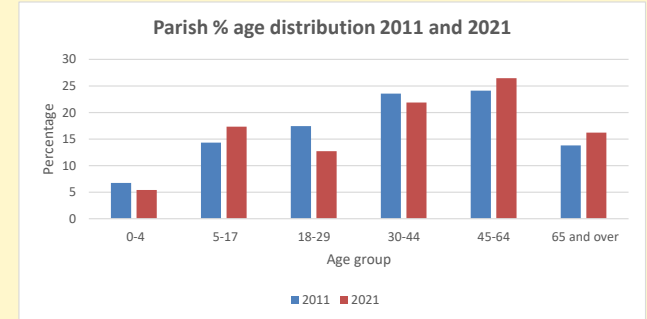

That is a total of **2057** children and young people

In 2023 your child average weekly attendance was **18**

NB different age groups: 5-17 in 2011, 5-19 in 2021

Parish code: 270625

Number of churches in parish (2022): 1