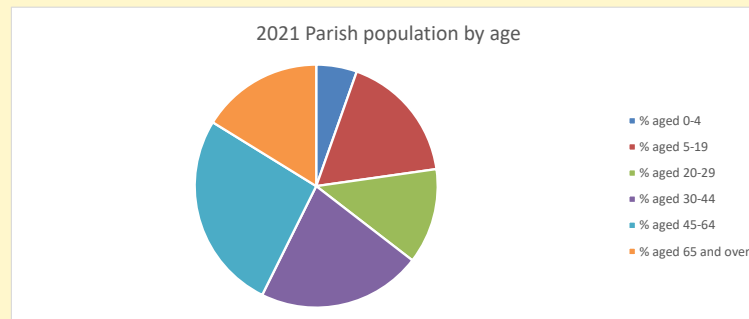

That is a total of **2057** children and young people

In 2023 your child average weekly attendance was **18**

NB different age groups: 5-17 in 2011, 5-19 in 2021

Parish code: 270625

Number of churches in parish (2022): 1