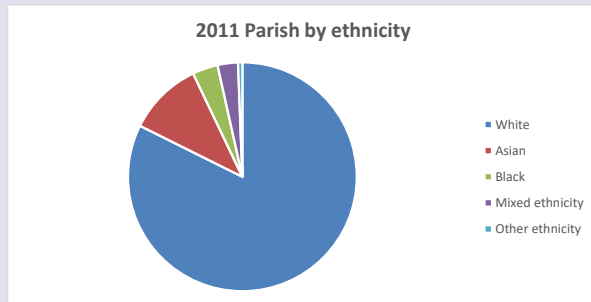

Ethnicity of those in your parish

Thoughts to ponder:

What has surprised you in these tables and charts?

Does your congregation(s) reflect the age and ethnic mix of your parish?

Where are those who have identified as Christians who do not attend your church(es)? Do you have other Christian denomination churches in your parish?

How might this influence your mission plans?

This dashboard contains figures as submitted by churches currently in the parish

Attendance statistics: taken from annual Statistics for Mission returns.

Average weekly attendance: attendance at Sunday and midweek church services & fresh expressions in October;

Every effort has been made to ensure that data are reliable. We would be pleased to be notified of any significant errors or omissions by email to parishreturns@oxford.anglican.org