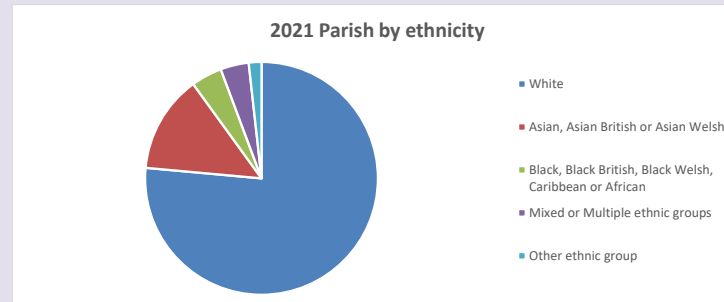

Ethnicity of those in your parish

Thoughts to ponder:

What has surprised you in these tables and charts?

Does your congregation(s) reflect the age and ethnic mix of your parish?

Where are those who have identified as Christians who do not attend your church(es)? Do you have other Christian denomination churches in your parish?

How might this influence your mission plans?

This dashboard contains figures as submitted by churches currently in the parish

Attendance statistics: taken from annual Statistics for Mission returns.

Average weekly attendance: attendance at Sunday and midweek church services & fresh expressions in October;

Every effort has been made to ensure that data are reliable. We would be pleased to be notified of any significant errors or omissions by email to parishreturns@oxford.anglican.org