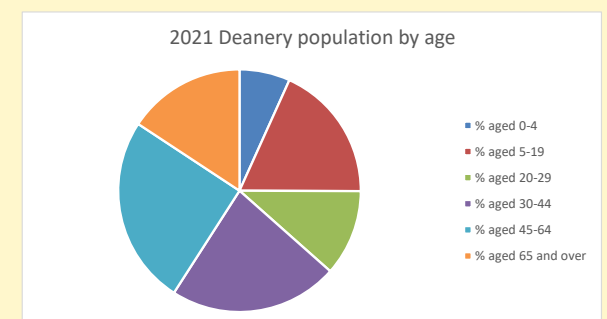

That is a total of **2057** children and young people

In 2023 your child average weekly attendance was **18**

NB different age groups: 5-17 in 2011, 5-19 in 2021

Parish code: 270625

Number of churches in parish (2022): 1