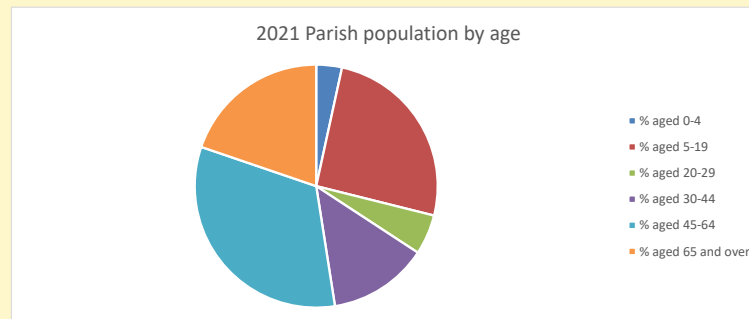

That is a total of **60** children and young people

In 2023 your child average weekly attendance was **2**

NB different age groups: 5-17 in 2011, 5-19 in 2021

Parish code: 270681

Number of churches in parish (2022): 1