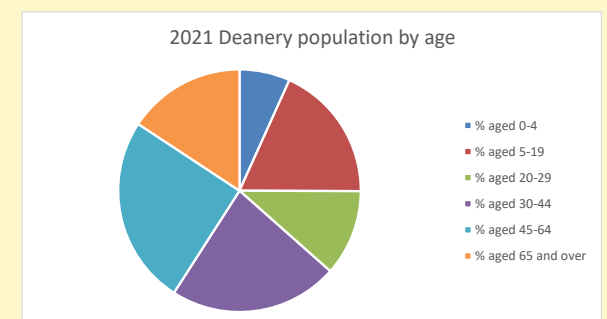

That is a total of **60** children and young people

In 2023 your child average weekly attendance was **2**

NB different age groups: 5-17 in 2011, 5-19 in 2021

Parish code: 270681

Number of churches in parish (2022): 1