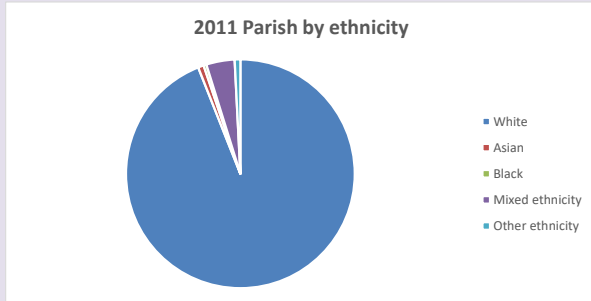

Ethnicity of those in your parish

Thoughts to ponder:

What has surprised you in these tables and charts?

Does your congregation(s) reflect the age and ethnic mix of your parish?

Where are those who have identified as Christians who do not attend your church(es)? Do you have other Christian denomination churches in your parish?

How might this influence your mission plans?

This dashboard contains figures as submitted by churches currently in the parish

Attendance statistics: taken from annual Statistics for Mission returns.

Average weekly attendance: attendance at Sunday and midweek church services & fresh expressions in October;

Every effort has been made to ensure that data are reliable. We would be pleased to be notified of any significant errors or omissions by email to parishreturns@oxford.anglican.org