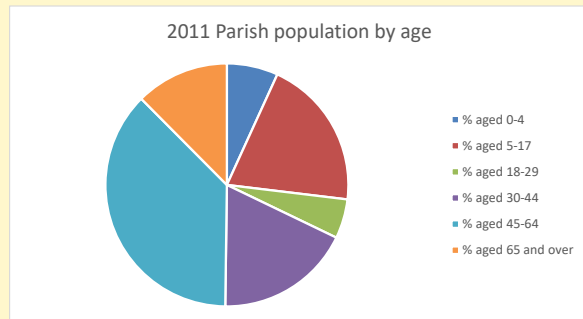

Deprivation Rank

2021 **8,732**

(1=most deprived parish in the Church of England, 12,307=least deprived)

Children and Young People

In your parish of **263** people

3.4 % are aged 0-4

12.9 % are aged 5-9

6.5 % are aged 10-14

That is a total of **60** children and young people

In 2023 your child average weekly attendance was **2**

NB different age groups: 5-17 in 2011, 5-19 in 2021

Parish code: 270681

Number of churches in parish (2022): 1