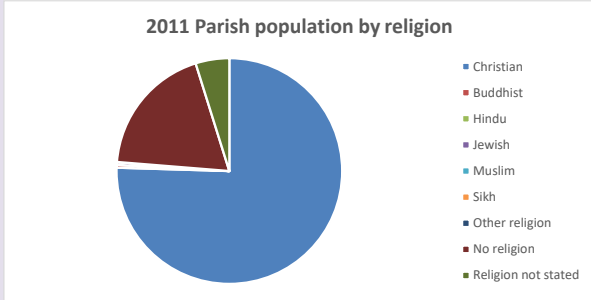

The above statistics have been mapped onto parish boundaries so are approximations.

For more information, see:

<https://www.churchofengland.org/researchandstats>

Religion of those in your parish

Your parish population in 2021 was 263
In 2021 56.3% said they are Christian. That is 148 people. In your parish your average weekly attendance is 10