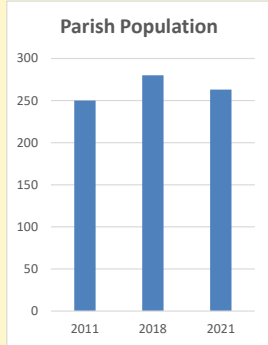

Deprivation Rank

2021 **8,732**

(1=most deprived parish in the Church of England, 12,307=least deprived)

Children and Young People

In your parish of **263** people

3.4 % are aged 0-4

12.9 % are aged 5-9

6.5 % are aged 10-14

That is a total of **60** children and young people

In 2023 your child average weekly attendance was **2**

NB different age groups: 5-17 in 2011, 5-19 in 2021

Parish code: 270681

Number of churches in parish (2022): 1