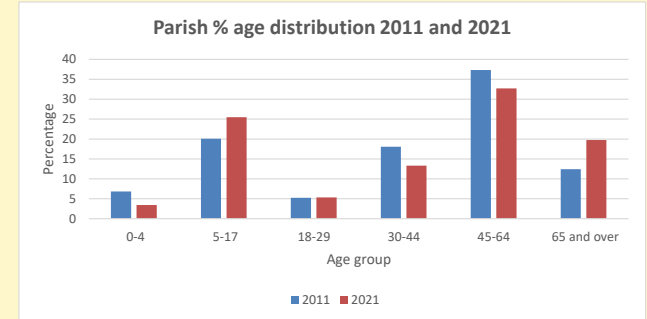

That is a total of **60** children and young people

In 2023 your child average weekly attendance was **2**

NB different age groups: 5-17 in 2011, 5-19 in 2021

Parish code: 270681

Number of churches in parish (2022): 1