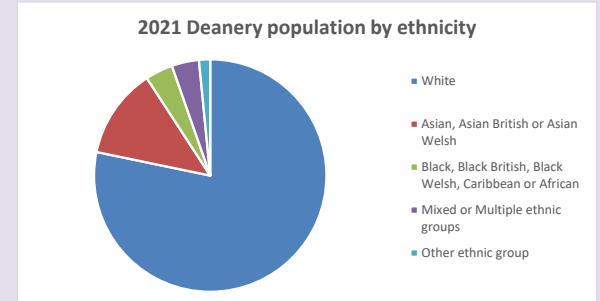

Ethnicity of those in your parish

Thoughts to ponder:

What has surprised you in these tables and charts?

Does your congregation(s) reflect the age and ethnic mix of your parish?

Where are those who have identified as Christians who do not attend your church(es)? Do you have other Christian denomination churches in your parish?

How might this influence your mission plans?

This dashboard contains figures as submitted by churches currently in the parish

Attendance statistics: taken from annual Statistics for Mission returns.

Average weekly attendance: attendance at Sunday and midweek church services & fresh expressions in October;

Every effort has been made to ensure that data are reliable. We would be pleased to be notified of any significant errors or omissions by email to parishreturns@oxford.anglican.org