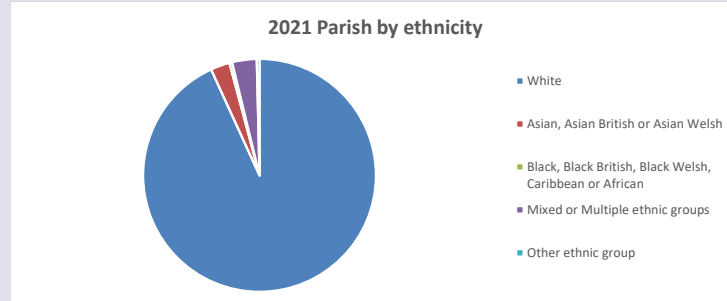

Ethnicity of those in your parish

Thoughts to ponder:

What has surprised you in these tables and charts?

Does your congregation(s) reflect the age and ethnic mix of your parish?

Where are those who have identified as Christians who do not attend your church(es)? Do you have other Christian denomination churches in your parish?

How might this influence your mission plans?

This dashboard contains figures as submitted by churches currently in the parish

Attendance statistics: taken from annual Statistics for Mission returns.

Average weekly attendance: attendance at Sunday and midweek church services & fresh expressions in October;

Every effort has been made to ensure that data are reliable. We would be pleased to be notified of any significant errors or omissions by email to parishreturns@oxford.anglican.org