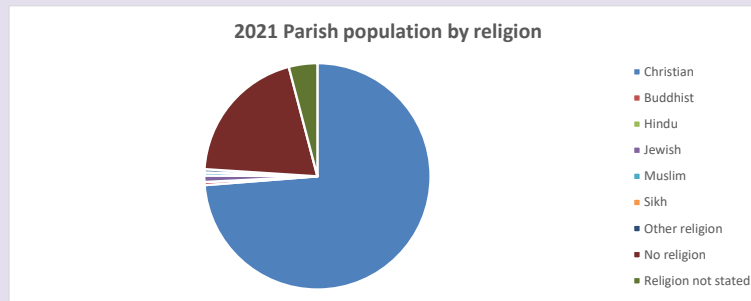

Religion of those in your parish

Your parish population in 2021 was 107

In 2021 73.8% said they are Christian. That is 79 people. In your parish your average weekly attendance is 10