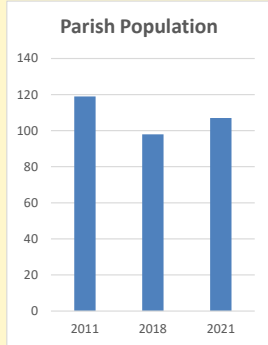

### Children and Young People

In your parish of **107** people

3.2 % are aged 0-4

2.3 % are aged 5-9

2.7 % are aged 10-14

That is a total of **9** children and young people

In 2023 your child average weekly attendance was **1**