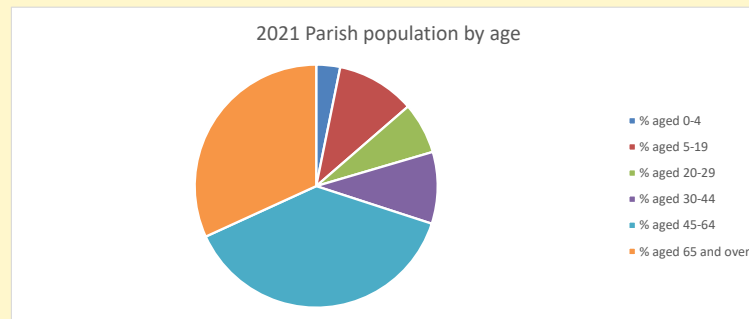

### Children and Young People

In your parish of **107** people

3.2 % are aged 0-4

2.3 % are aged 5-9

2.7 % are aged 10-14

That is a total of **9** children and young people

In 2023 your child average weekly attendance was **1**

NB different age groups: 5-17 in 2011, 5-19 in 2021

Parish code: 270643

Number of churches in parish (2022): 1

For more detailed census & deprivation info: see <http://arcg.is/1RaS4CS>  
<https://www.churchofengland.org/researchandstats>  
 and <http://www2.cuf.org.uk/poverty-england/poverty-map>