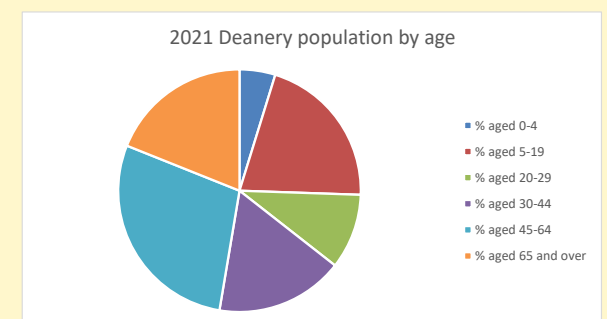

### Children and Young People

In your parish of **107** people

3.2 % are aged 0-4

2.3 % are aged 5-9

2.7 % are aged 10-14

That is a total of **9** children and young people

In 2023 your child average weekly attendance was **1**

NB different age groups: 5-17 in 2011, 5-19 in 2021

Parish code: 270643

Number of churches in parish (2022): 1

For more detailed census & deprivation info: see <http://arcg.is/1RaS4CS>  
<https://www.churchofengland.org/researchandstats>  
 and <http://www2.cuf.org.uk/poverty-england/poverty-map>