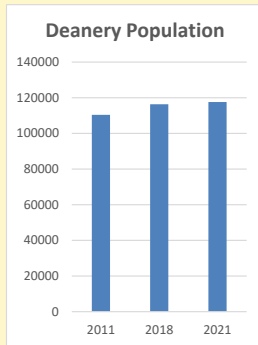

### Children and Young People

In your parish of **107** people

3.2 % are aged 0-4

2.3 % are aged 5-9

2.7 % are aged 10-14

That is a total of **9** children and young people

In 2023 your child average weekly attendance was **1**

NB different age groups: 5-17 in 2011, 5-19 in 2021

Parish code: 270643

Number of churches in parish (2022): 1

For more detailed census & deprivation info: see <http://arcg.is/1RaS4CS>  
<https://www.churchofengland.org/researchandstats>  
 and <http://www2.cuf.org.uk/poverty-england/poverty-map>