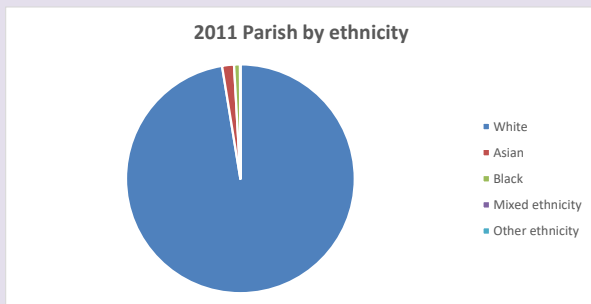

Ethnicity of those in your parish

Thoughts to ponder:

What has surprised you in these tables and charts?

Does your congregation(s) reflect the age and ethnic mix of your parish?

Where are those who have identified as Christians who do not attend your church(es)? Do you have other Christian denomination churches in your parish?

How might this influence your mission plans?

This dashboard contains figures as submitted by churches currently in the parish

Attendance statistics: taken from annual Statistics for Mission returns.

Average weekly attendance: attendance at Sunday and midweek church services & fresh expressions in October;

Every effort has been made to ensure that data are reliable. We would be pleased to be notified of any significant errors or omissions by email to parishreturns@oxford.anglican.org