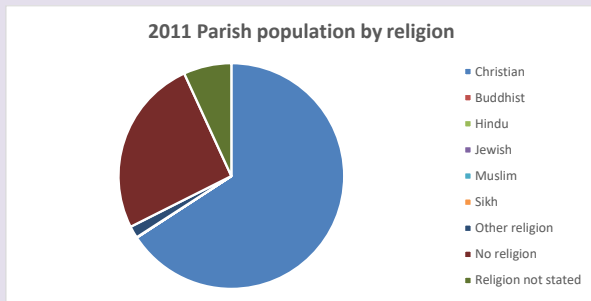

Religion of those in your parish

Your parish population in 2021 was 107

In 2021 73.8% said they are Christian. That is 79 people. In your parish your average weekly attendance is 10