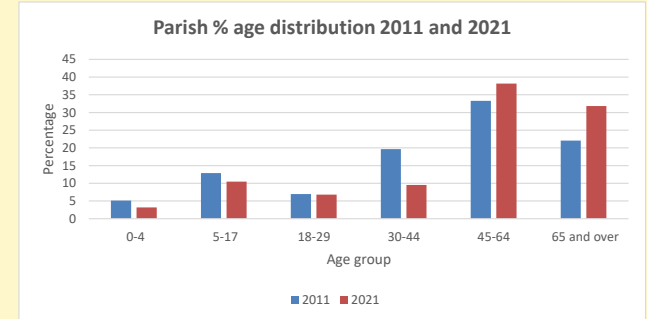

### Children and Young People

In your parish of **107** people

3.2 % are aged 0-4

2.3 % are aged 5-9

2.7 % are aged 10-14

That is a total of **9** children and young people

In 2023 your child average weekly attendance was **1**