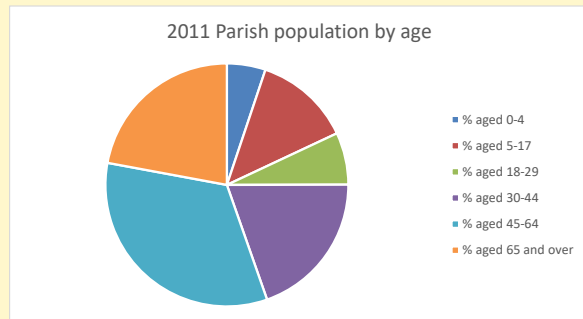

### Children and Young People

In your parish of **107** people

3.2 % are aged 0-4

2.3 % are aged 5-9

2.7 % are aged 10-14

That is a total of **9** children and young people

In 2023 your child average weekly attendance was **1**