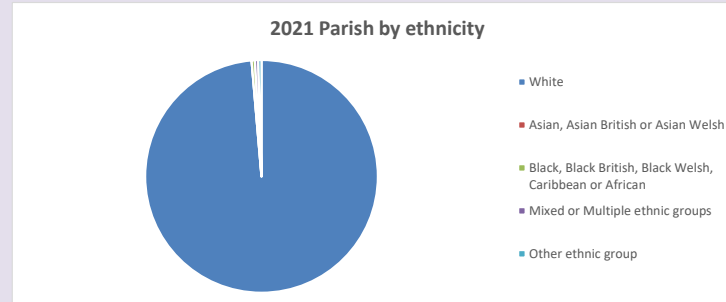

Ethnicity of those in your parish

Thoughts to ponder:

What has surprised you in these tables and charts?

Does your congregation(s) reflect the age and ethnic mix of your parish?

Where are those who have identified as Christians who do not attend your church(es)? Do you have other Christian denomination churches in your parish?

How might this influence your mission plans?

This dashboard contains figures as submitted by churches currently in the parish

Attendance statistics: taken from annual Statistics for Mission returns.

Average weekly attendance: attendance at Sunday and midweek church services & fresh expressions in October;

Every effort has been made to ensure that data are reliable. We would be pleased to be notified of any significant errors or omissions by email to parishreturns@oxford.anglican.org