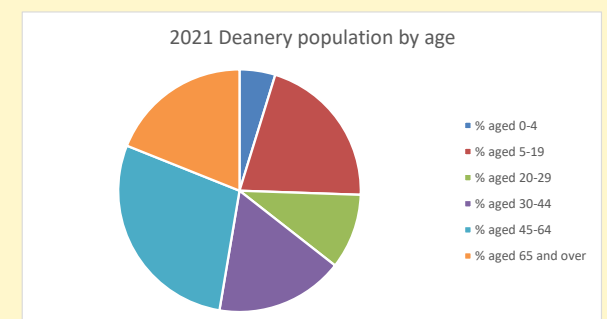

That is a total of **10**
 children and young people

In 2023 your child average
 weekly attendance was **0**

NB different age groups: 5-17 in 2011, 5-19 in 2021

Parish code: 270648

Number of churches in parish (2022): 1