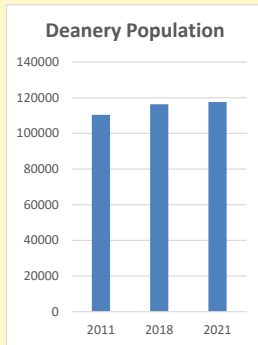

Deprivation Rank

2021 **5,701**

(1=most deprived parish in the Church of England, 12,307=least deprived)

Children and Young People

In your parish of **126** people
 3.2 % are aged 0-4
 2.3 % are aged 5-9
 2.7 % are aged 10-14

That is a total of **10**
 children and young people

In 2023 your child average
 weekly attendance was **0**

NB different age groups: 5-17 in 2011, 5-19 in 2021

Parish code: 270648

Number of churches in parish (2022): 1