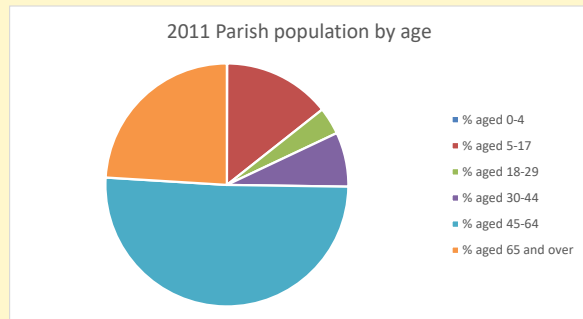

Deprivation Rank

2021 **5,701**

(1=most deprived parish in the Church of England, 12,307=least deprived)

Children and Young People

In your parish of **126** people
 3.2 % are aged 0-4
 2.3 % are aged 5-9
 2.7 % are aged 10-14

That is a total of **10**
 children and young people

In 2023 your child average
 weekly attendance was **0**

NB different age groups: 5-17 in 2011, 5-19 in 2021

Parish code: 270648

Number of churches in parish (2022): 1