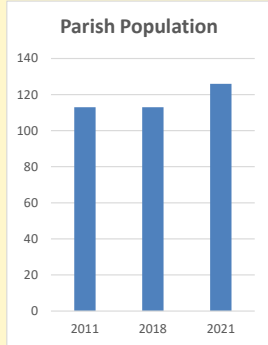

Deprivation Rank

2021 **5,701**

(1=most deprived parish in the Church of England, 12,307=least deprived)

Children and Young People

In your parish of **126** people
 3.2 % are aged 0-4
 2.3 % are aged 5-9
 2.7 % are aged 10-14

That is a total of **10**
 children and young people

In 2023 your child average
 weekly attendance was **0**

NB different age groups: 5-17 in 2011, 5-19 in 2021

Parish code: 270648

Number of churches in parish (2022): 1