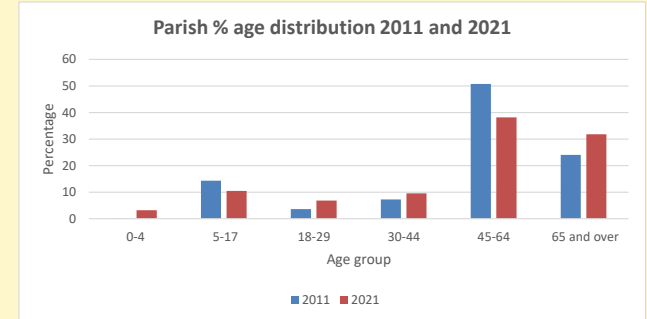

That is a total of **10**
 children and young people

In 2023 your child average
 weekly attendance was **0**

NB different age groups: 5-17 in 2011, 5-19 in 2021

Parish code: 270648

Number of churches in parish (2022): 1