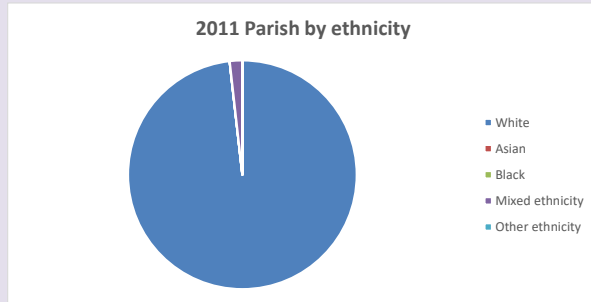

Ethnicity of those in your parish

Thoughts to ponder:

What has surprised you in these tables and charts?

Does your congregation(s) reflect the age and ethnic mix of your parish?

Where are those who have identified as Christians who do not attend your church(es)? Do you have other Christian denomination churches in your parish?

How might this influence your mission plans?

This dashboard contains figures as submitted by churches currently in the parish

Attendance statistics: taken from annual Statistics for Mission returns.

Average weekly attendance: attendance at Sunday and midweek church services & fresh expressions in October;

Every effort has been made to ensure that data are reliable. We would be pleased to be notified of any significant errors or omissions by email to parishreturns@oxford.anglican.org