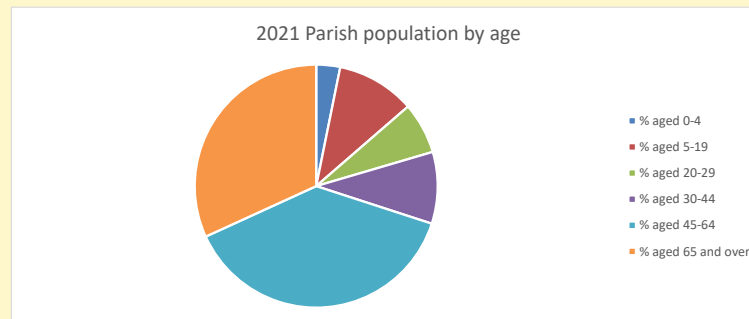

That is a total of **10**
 children and young people

In 2023 your child average
 weekly attendance was **0**

NB different age groups: 5-17 in 2011, 5-19 in 2021

Parish code: 270648

Number of churches in parish (2022): 1