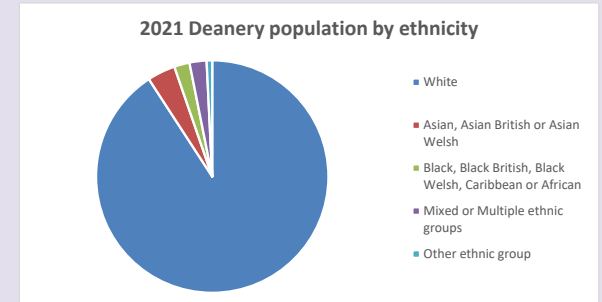

Ethnicity of those in your parish

Thoughts to ponder:

What has surprised you in these tables and charts?

Does your congregation(s) reflect the age and ethnic mix of your parish?

Where are those who have identified as Christians who do not attend your church(es)? Do you have other Christian denomination churches in your parish?

How might this influence your mission plans?

This dashboard contains figures as submitted by churches currently in the parish

Attendance statistics: taken from annual Statistics for Mission returns.

Average weekly attendance: attendance at Sunday and midweek church services & fresh expressions in October;

Every effort has been made to ensure that data are reliable. We would be pleased to be notified of any significant errors or omissions by email to parishreturns@oxford.anglican.org