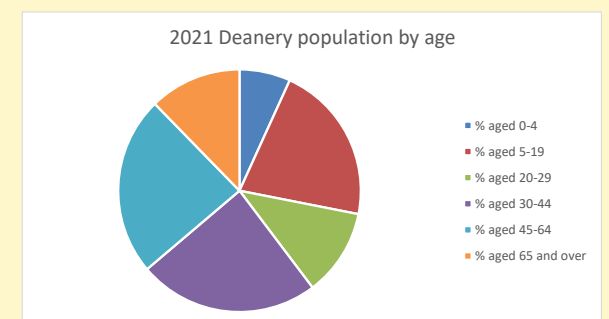

### Children and Young People

In your parish of 5237 people

5.0 % are aged 0-4

5.8 % are aged 5-9

6.4 % are aged 10-14

That is a total of 903 children and young people

In 2023 your child average weekly attendance was 2