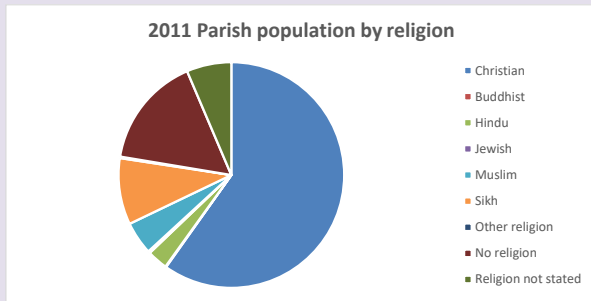

Religion of those in your parish

Your parish population in 2021 was 5237

In 2021 41.0% said they are Christian. That is 2147 people. In your parish your average weekly attendance is 52