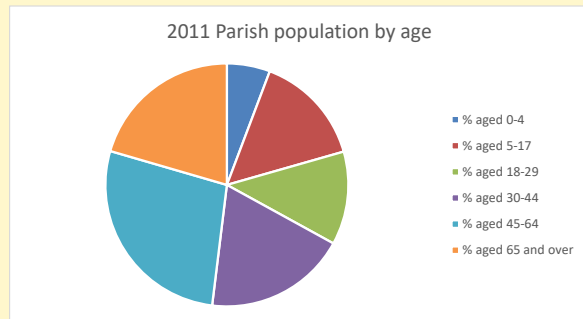

### Children and Young People

In your parish of 5237 people

5.0 % are aged 0-4

5.8 % are aged 5-9

6.4 % are aged 10-14

That is a total of 903 children and young people

In 2023 your child average weekly attendance was 2