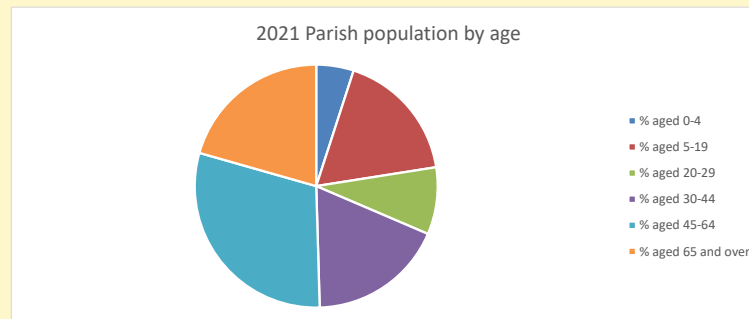

### Children and Young People

In your parish of 5237 people

5.0 % are aged 0-4

5.8 % are aged 5-9

6.4 % are aged 10-14

That is a total of 903 children and young people

In 2023 your child average weekly attendance was 2

NB different age groups: 5-17 in 2011, 5-19 in 2021

Parish code: 270672

Number of churches in parish (2022): 2

For more detailed census & deprivation info: see <http://arcg.is/1RaS4CS>  
<https://www.churchofengland.org/researchandstats>  
 and <http://www2.cuf.org.uk/poverty-england/poverty-map>