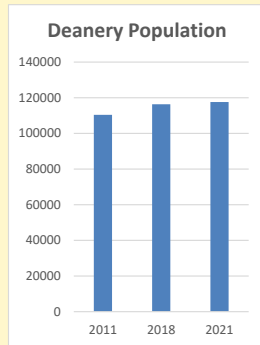

### Children and Young People

In your parish of 5237 people

5.0 % are aged 0-4

5.8 % are aged 5-9

6.4 % are aged 10-14

That is a total of 903 children and young people

In 2023 your child average weekly attendance was 2

NB different age groups: 5-17 in 2011, 5-19 in 2021

Parish code: 270672

Number of churches in parish (2022): 2

For more detailed census & deprivation info: see <http://arcg.is/1RaS4CS>  
<https://www.churchofengland.org/researchandstats>  
 and <http://www2.cuf.org.uk/poverty-england/poverty-map>