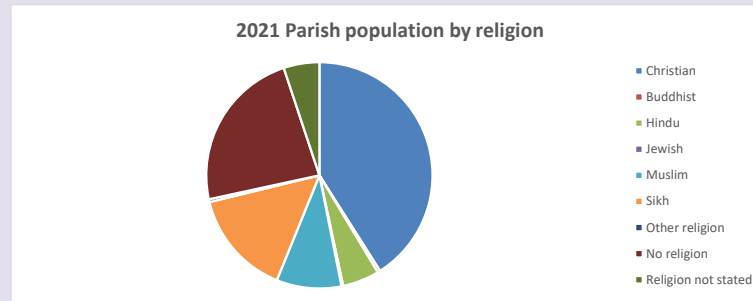

Religion of those in your parish

Your parish population in 2021 was 5237

In 2021 41.0% said they are Christian. That is 2147 people. In your parish your average weekly attendance is 52