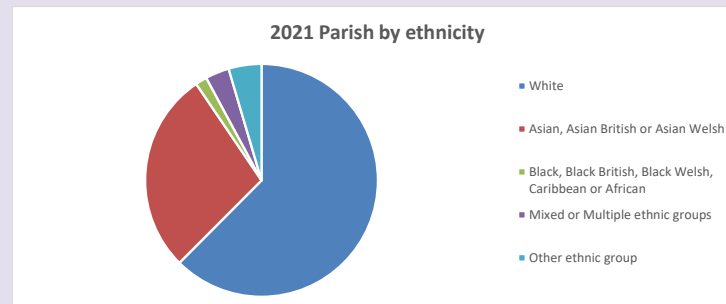

Ethnicity of those in your parish

Thoughts to ponder:

What has surprised you in these tables and charts?

Does your congregation(s) reflect the age and ethnic mix of your parish?

Where are those who have identified as Christians who do not attend your church(es)? Do you have other Christian denomination churches in your parish?

How might this influence your mission plans?

This dashboard contains figures as submitted by churches currently in the parish

Attendance statistics: taken from annual Statistics for Mission returns.

Average weekly attendance: attendance at Sunday and midweek church services & fresh expressions in October;

Every effort has been made to ensure that data are reliable. We would be pleased to be notified of any significant errors or omissions by email to parishreturns@oxford.anglican.org