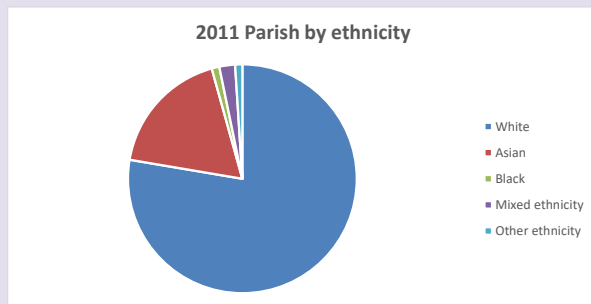

Ethnicity of those in your parish

Thoughts to ponder:

What has surprised you in these tables and charts?

Does your congregation(s) reflect the age and ethnic mix of your parish?

Where are those who have identified as Christians who do not attend your church(es)? Do you have other Christian denomination churches in your parish?

How might this influence your mission plans?

This dashboard contains figures as submitted by churches currently in the parish

Attendance statistics: taken from annual Statistics for Mission returns.

Average weekly attendance: attendance at Sunday and midweek church services & fresh expressions in October;

Every effort has been made to ensure that data are reliable. We would be pleased to be notified of any significant errors or omissions by email to parishreturns@oxford.anglican.org