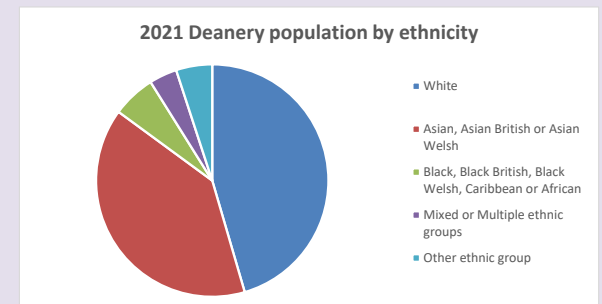

Ethnicity of those in your parish

Thoughts to ponder:

What has surprised you in these tables and charts?

Does your congregation(s) reflect the age and ethnic mix of your parish?

Where are those who have identified as Christians who do not attend your church(es)? Do you have other Christian denomination churches in your parish?

How might this influence your mission plans?

This dashboard contains figures as submitted by churches currently in the parish

Attendance statistics: taken from annual Statistics for Mission returns.

Average weekly attendance: attendance at Sunday and midweek church services & fresh expressions in October;

Every effort has been made to ensure that data are reliable. We would be pleased to be notified of any significant errors or omissions by email to parishreturns@oxford.anglican.org