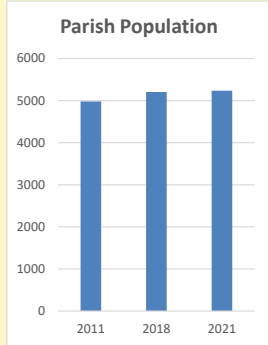

### Children and Young People

In your parish of 5237 people

5.0 % are aged 0-4

5.8 % are aged 5-9

6.4 % are aged 10-14

That is a total of 903 children and young people

In 2023 your child average weekly attendance was 2