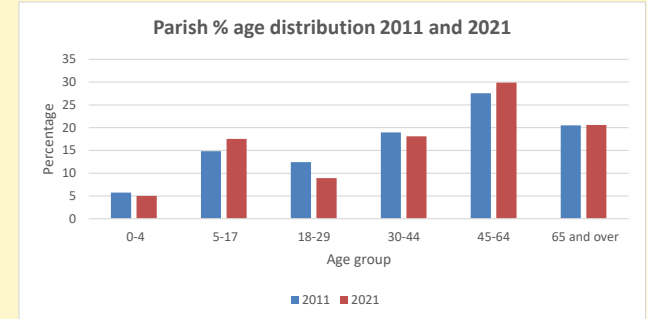

### Children and Young People

In your parish of 5237 people

5.0 % are aged 0-4

5.8 % are aged 5-9

6.4 % are aged 10-14

That is a total of 903 children and young people

In 2023 your child average weekly attendance was 2