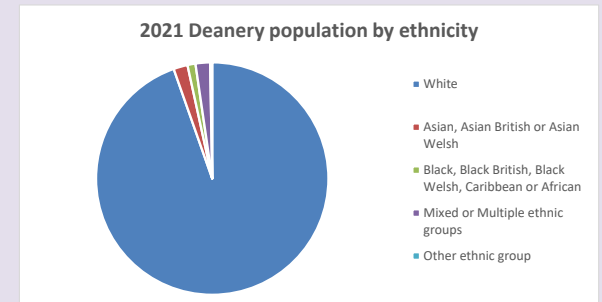

Ethnicity of those in your parish

Thoughts to ponder:

What has surprised you in these tables and charts?

Does your congregation(s) reflect the age and ethnic mix of your parish?

Where are those who have identified as Christians who do not attend your church(es)? Do you have other Christian denomination churches in your parish?

How might this influence your mission plans?

This dashboard contains figures as submitted by churches currently in the parish

Attendance statistics: taken from annual Statistics for Mission returns.

Average weekly attendance: attendance at Sunday and midweek church services & fresh expressions in October;

Every effort has been made to ensure that data are reliable. We would be pleased to be notified of any significant errors or omissions by email to parishreturns@oxford.anglican.org