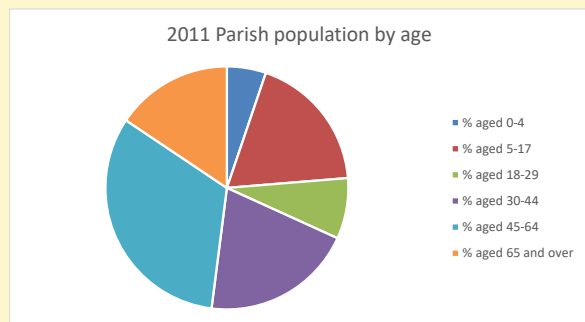

Census Dashboard for the parish of Barton Hartshorn in the Deanery of CLAYDON

Parish population, Census and deprivation summary

Population of parish and deanery

2011, 2018 and 2021

	Parish	Deanery
2011	74	110456
2018	61	116327
2021	83	117,603

Deprivation Rank

2021 **9,716**

(1=most deprived parish in the Church of England, 12,307=least deprived)

Children and Young People

In your parish of **83** people

2.5 % are aged 0-4

3.8 % are aged 5-9

4.4 % are aged 10-14

That is a total of **9** children and young people

In 2023 your child average weekly attendance was **0**

NB different age groups: 5-17 in 2011, 5-19 in 2021

Parish code: 270682

Number of churches in parish (2022): 1

For more detailed census & deprivation info: see <http://arcg.is/1RaS4CS>

<https://www.churchofengland.org/researchandstats>

and <http://www2.cuf.org.uk/poverty-england/poverty-map>

486

Produced by Diocese of Oxford April 2024

Census data: taken from the 2011 and 2021 national Census and the 2018 population update.

The above statistics have been mapped onto parish boundaries so are approximations.

For more information, see:

<https://www.churchofengland.org/researchandstats>