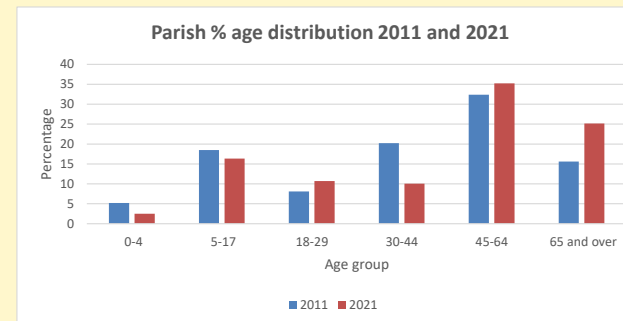

Census Dashboard for the parish of Barton Hartshorn in the Deanery of CLAYDON

Parish population, Census and deprivation summary

Population of parish and deanery

2011, 2018 and 2021

	Parish	Deanery
2011	74	110456
2018	61	116327
2021	83	117,603

Deprivation Rank

2021 **9,716**

(1=most deprived parish in the Church of England, 12,307=least deprived)

Children and Young People

In your parish of **83** people

2.5 % are aged 0-4

3.8 % are aged 5-9

4.4 % are aged 10-14

That is a total of **9** children and young people

In 2023 your child average weekly attendance was **0**

NB different age groups: 5-17 in 2011, 5-19 in 2021

Parish code: 270682

Number of churches in parish (2022): 1

For more detailed census & deprivation info: see <http://arcg.is/1RaS4CS>

<https://www.churchofengland.org/researchandstats>

and <http://www2.cuf.org.uk/poverty-england/poverty-map>

486

Produced by Diocese of Oxford April 2024

Census data: taken from the 2011 and 2021 national Census and the 2018 population update.

The above statistics have been mapped onto parish boundaries so are approximations.

For more information, see:

<https://www.churchofengland.org/researchandstats>