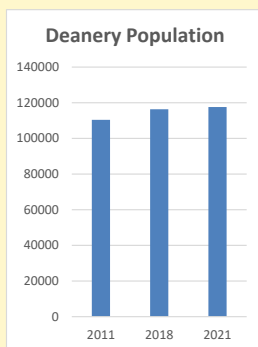

Census Dashboard for the parish of Barton Hartshorn in the Deanery of CLAYDON

Parish population, Census and deprivation summary

Population of parish and deanery

2011, 2018 and 2021

	Parish	Deanery
2011	74	110456
2018	61	116327
2021	83	117,603

Deprivation Rank

2021 **9,716**

(1=most deprived parish in the Church of England, 12,307=least deprived)

Children and Young People

In your parish of **83** people

2.5 % are aged 0-4

3.8 % are aged 5-9

4.4 % are aged 10-14

That is a total of **9** children and young people

In 2023 your child average weekly attendance was **0**

NB different age groups: 5-17 in 2011, 5-19 in 2021

Parish code: 270682

Number of churches in parish (2022): 1

For more detailed census & deprivation info: see <http://arcg.is/1RaS4CS>

<https://www.churchofengland.org/researchandstats>

and <http://www2.cuf.org.uk/poverty-england/poverty-map>

486

Produced by Diocese of Oxford April 2024

Census data: taken from the 2011 and 2021 national Census and the 2018 population update.

The above statistics have been mapped onto parish boundaries so are approximations.

For more information, see:

<https://www.churchofengland.org/researchandstats>