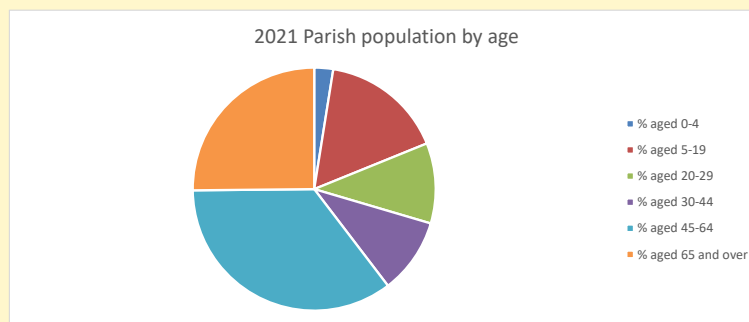

Census Dashboard for the parish of Barton Hartshorn in the Deanery of CLAYDON

Parish population, Census and deprivation summary

Population of parish and deanery

2011, 2018 and 2021

	Parish	Deanery
2011	74	110456
2018	61	116327
2021	83	117,603

Deprivation Rank

2021 **9,716**

(1=most deprived parish in the Church of England, 12,307=least deprived)

Children and Young People

In your parish of **83** people

2.5 % are aged 0-4

3.8 % are aged 5-9

4.4 % are aged 10-14

That is a total of **9** children and young people

In 2023 your child average weekly attendance was **0**

NB different age groups: 5-17 in 2011, 5-19 in 2021

Parish code: 270682

Number of churches in parish (2022): 1

For more detailed census & deprivation info: see <http://arcg.is/1RaS4CS>

<https://www.churchofengland.org/researchandstats>

and <http://www2.cuf.org.uk/poverty-england/poverty-map>

486

Produced by Diocese of Oxford April 2024

Census data: taken from the 2011 and 2021 national Census and the 2018 population update.

The above statistics have been mapped onto parish boundaries so are approximations.

For more information, see:

<https://www.churchofengland.org/researchandstats>