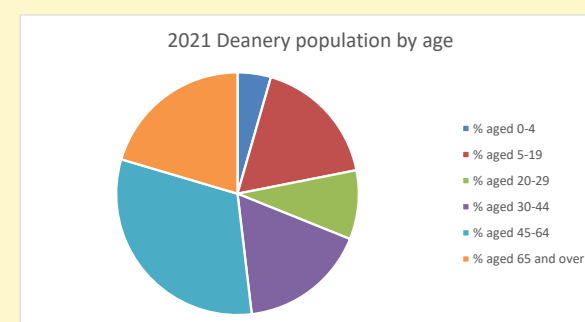

Census Dashboard for the parish of Barton Hartshorn in the Deanery of CLAYDON

Parish population, Census and deprivation summary

Population of parish and deanery

2011, 2018 and 2021

	Parish	Deanery
2011	74	110456
2018	61	116327
2021	83	117,603

Deprivation Rank

2021 **9,716**

(1=most deprived parish in the Church of England, 12,307=least deprived)

Children and Young People

In your parish of **83** people

2.5 % are aged 0-4

3.8 % are aged 5-9

4.4 % are aged 10-14

That is a total of **9** children and young people

In 2023 your child average weekly attendance was **0**

NB different age groups: 5-17 in 2011, 5-19 in 2021

Parish code: 270682

Number of churches in parish (2022): 1

For more detailed census & deprivation info: see <http://arcg.is/1RaS4CS>

<https://www.churchofengland.org/researchandstats>

and <http://www2.cuf.org.uk/poverty-england/poverty-map>

486

Produced by Diocese of Oxford April 2024

Census data: taken from the 2011 and 2021 national Census and the 2018 population update.

The above statistics have been mapped onto parish boundaries so are approximations.

For more information, see:

<https://www.churchofengland.org/researchandstats>