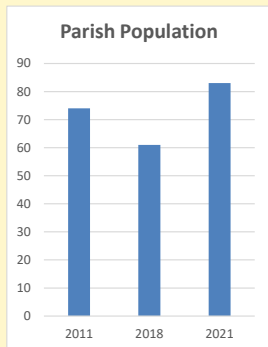

Census Dashboard for the parish of Barton Hartshorn in the Deanery of CLAYDON

Parish population, Census and deprivation summary

Population of parish and deanery

2011, 2018 and 2021

	Parish	Deanery
2011	74	110456
2018	61	116327
2021	83	117,603

Deprivation Rank

2021 **9,716**

(1=most deprived parish in the Church of England, 12,307=least deprived)

Children and Young People

In your parish of **83** people

2.5 % are aged 0-4

3.8 % are aged 5-9

4.4 % are aged 10-14

That is a total of **9** children and young people

In 2023 your child average weekly attendance was **0**

NB different age groups: 5-17 in 2011, 5-19 in 2021

Parish code: 270682

Number of churches in parish (2022): 1

For more detailed census & deprivation info: see <http://arcg.is/1RaS4CS>

<https://www.churchofengland.org/researchandstats>

and <http://www2.cuf.org.uk/poverty-england/poverty-map>

486

Produced by Diocese of Oxford April 2024

Census data: taken from the 2011 and 2021 national Census and the 2018 population update.

The above statistics have been mapped onto parish boundaries so are approximations.

For more information, see:

<https://www.churchofengland.org/researchandstats>