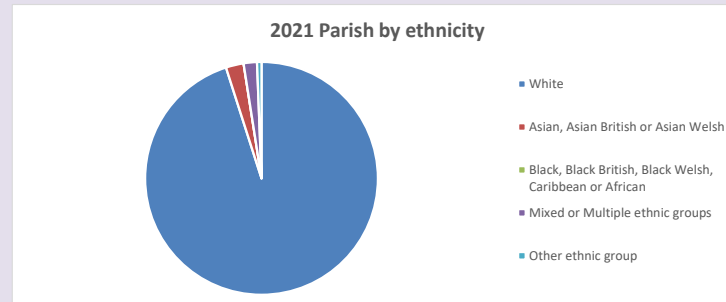

Ethnicity of those in your parish

Thoughts to ponder:

What has surprised you in these tables and charts?

Does your congregation(s) reflect the age and ethnic mix of your parish?

Where are those who have identified as Christians who do not attend your church(es)? Do you have other Christian denomination churches in your parish?

How might this influence your mission plans?

This dashboard contains figures as submitted by churches currently in the parish

Attendance statistics: taken from annual Statistics for Mission returns.

Average weekly attendance: attendance at Sunday and midweek church services & fresh expressions in October;

Every effort has been made to ensure that data are reliable. We would be pleased to be notified of any significant errors or omissions by email to parishreturns@oxford.anglican.org