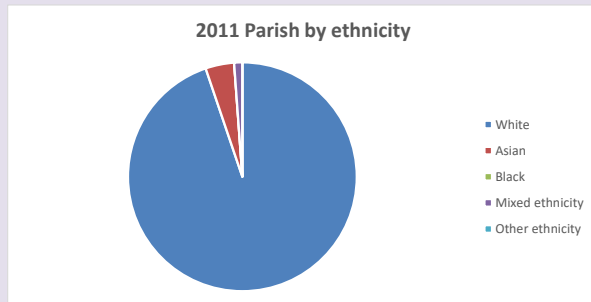

Ethnicity of those in your parish

Thoughts to ponder:

What has surprised you in these tables and charts?

Does your congregation(s) reflect the age and ethnic mix of your parish?

Where are those who have identified as Christians who do not attend your church(es)? Do you have other Christian denomination churches in your parish?

How might this influence your mission plans?

This dashboard contains figures as submitted by churches currently in the parish

Attendance statistics: taken from annual Statistics for Mission returns.

Average weekly attendance: attendance at Sunday and midweek church services & fresh expressions in October;

Every effort has been made to ensure that data are reliable. We would be pleased to be notified of any significant errors or omissions by email to parishreturns@oxford.anglican.org