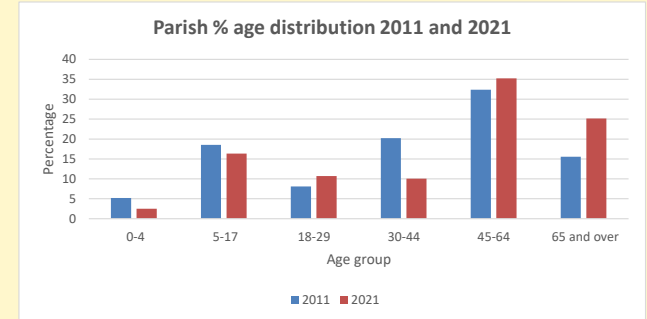

### Children and Young People

In your parish of **81** people

2.5 % are aged 0-4

3.8 % are aged 5-9

4.4 % are aged 10-14

That is a total of **9** children and young people

In 2023 your child average weekly attendance was **0**