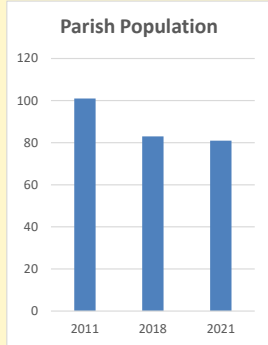

### Children and Young People

In your parish of **81** people

2.5 % are aged 0-4

3.8 % are aged 5-9

4.4 % are aged 10-14

That is a total of **9** children and young people

In 2023 your child average weekly attendance was **0**