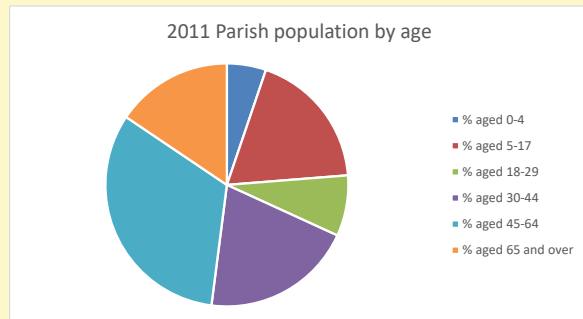

### Children and Young People

In your parish of **81** people

2.5 % are aged 0-4

3.8 % are aged 5-9

4.4 % are aged 10-14

That is a total of **9** children and young people

In 2023 your child average weekly attendance was **0**