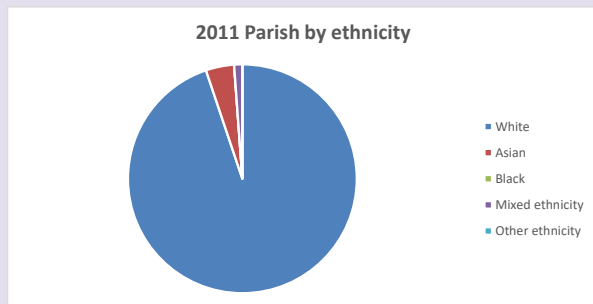

Ethnicity of those in your parish

Thoughts to ponder:

What has surprised you in these tables and charts?

Does your congregation(s) reflect the age and ethnic mix of your parish?

Where are those who have identified as Christians who do not attend your church(es)? Do you have other Christian denomination churches in your parish?

How might this influence your mission plans?

This dashboard contains figures as submitted by churches currently in the parish

Attendance statistics: taken from annual Statistics for Mission returns.

Average weekly attendance: attendance at Sunday and midweek church services & fresh expressions in October;

Every effort has been made to ensure that data are reliable. We would be pleased to be notified of any significant errors or omissions by email to parishreturns@oxford.anglican.org