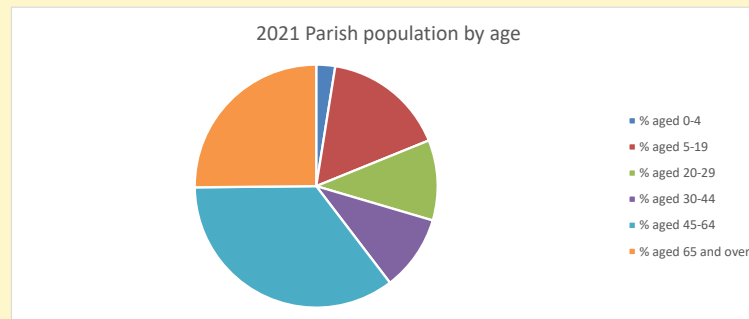

### Children and Young People

In your parish of **81** people

2.5 % are aged 0-4

3.8 % are aged 5-9

4.4 % are aged 10-14

That is a total of **9** children and young people

In 2023 your child average weekly attendance was **0**