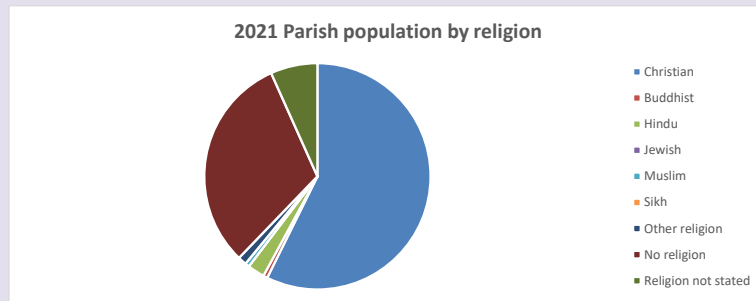

Religion of those in your parish

Your parish population in 2021 was 81

In 2021 57.3% said they are Christian. That is 46 people. In your parish your average weekly attendance is 6