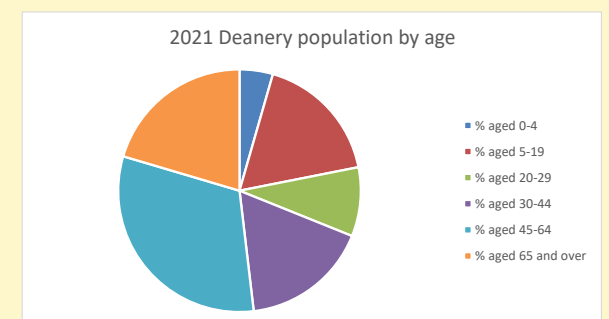

### Children and Young People

In your parish of **81** people

2.5 % are aged 0-4

3.8 % are aged 5-9

4.4 % are aged 10-14

That is a total of **9** children and young people

In 2023 your child average weekly attendance was **0**