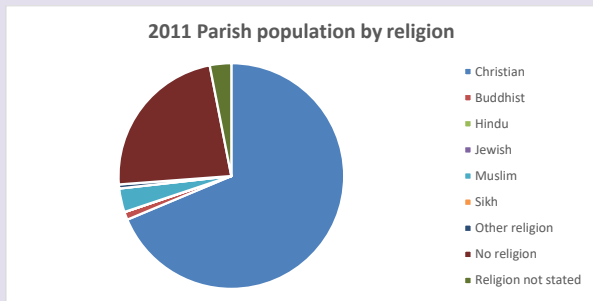

Religion of those in your parish

Your parish population in 2021 was 81

In 2021 57.3% said they are Christian. That is 46 people. In your parish your average weekly attendance is 6