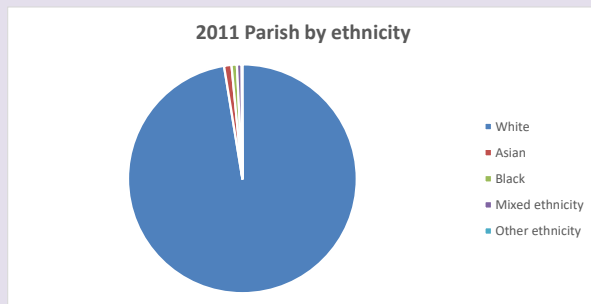

In 2021 **54.1%** said they are Christian. That is **582** people. In your parish your average weekly attendance is **18**

Ethnicity of those in your parish

Thoughts to ponder:

What has surprised you in these tables and charts?