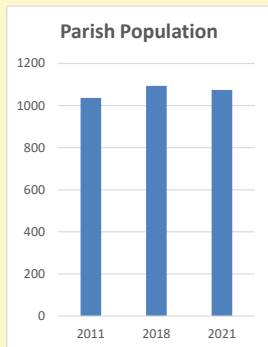

Census Dashboard for the parish of Great Horwood in the Deanery of CLAYDON

Parish population, Census and deprivation summary

Population of parish and deanery

2011, 2018 and 2021

	Parish	Deanery
2011	1,036	110456
2018	1,094	116327
2021	1074	117,603

Deprivation Rank

2021 11,130

(1=most deprived parish in the Church of England, 12,307=least deprived)

Children and Young People

In your parish of 1074 people

3.8 % are aged 0-4

4.6 % are aged 5-9

5.3 % are aged 10-14

That is a total of 148

children and young people

In 2023 your child average

weekly attendance was

3

NB different age groups: 5-17 in 2011, 5-19 in 2021

Parish code: 270689

Number of churches in parish (2022): 1