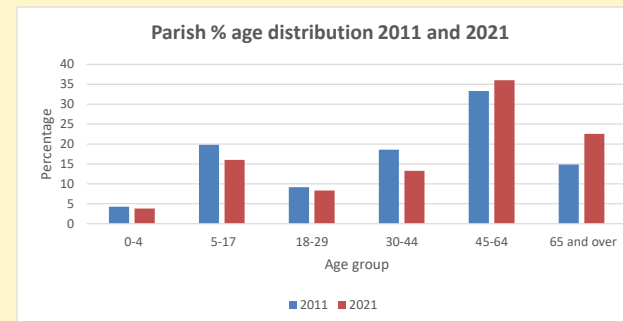

That is a total of 148

children and young people

In 2023 your child average

weekly attendance was

3

NB different age groups: 5-17 in 2011, 5-19 in 2021

Parish code: 270689

Number of churches in parish (2022): 1