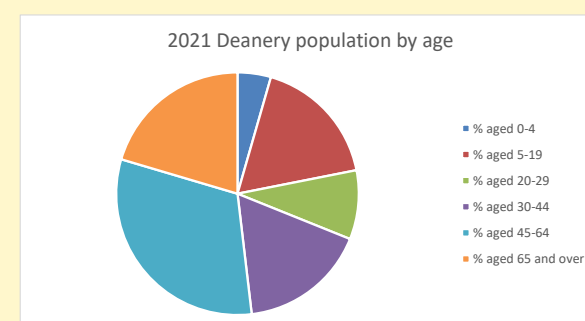

That is a total of 148

children and young people

In 2023 your child average

weekly attendance was

3

NB different age groups: 5-17 in 2011, 5-19 in 2021

Parish code: 270689

Number of churches in parish (2022): 1