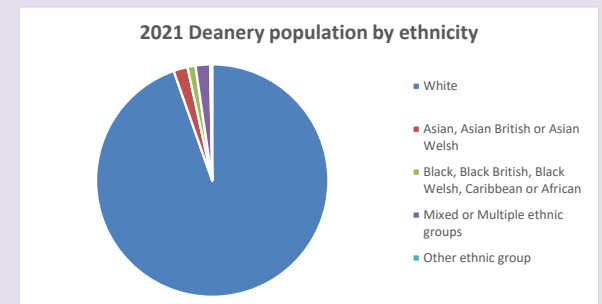

Ethnicity of those in your parish

Thoughts to ponder:

What has surprised you in these tables and charts?

Does your congregation(s) reflect the age and ethnic mix of your parish?

Where are those who have identified as Christians who do not attend your church(es)? Do you have other Christian denomination churches in your parish?

How might this influence your mission plans?

This dashboard contains figures as submitted by churches currently in the parish

Attendance statistics: taken from annual Statistics for Mission returns.

Average weekly attendance: attendance at Sunday and midweek church services & fresh expressions in October;

Every effort has been made to ensure that data are reliable. We would be pleased to be notified of any significant errors or omissions by email to parishreturns@oxford.anglican.org