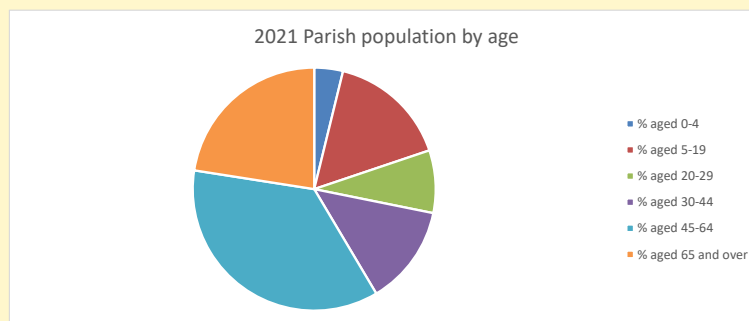

That is a total of 148

children and young people

In 2023 your child average

weekly attendance was

3

NB different age groups: 5-17 in 2011, 5-19 in 2021

Parish code: 270689

Number of churches in parish (2022): 1