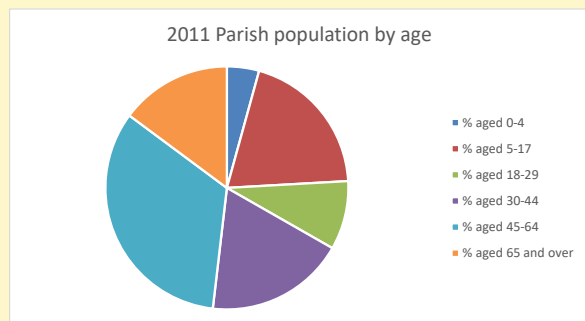

That is a total of 148

children and young people

In 2023 your child average

weekly attendance was

3

NB different age groups: 5-17 in 2011, 5-19 in 2021

Parish code: 270689

Number of churches in parish (2022): 1