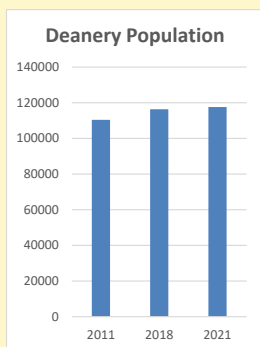

Census Dashboard for the parish of Great Horwood in the Deanery of CLAYDON

Parish population, Census and deprivation summary

Population of parish and deanery

2011, 2018 and 2021

	Parish	Deanery
2011	1,036	110456
2018	1,094	116327
2021	1074	117,603

Deprivation Rank

2021 11,130

(1=most deprived parish in the Church of England, 12,307=least deprived)

Children and Young People

In your parish of 1074 people

3.8 % are aged 0-4

4.6 % are aged 5-9

5.3 % are aged 10-14

That is a total of 148

children and young people

In 2023 your child average

weekly attendance was

3

NB different age groups: 5-17 in 2011, 5-19 in 2021

Parish code: 270689

Number of churches in parish (2022): 1