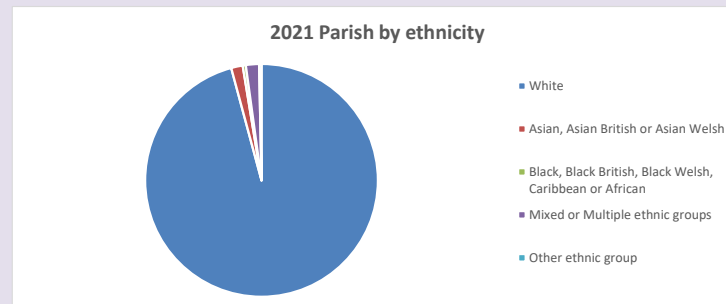

Ethnicity of those in your parish

Thoughts to ponder:

What has surprised you in these tables and charts?

Does your congregation(s) reflect the age and ethnic mix of your parish?

Where are those who have identified as Christians who do not attend your church(es)? Do you have other Christian denomination churches in your parish?

How might this influence your mission plans?

This dashboard contains figures as submitted by churches currently in the parish

Attendance statistics: taken from annual Statistics for Mission returns.

Average weekly attendance: attendance at Sunday and midweek church services & fresh expressions in October;

Every effort has been made to ensure that data are reliable. We would be pleased to be notified of any significant errors or omissions by email to parishreturns@oxford.anglican.org